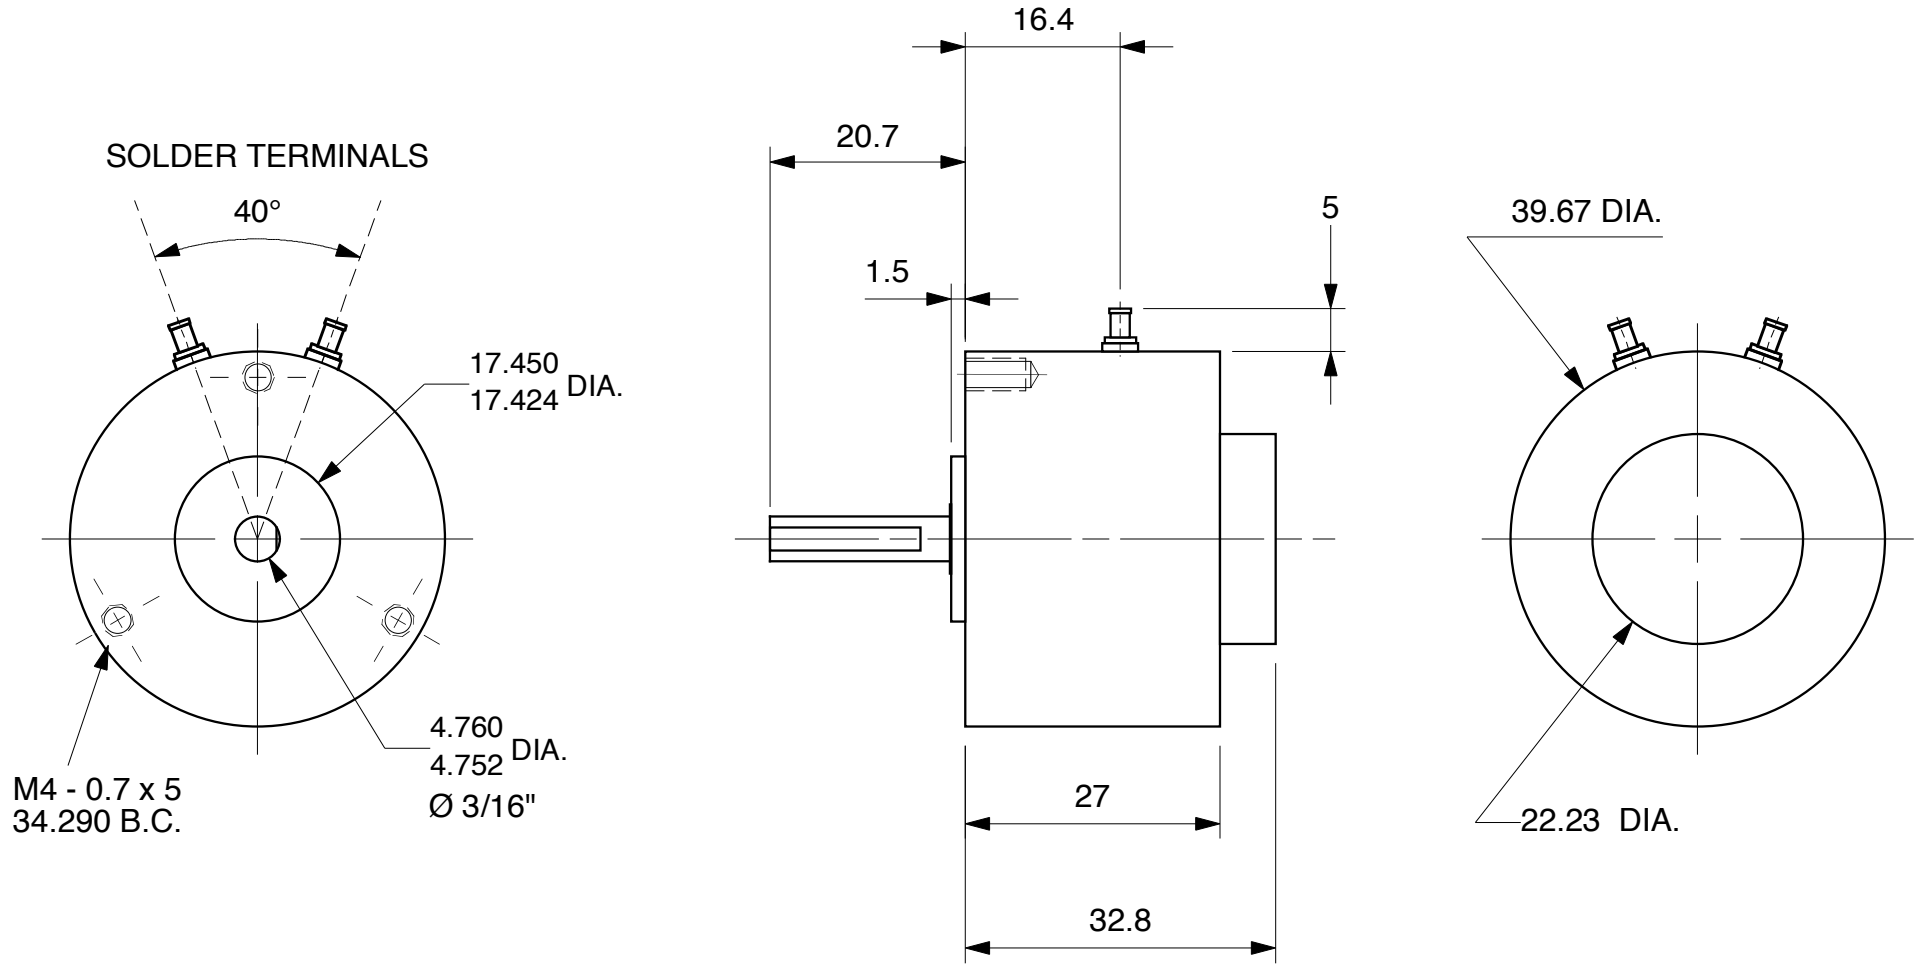

MAGNETIC PARTICLE BRAKE B1 - 1FM

Units : mm
Scale : 1.25 x

Drawn 9/27/01
Changed 9/28/01

Lake Placid, NY USA
Telephone 518 523-2422
www.placidindustries.com