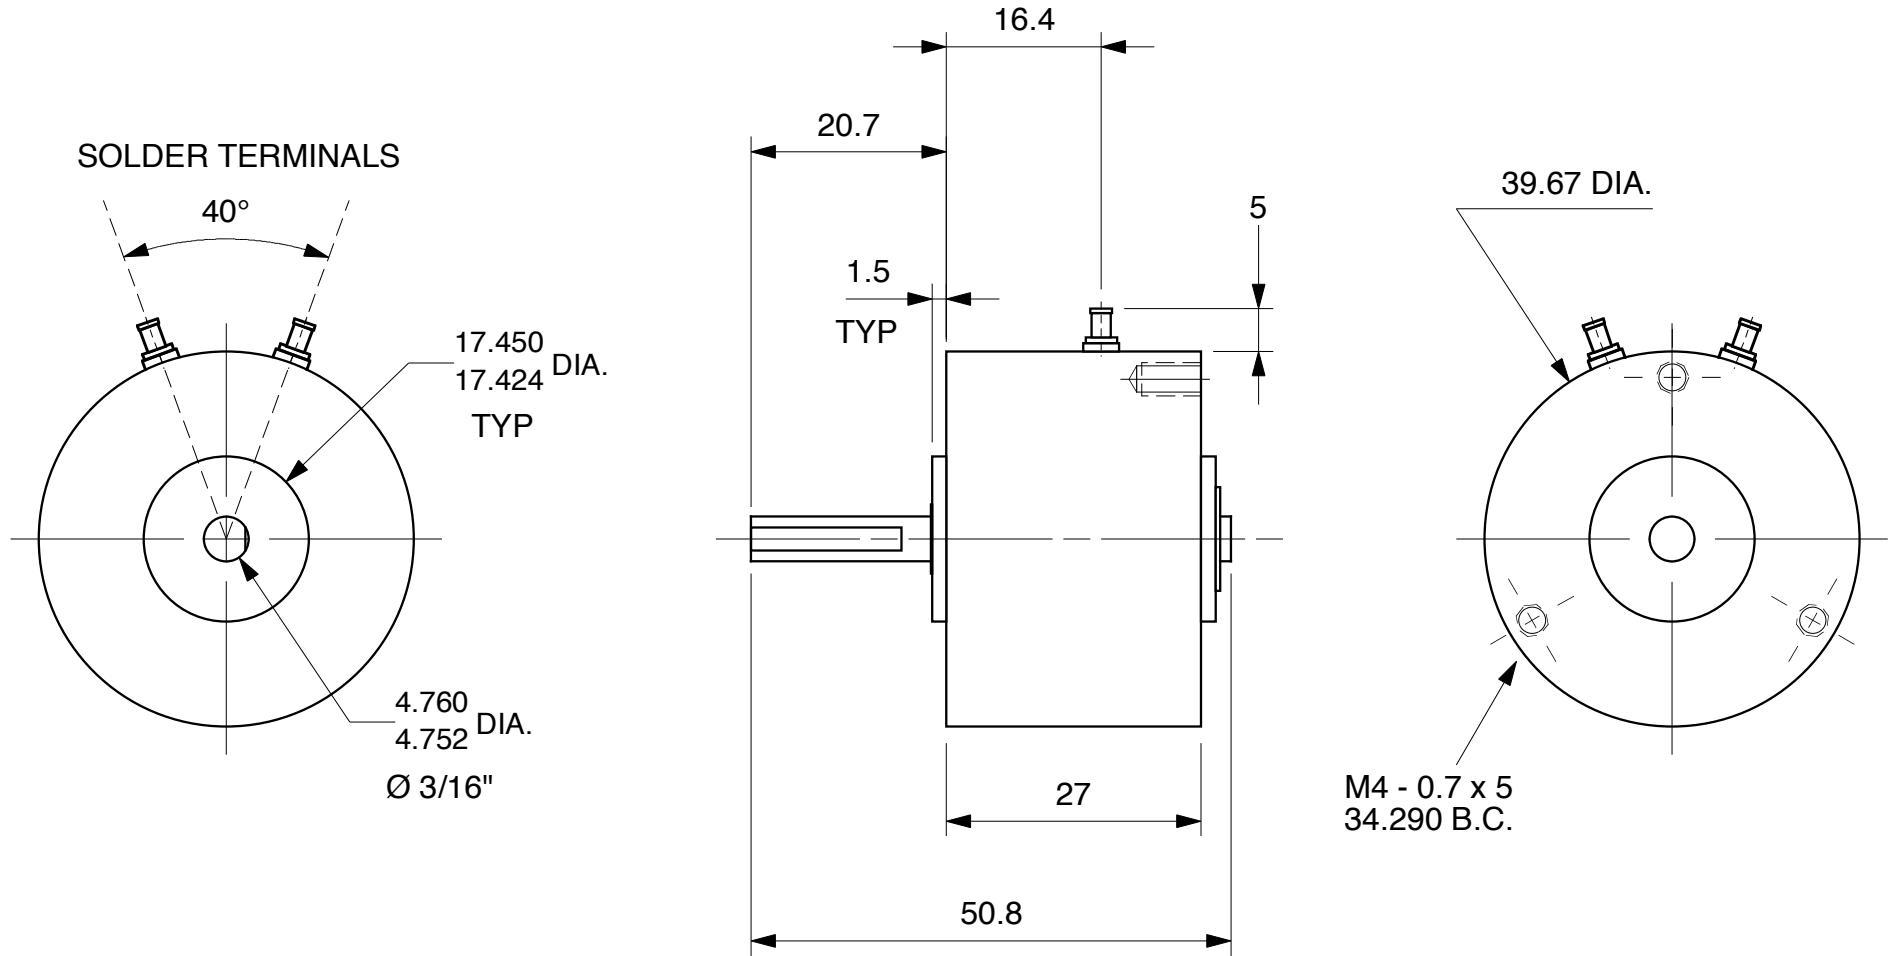

# MAGNETIC PARTICLE BRAKE B1 - 1FRM

Units : mm  
Scale : 1.25 x

Drawn 9/27/01  
Changed 9/27/01

Lake Placid, NY USA  
Telephone 518 523-2422  
www.placidindustries.com