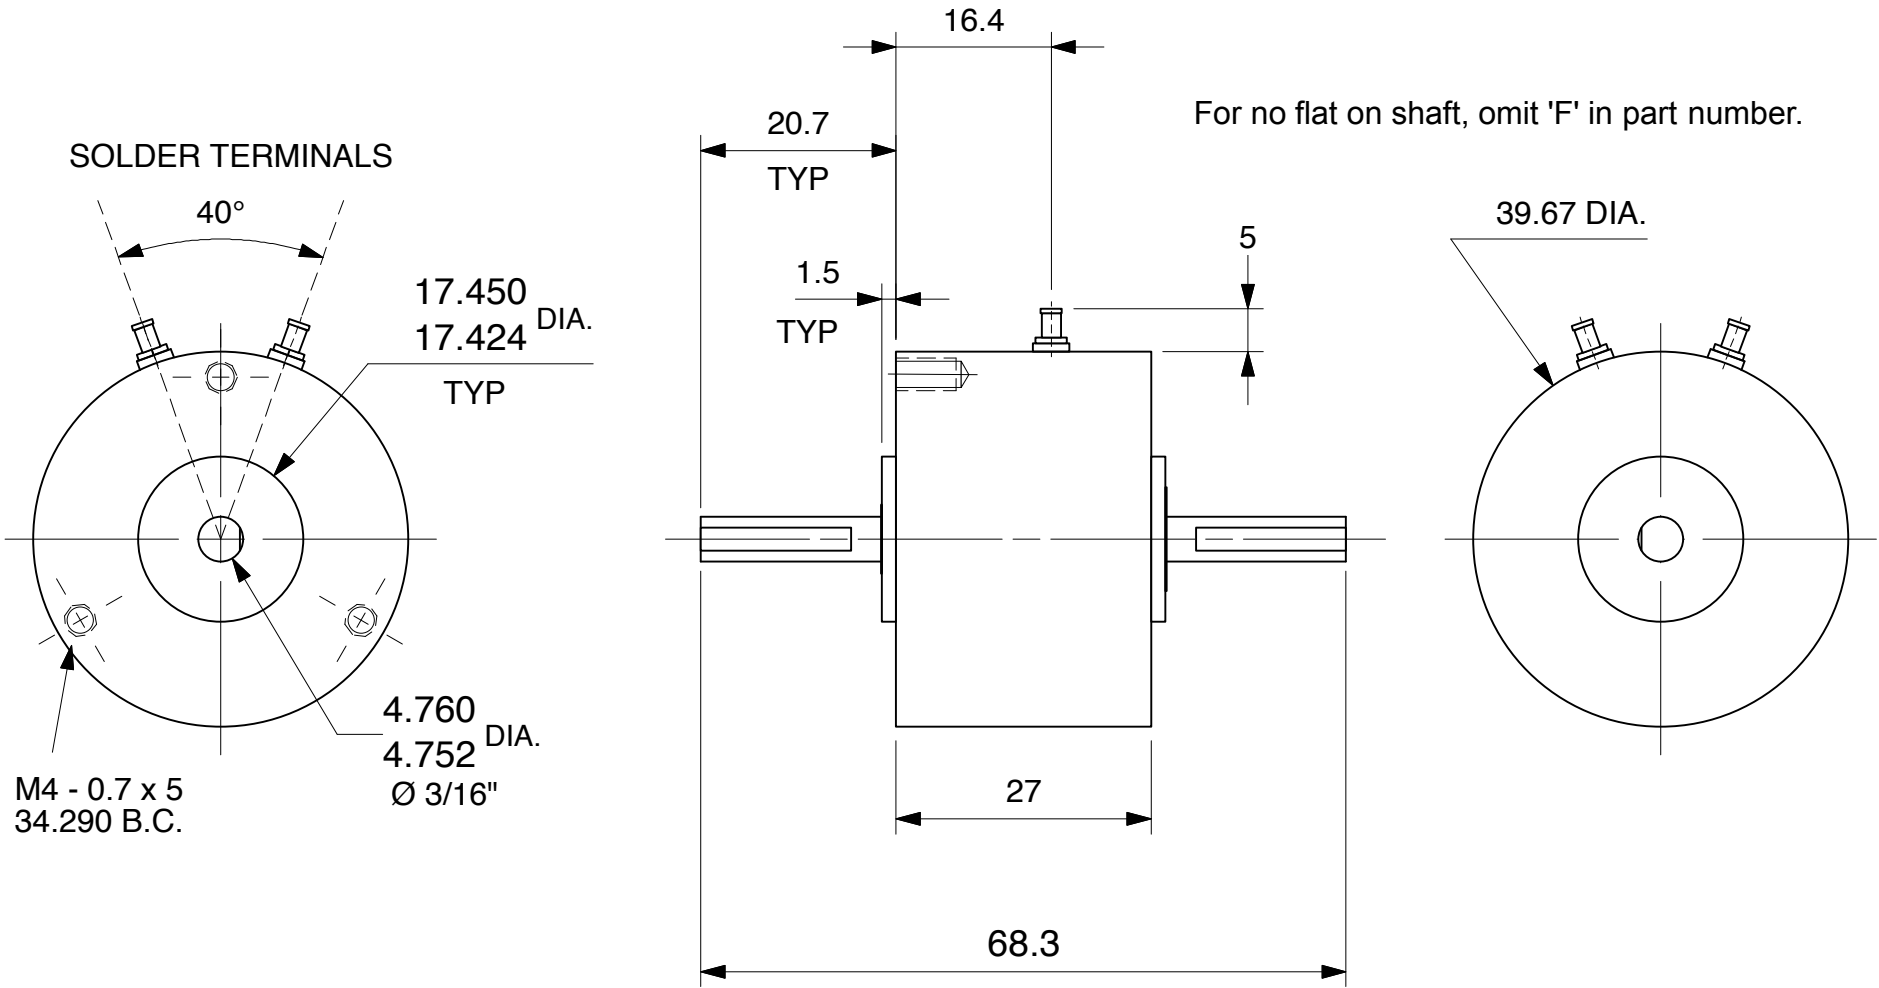

MAGNETIC PARTICLE BRAKE B1 - 2FM

Units : mm
Scale : 1.25 x

Drawn 9/27/01
Changed 9/27/01

Lake Placid, NY USA
Telephone 518 523-2422
www.placidindustries.com