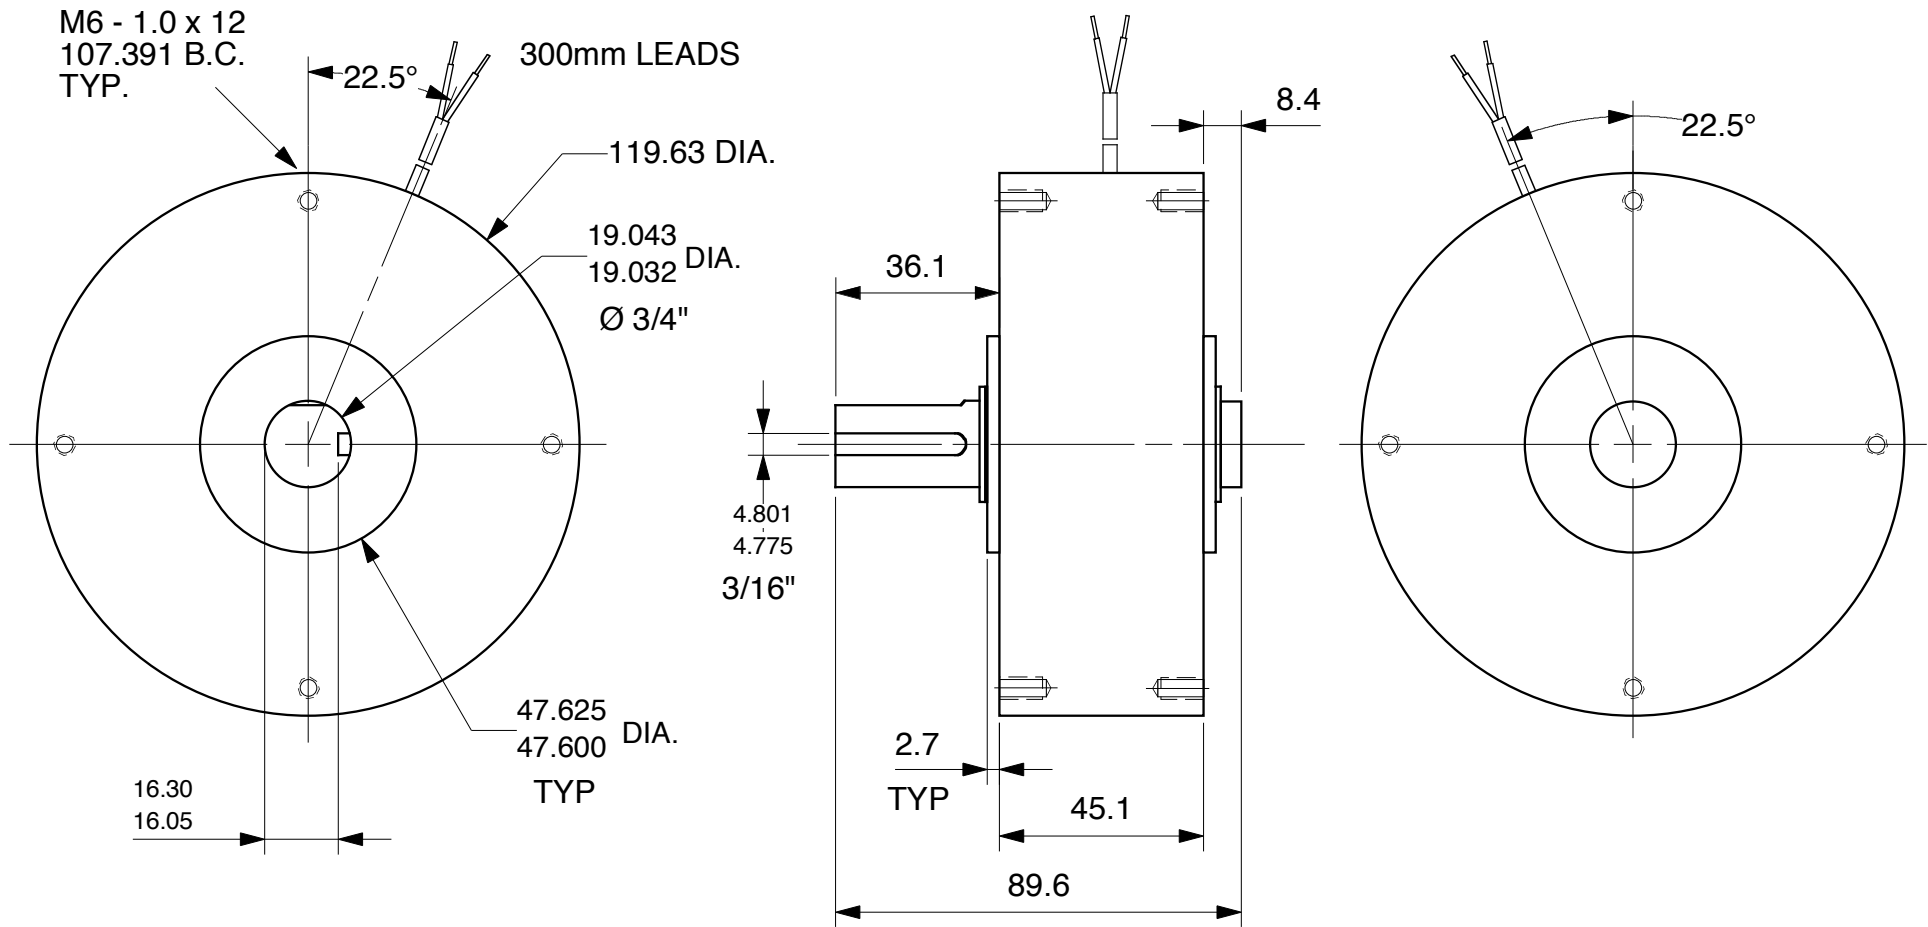

MAGNETIC PARTICLE BRAKE B115 - 1M

Units : mm
Scale : 60%

Drawn 9/27/01
Changed 9/27/01

Lake Placid, NY USA
Telephone 518 523-2422
www.placidindustries.com