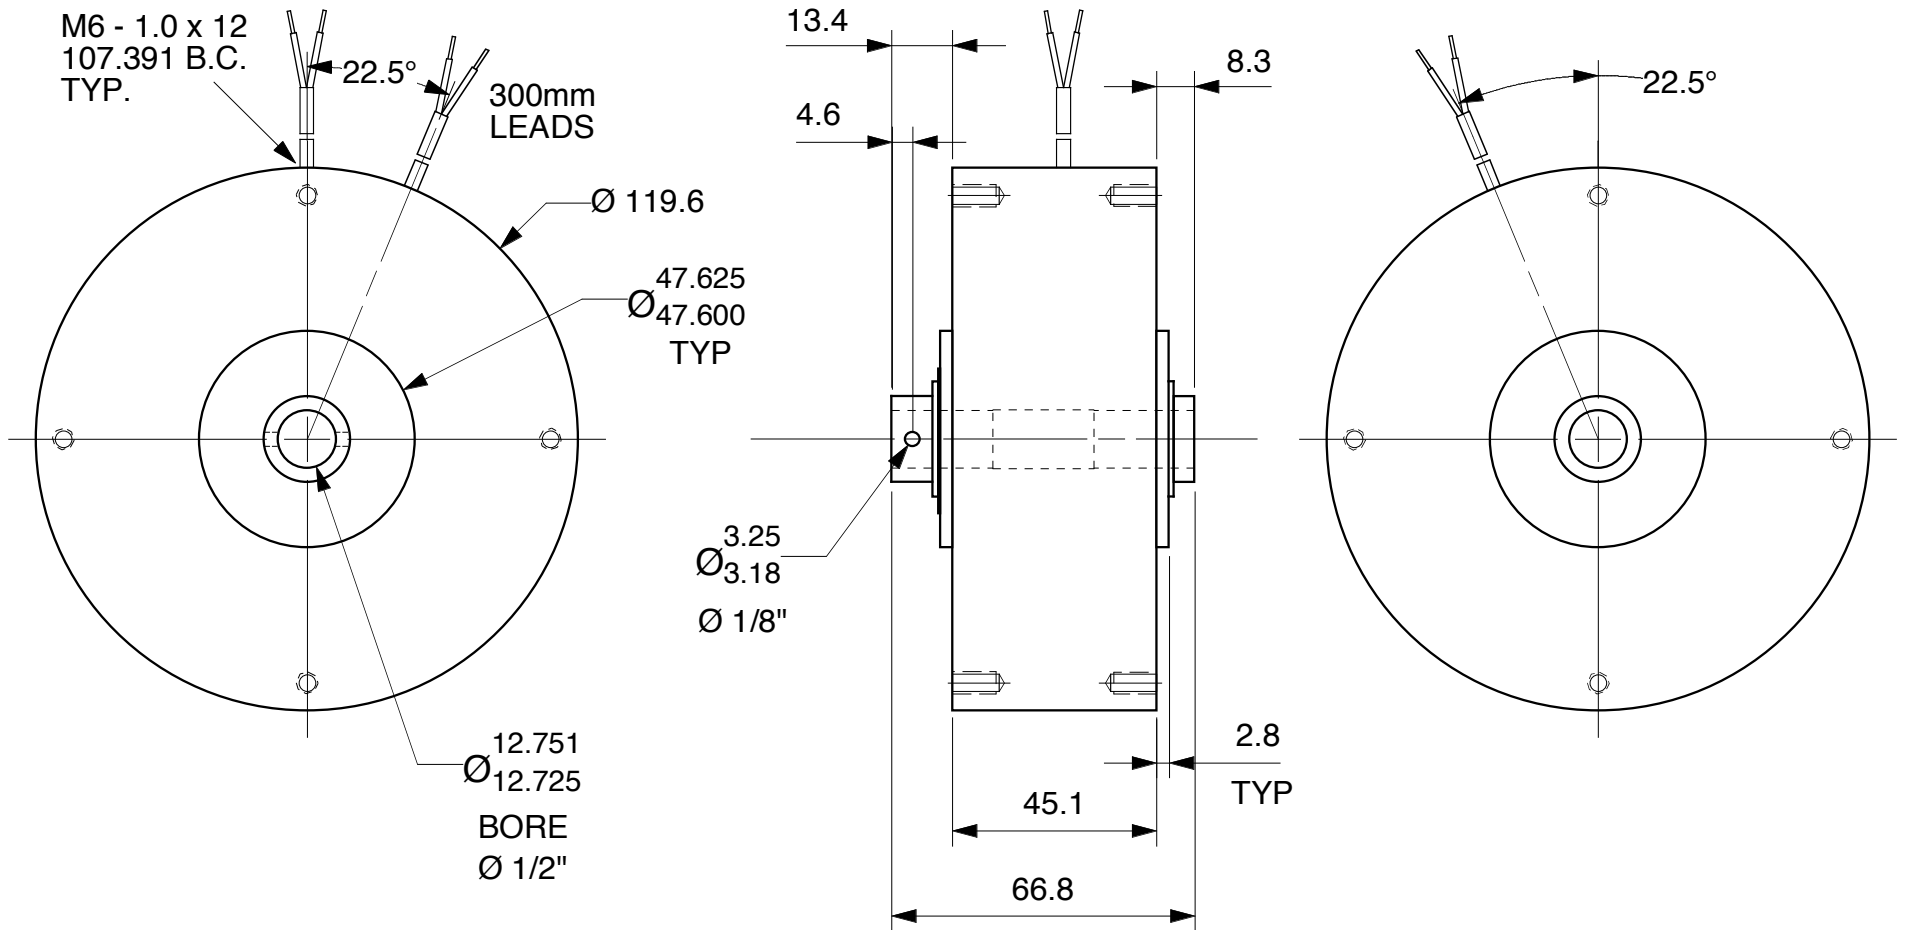

MAGNETIC PARTICLE BRAKE B115 - HM

Units : mm
Scale : 60%

Drawn 9/27/01
Changed 9/27/01

Lake Placid, NY USA
Telephone 518 523-2422
www.placidindustries.com