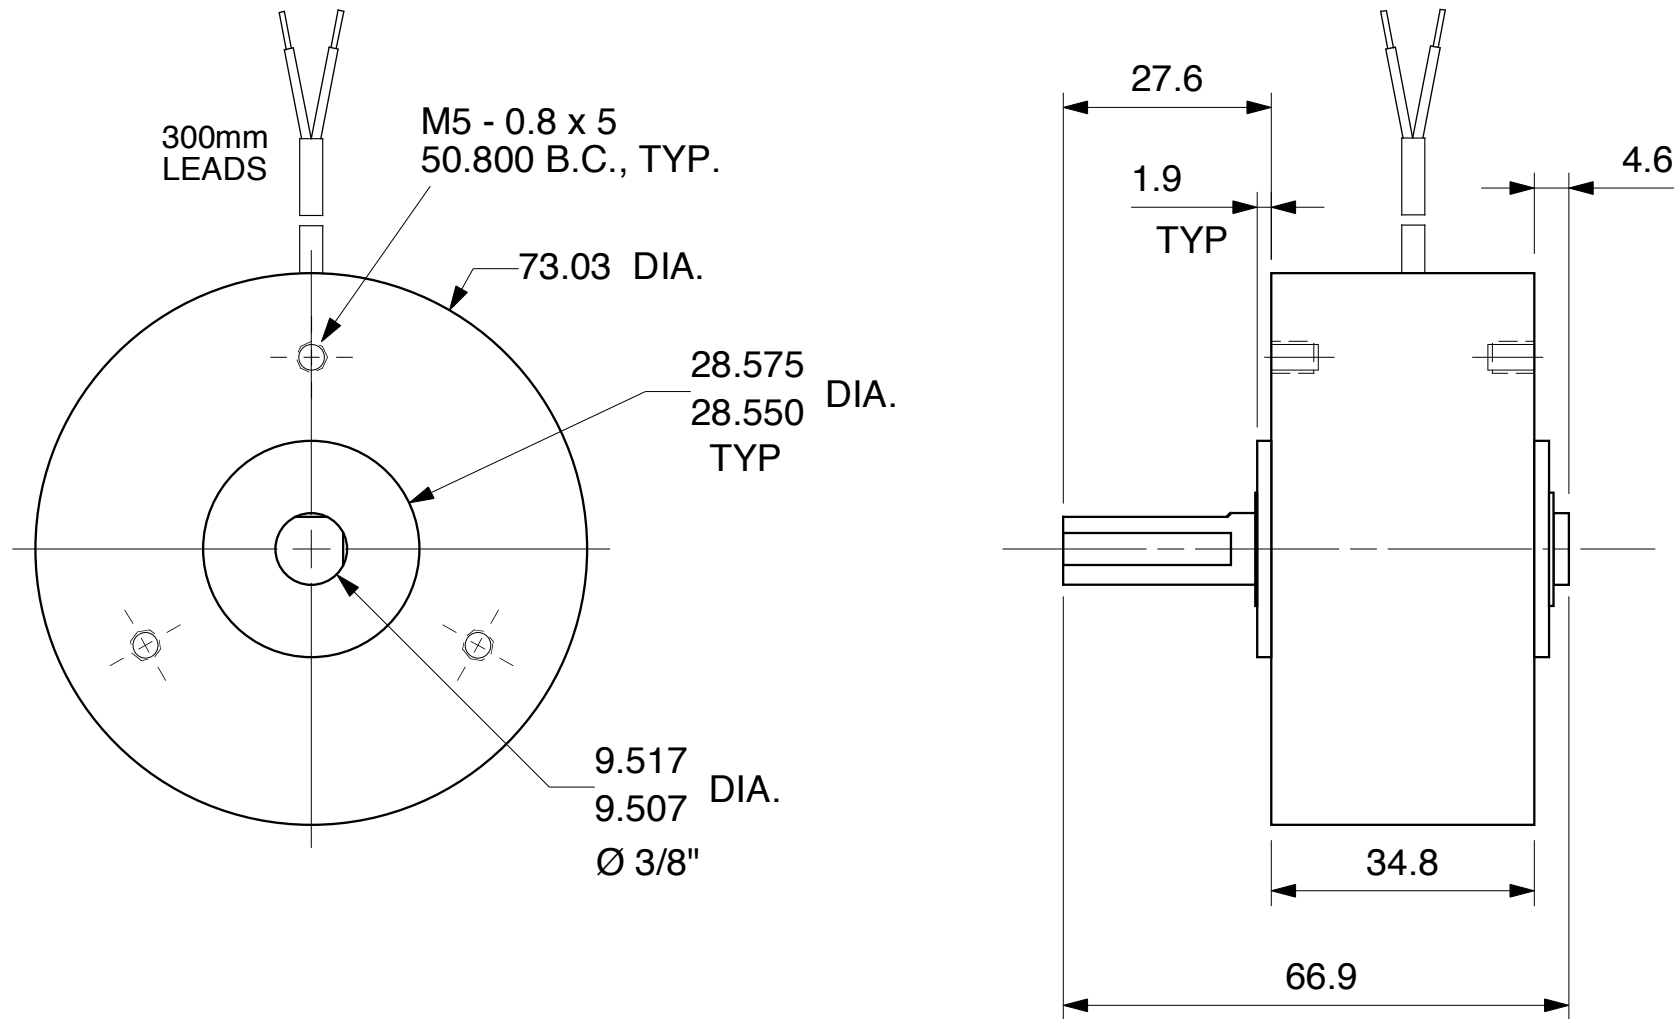

# MAGNETIC PARTICLE BRAKE B15 - 1M

Units : mm  
Scale : full

Drawn 9/27/01  
Changed 9/27/01

Lake Placid, NY USA  
Telephone 518 523-2422  
[www.placidindustries.com](http://www.placidindustries.com)