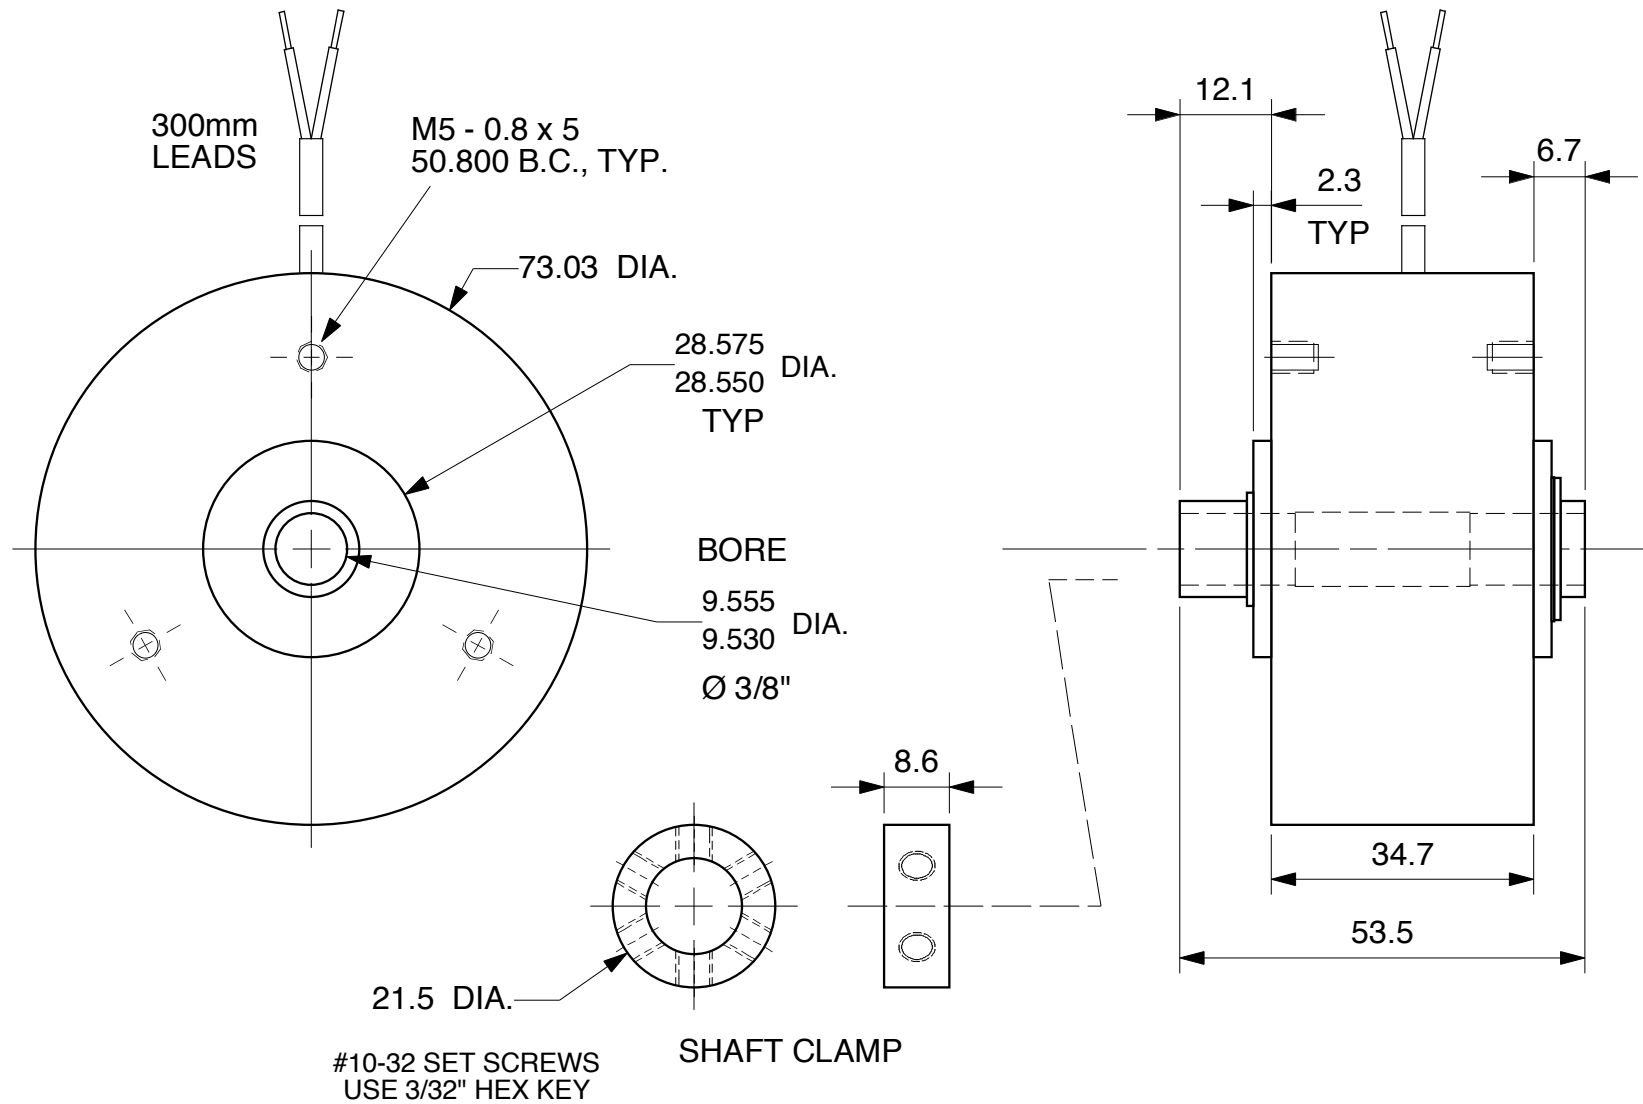

MAGNETIC PARTICLE BRAKE B15 - HM

Units : mm
Scale : full

Drawn 9/27/01
Changed 9/27/01

Lake Placid, NY USA
Telephone 518 523-2422
www.placidindustries.com