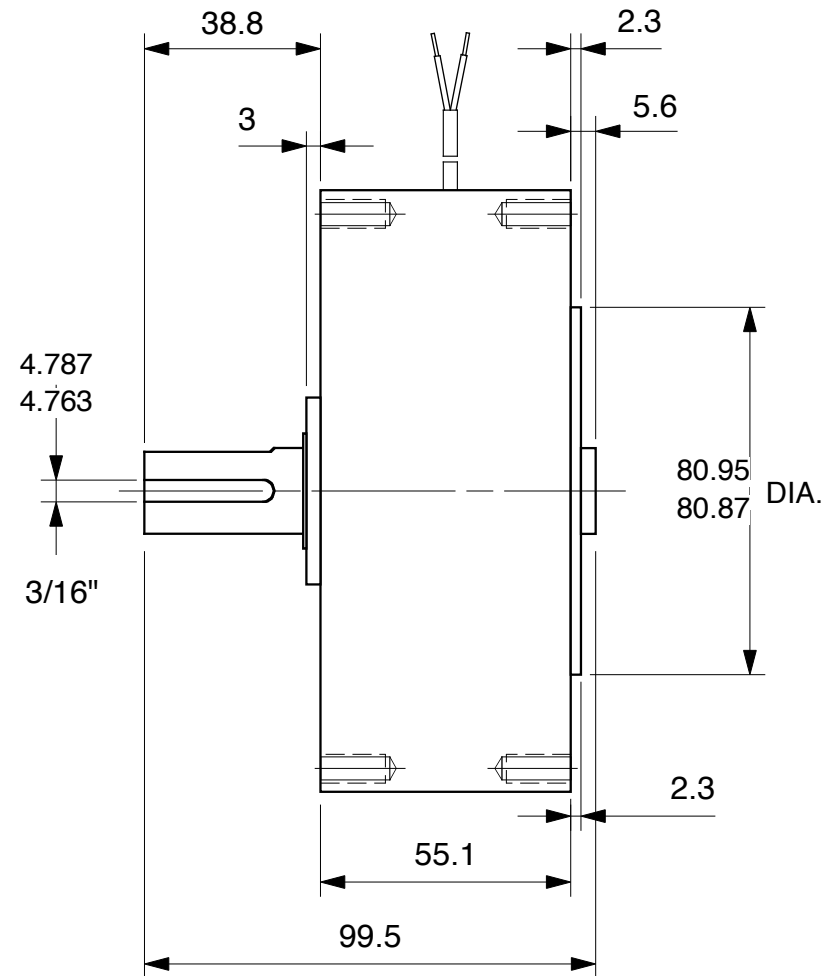

# MAGNETIC PARTICLE BRAKE B150 - 1M

Units : mm  
 Scale : 60%

Drawn 9/27/01  
 Changed 9/27/01

Lake Placid, NY USA  
 Telephone 518 523-2422  
 www.placidindustries.com