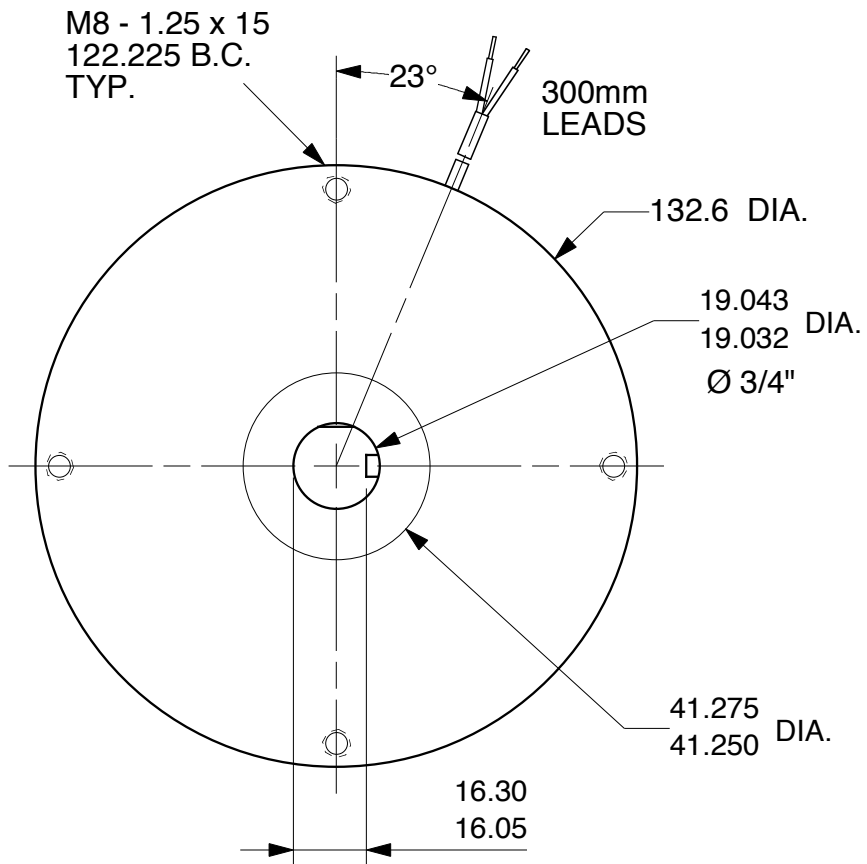

# MAGNETIC PARTICLE BRAKE B150 - 1M

Units : mm  
 Scale : 60%

Drawn 9/27/01  
 Changed 9/27/01

Lake Placid, NY USA  
 Telephone 518 523-2422  
 www.placidindustries.com