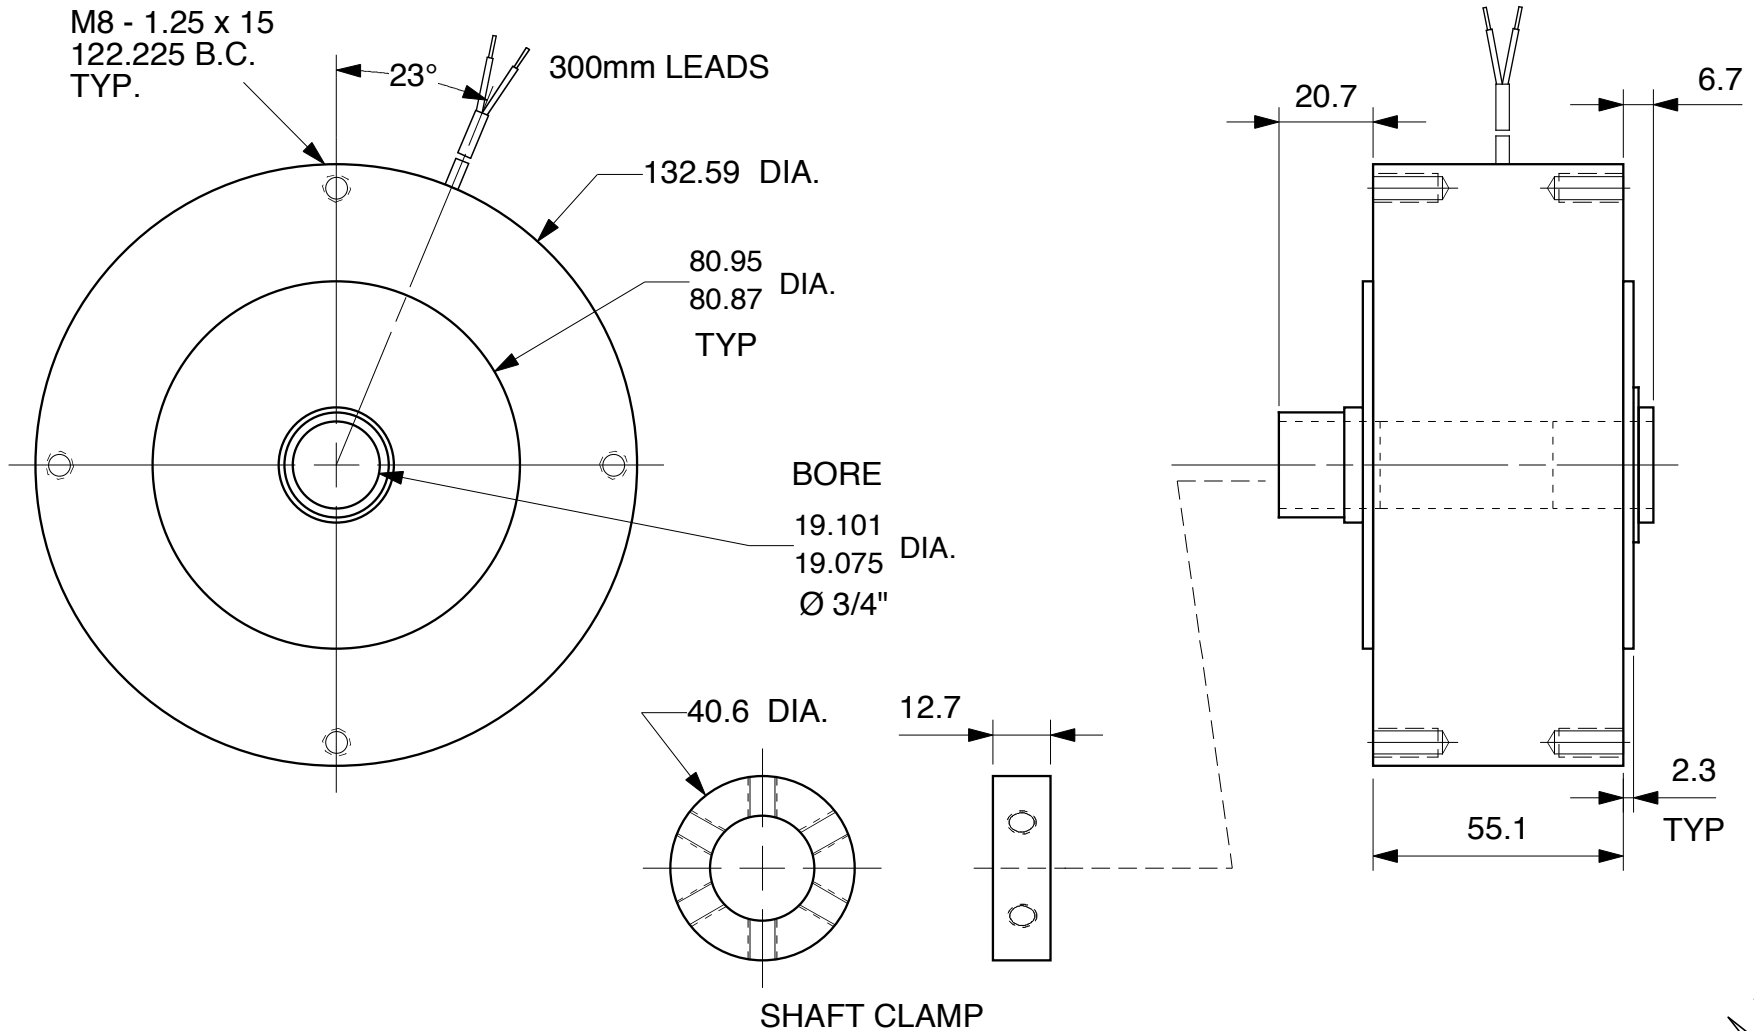

MAGNETIC PARTICLE BRAKE B150 - HM

Units : mm
Scale : 60%

Drawn 9/27/01
Changed 9/27/01

Lake Placid, NY USA
Telephone 518 523-2422
www.placidindustries.com