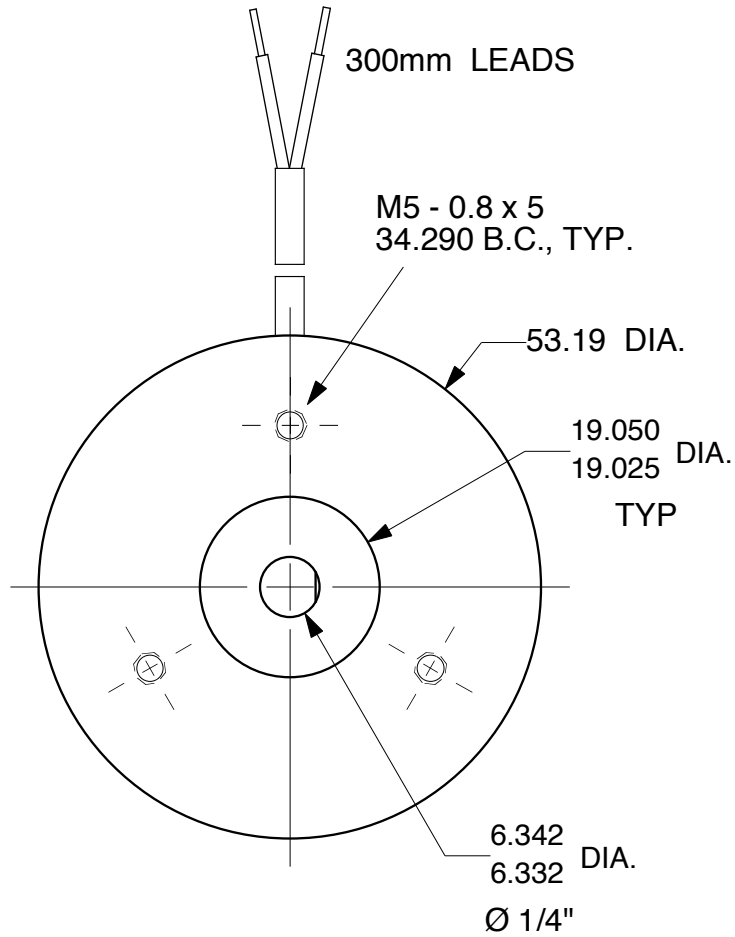

MAGNETIC PARTICLE BRAKE B2 - 1M

Units : mm
Scale : 1.25 x

Drawn 9/27/01
Changed 9/27/01

Lake Placid, NY USA
Telephone 518 523-2422
www.placidindustries.com