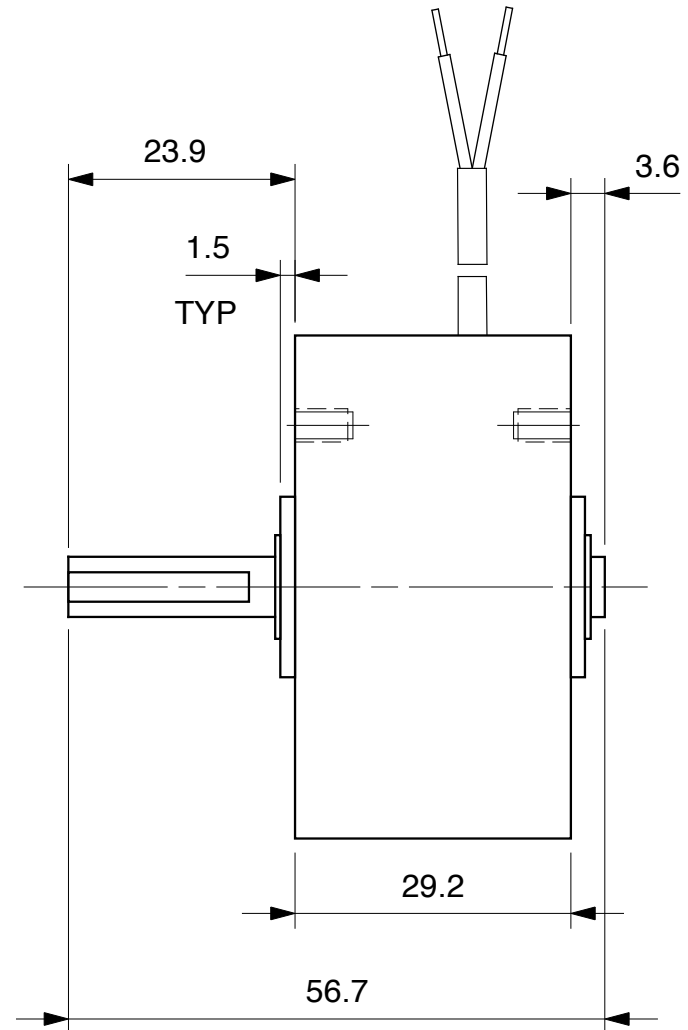

MAGNETIC PARTICLE BRAKE B2 - 1M

Units : mm
Scale : 1.25 x

Drawn 9/27/01
Changed 9/27/01

Lake Placid, NY USA
Telephone 518 523-2422
www.placidindustries.com