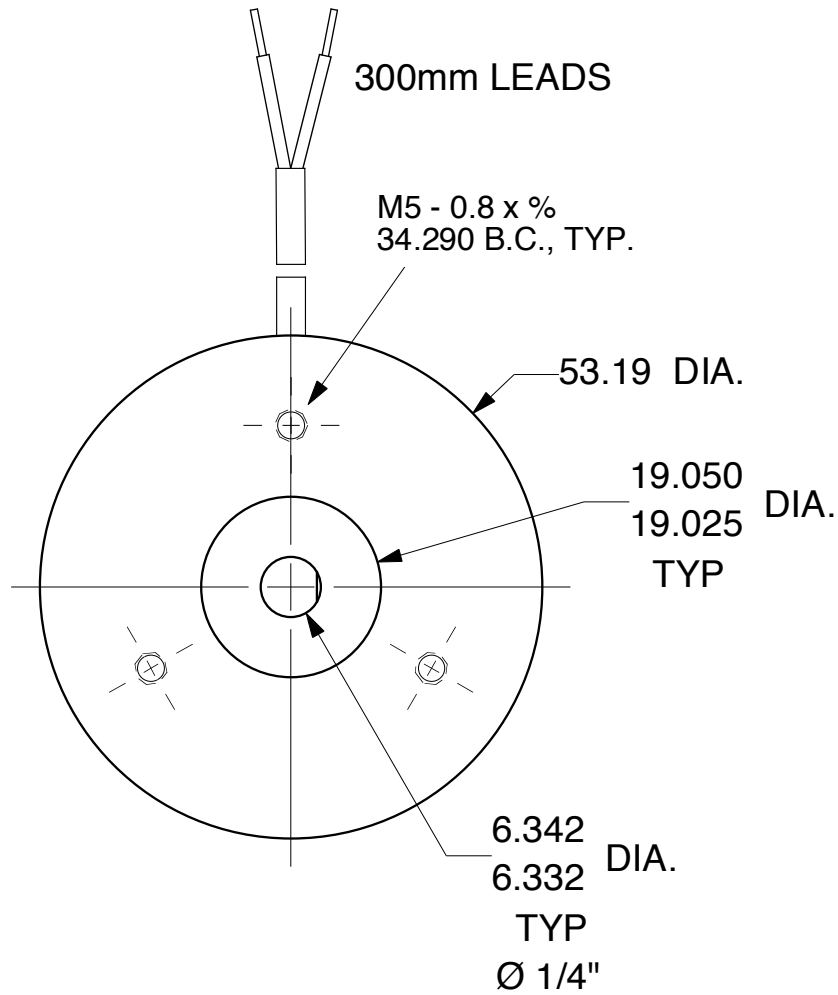

MAGNETIC PARTICLE BRAKE B2 - 2M

Units : mm
Scale : 1.25 x

Drawn 9/27/01
Changed 9/27/01

Lake Placid, NY USA
Telephone 518 523-2422
www.placidindustries.com