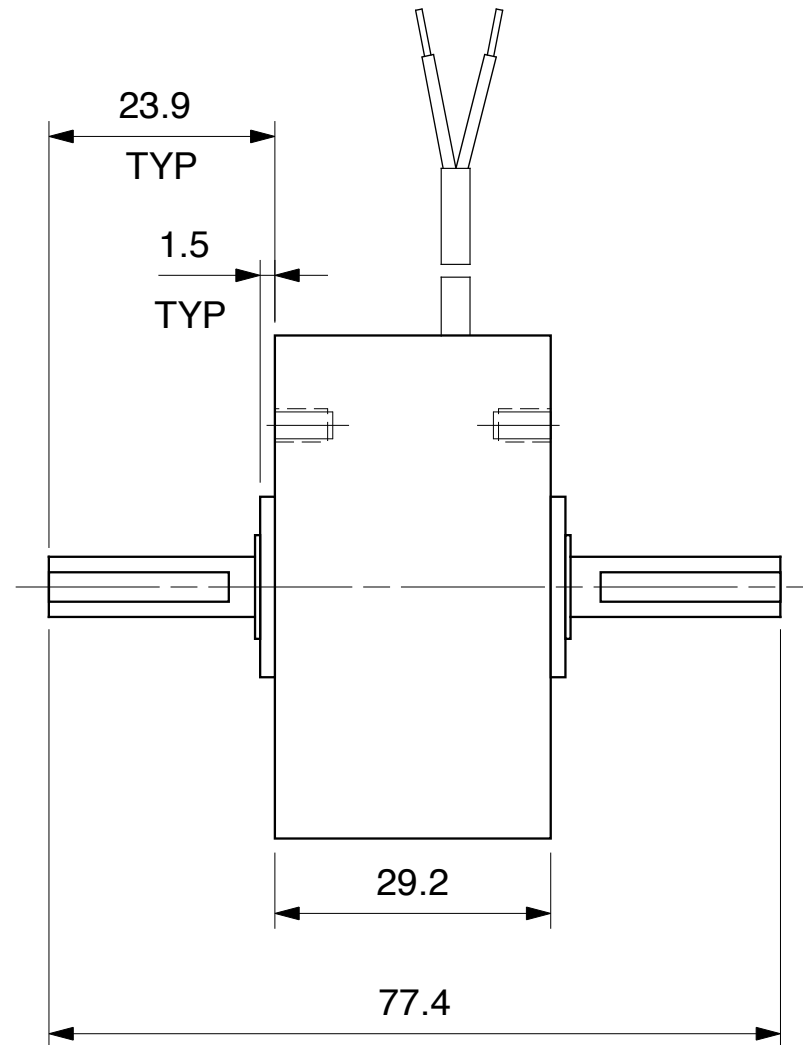

MAGNETIC PARTICLE BRAKE B2 - 2M

Units : mm
Scale : 1.25 x

Drawn 9/27/01
Changed 9/27/01

Lake Placid, NY USA
Telephone 518 523-2422
www.placidindustries.com