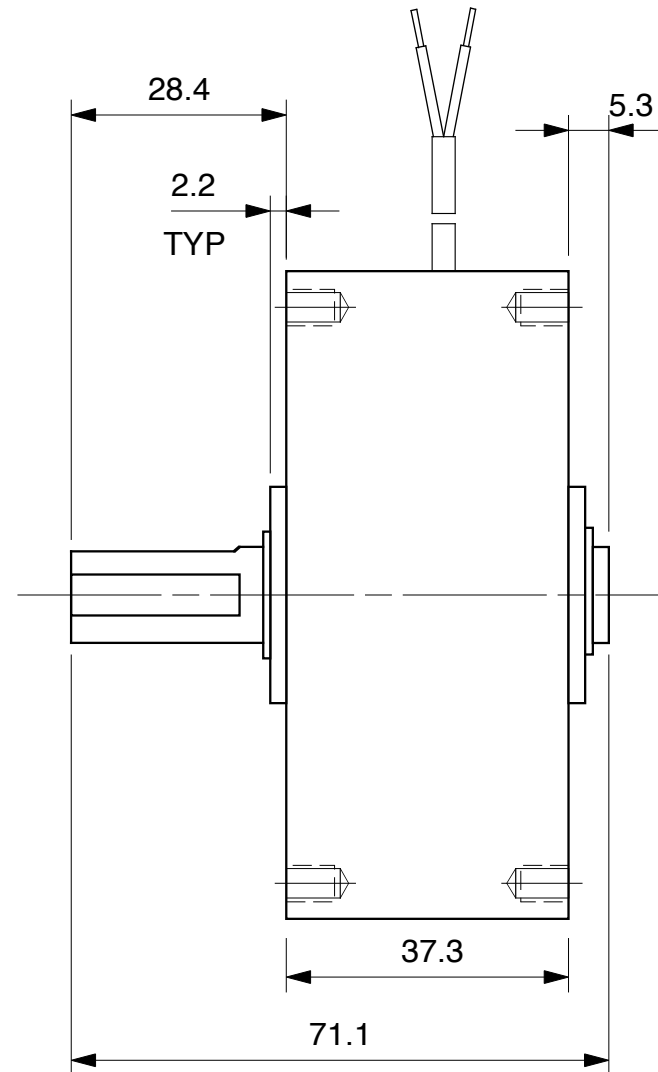

# MAGNETIC PARTICLE BRAKE B35 - 1M

Units : mm  
Scale : full

Drawn 9/27/01  
Changed 9/27/01

Lake Placid, NY USA  
Telephone 518 523-2422  
[www.placidindustries.com](http://www.placidindustries.com)