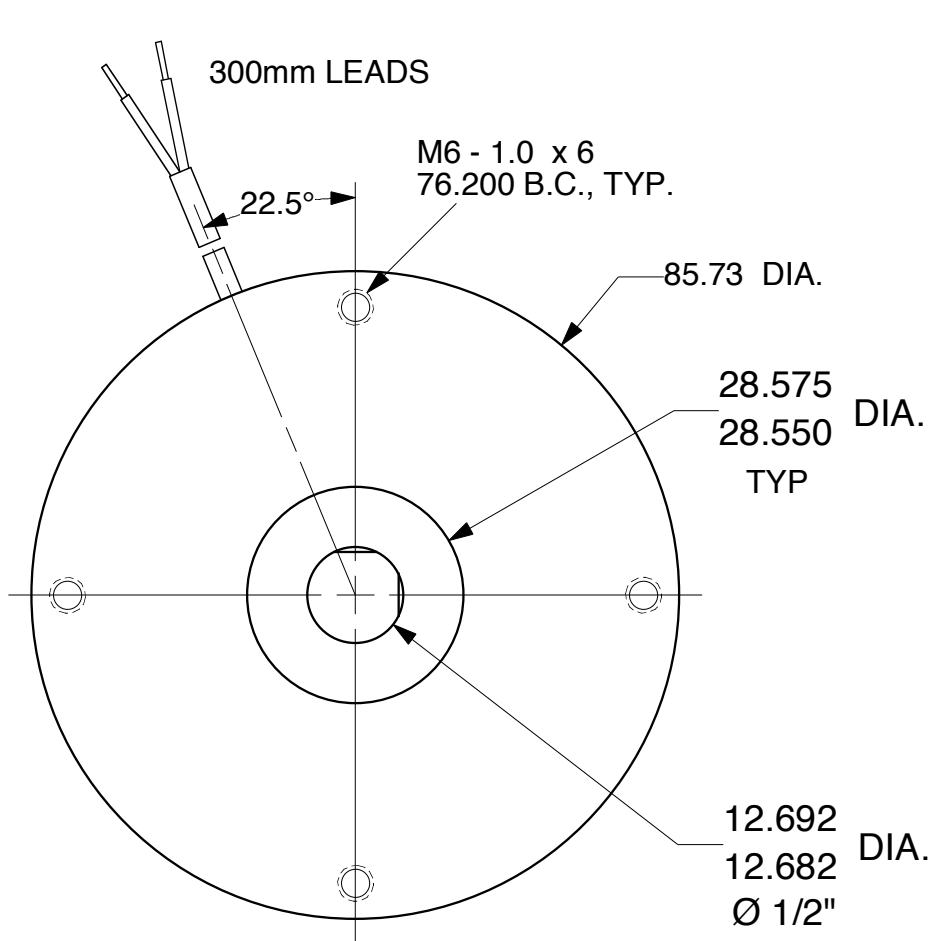

# MAGNETIC PARTICLE BRAKE B35 - 1M

Units : mm  
Scale : full

Drawn 9/27/01  
Changed 9/27/01

Lake Placid, NY USA  
Telephone 518 523-2422  
[www.placidindustries.com](http://www.placidindustries.com)