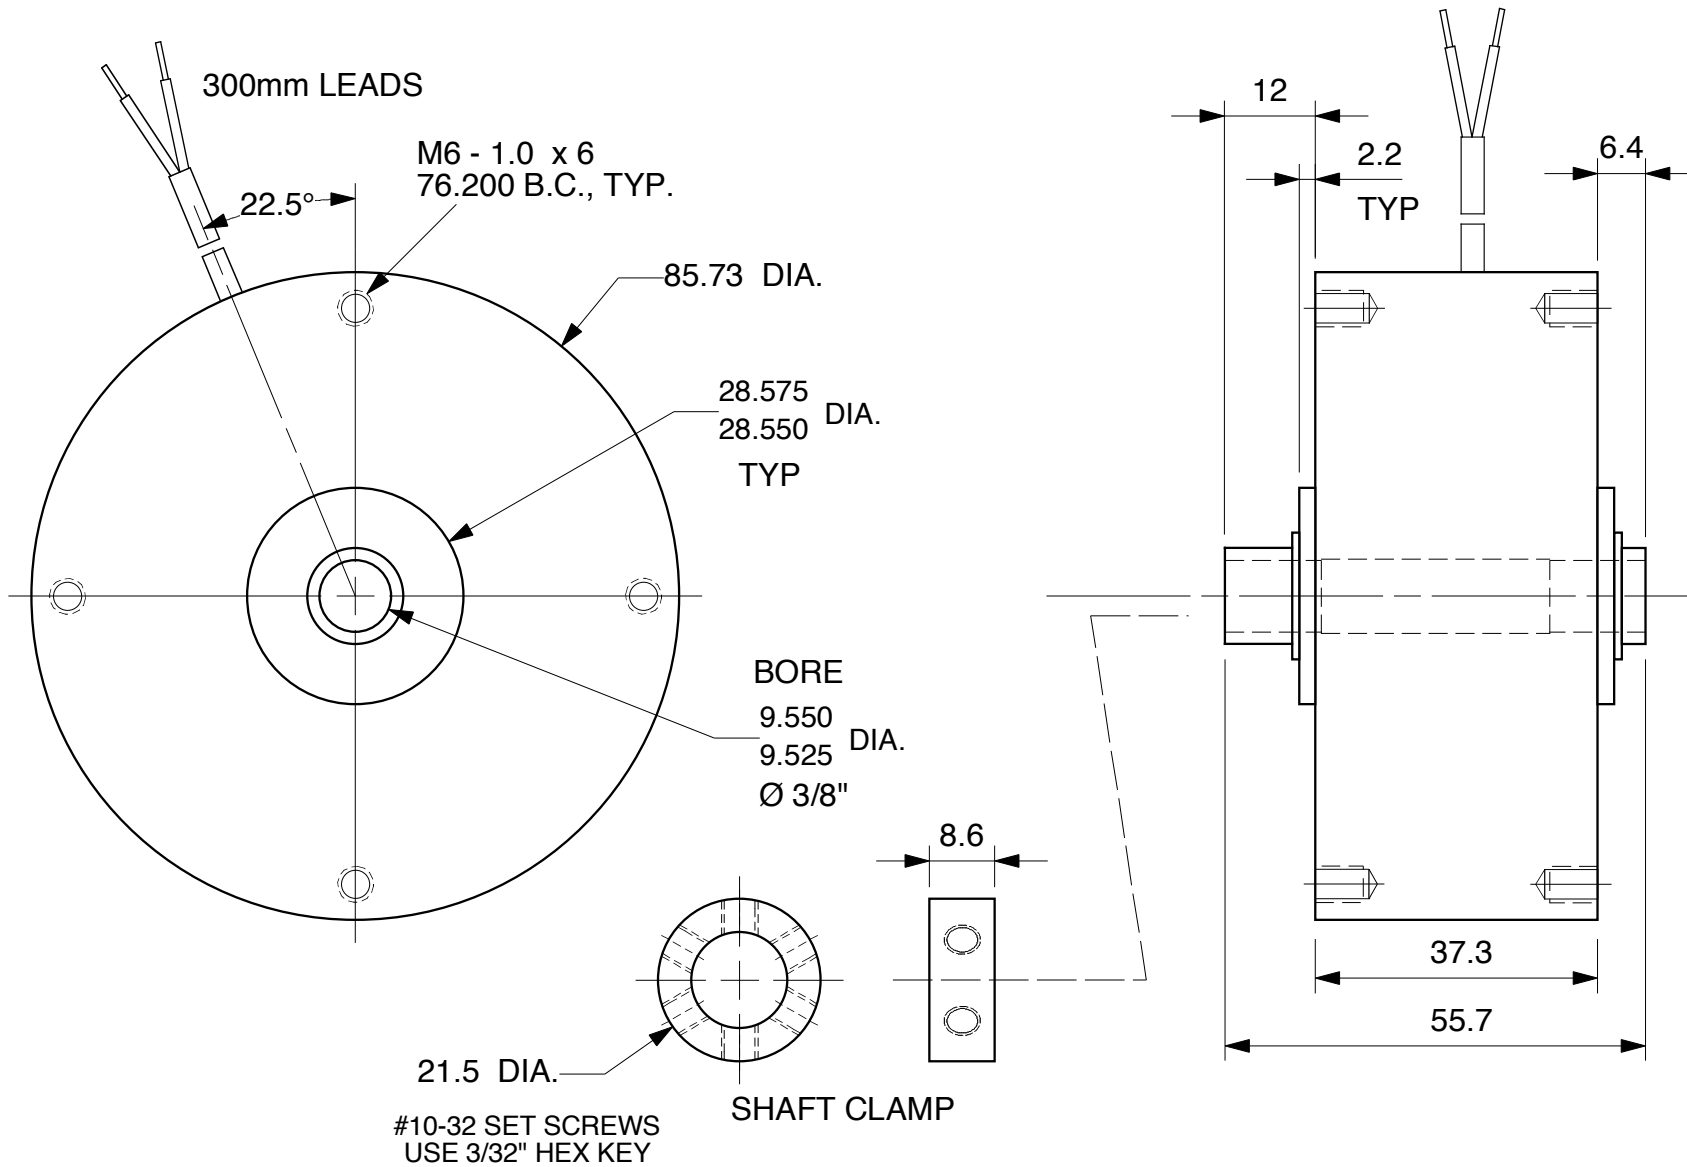

# MAGNETIC PARTICLE BRAKE B35 - HM

Units : mm  
Scale : full

Drawn 9/27/01  
Changed 9/27/01

Lake Placid, NY USA  
Telephone 518 523-2422  
www.placidindustries.com