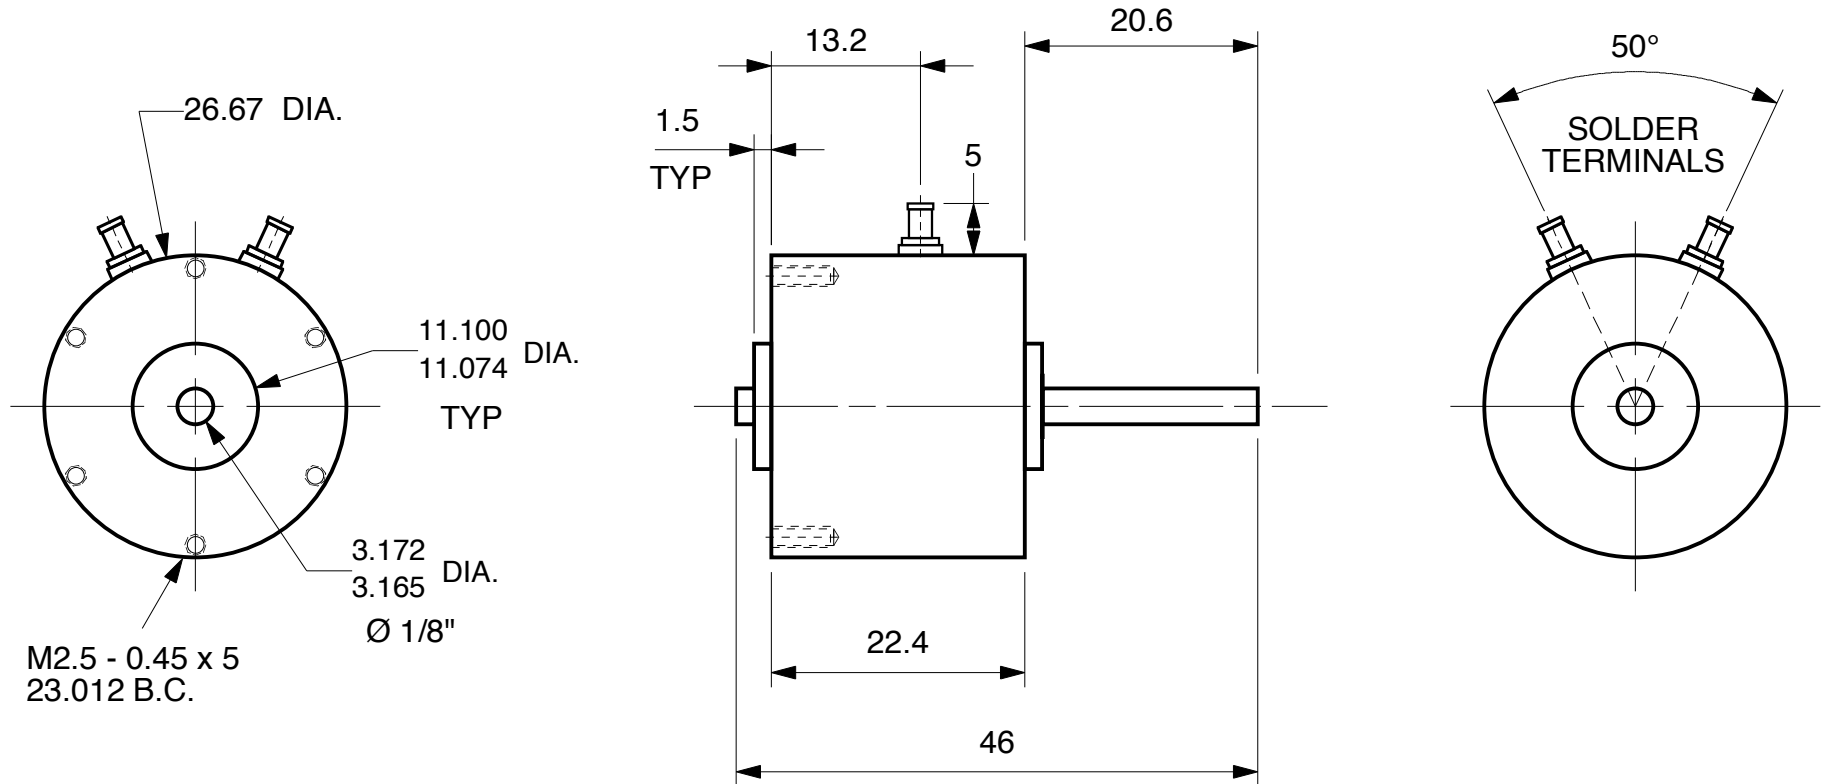

MAGNETIC PARTICLE BRAKE B5Z - 1RM

Units : mm
Scale : 1.5 x

Drawn 9/27/01
Changed 9/29/01

Lake Placid, NY USA
Telephone 518 523-2422
www.placidindustries.com