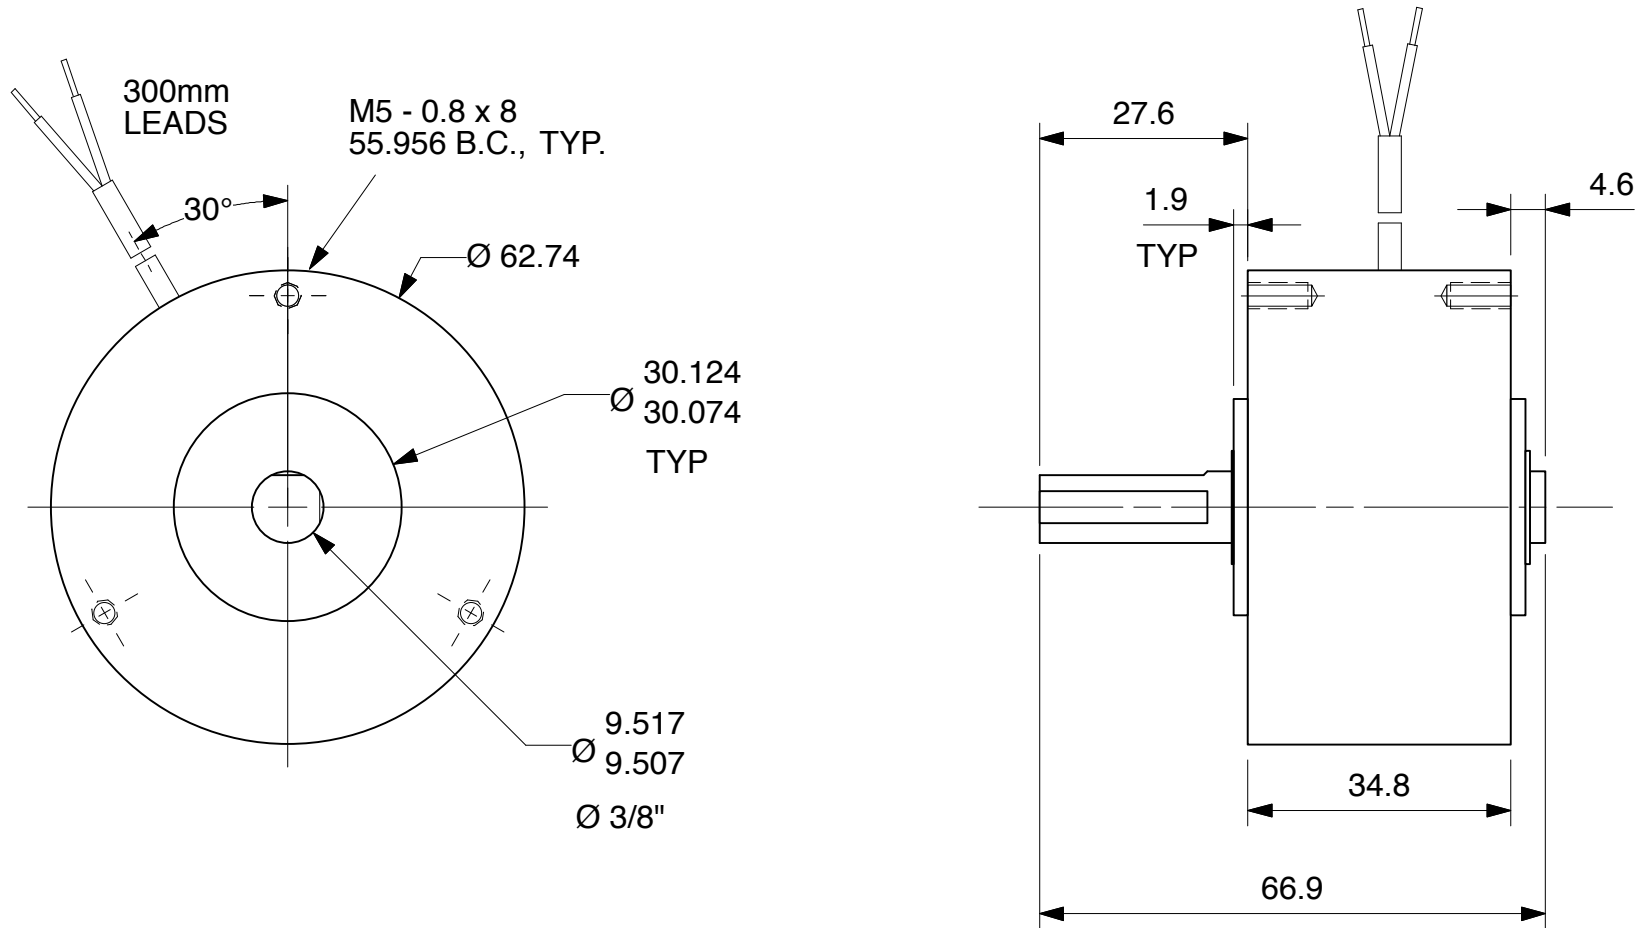

MAGNETIC PARTICLE BRAKE B6 - 1M

Units : mm
Scale : full

Drawn 9/27/01
Changed 9/28/01

Lake Placid, NY USA
Telephone 518 523-2422
www.placidindustries.com