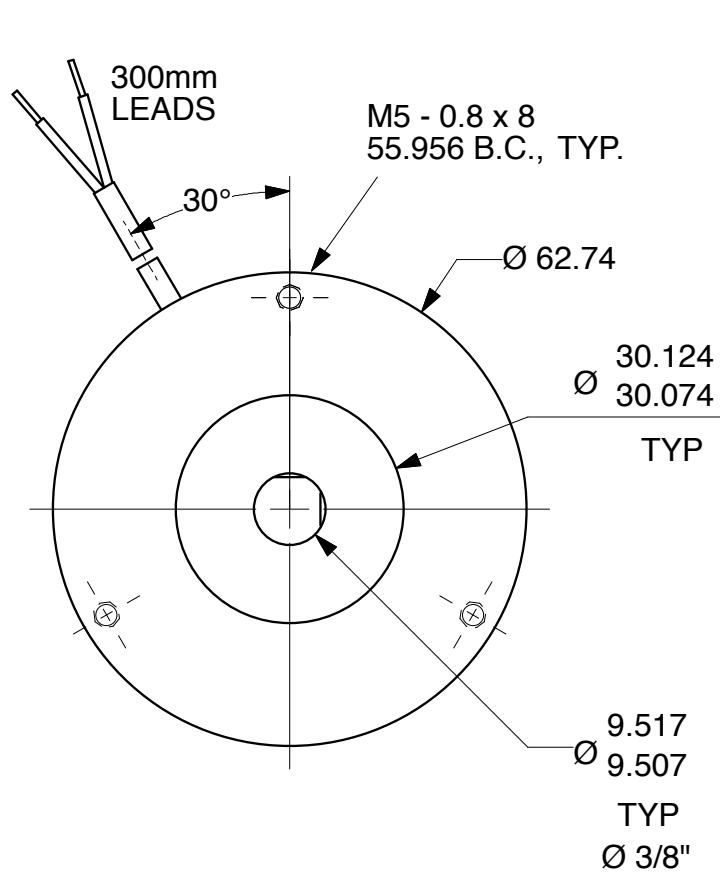

MAGNETIC PARTICLE BRAKE B6 - 2M

Units : mm
Scale : full

Drawn 9/27/01
Changed 9/28/01

Lake Placid, NY USA
Telephone 518 523-2422
www.placidindustries.com