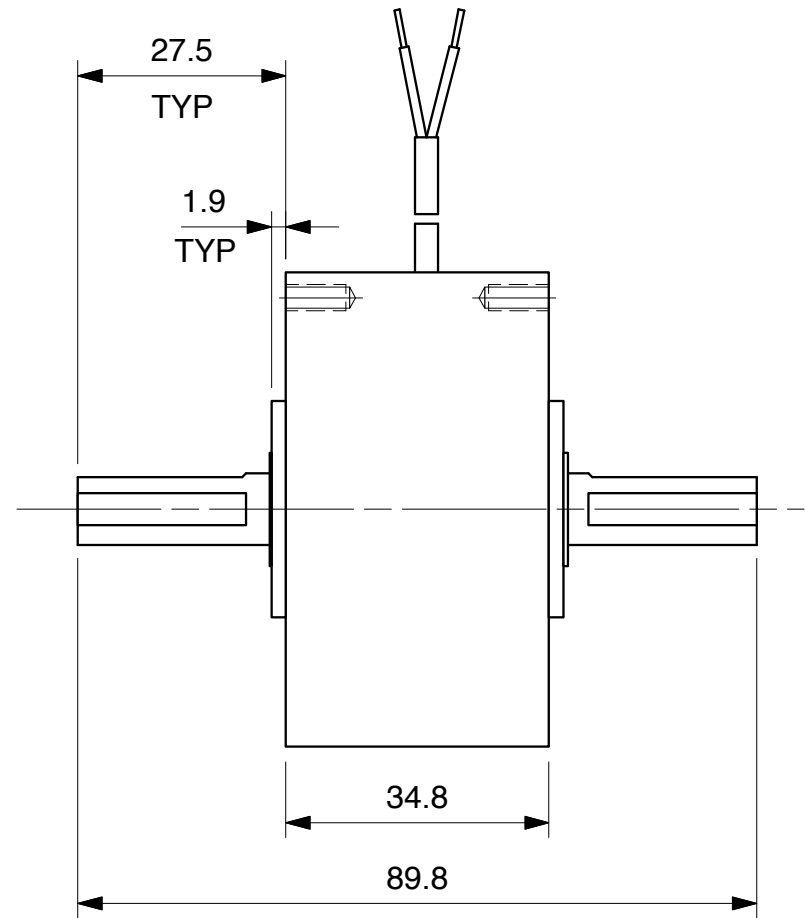

MAGNETIC PARTICLE BRAKE B6 - 2M

Units : mm
Scale : full

Drawn 9/27/01
Changed 9/28/01

Lake Placid, NY USA
Telephone 518 523-2422
www.placidindustries.com