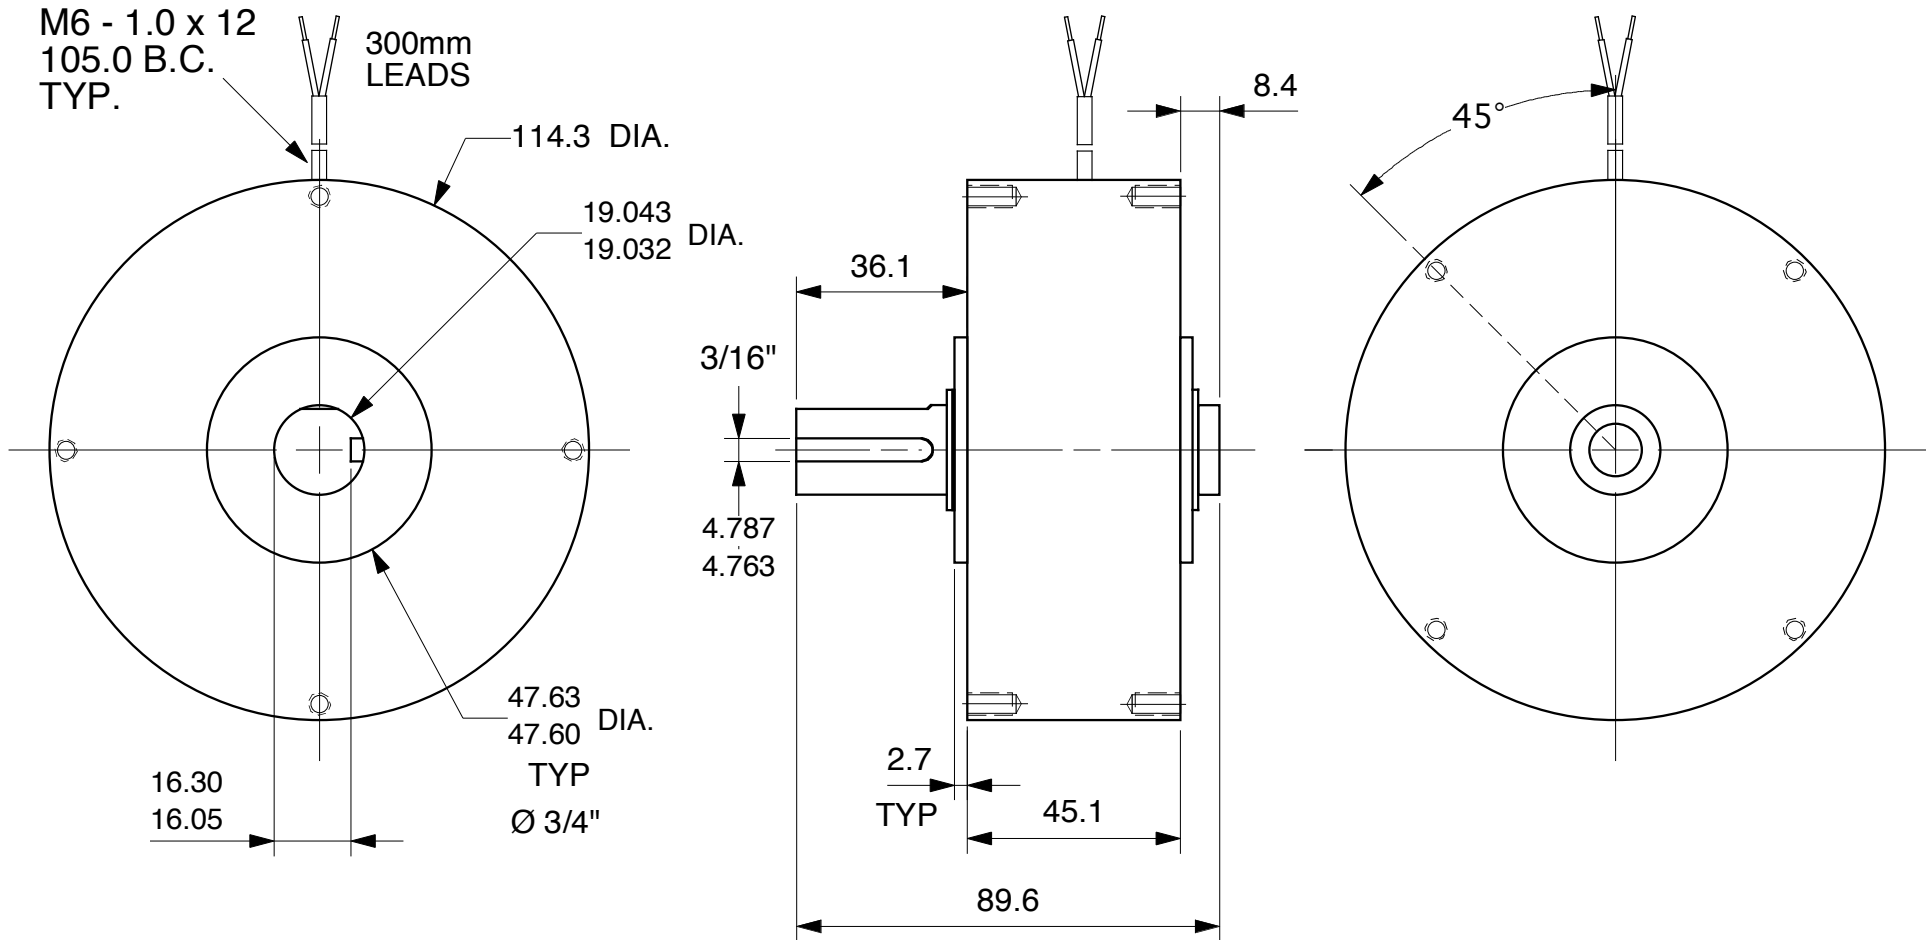

# MAGNETIC PARTICLE BRAKE B60 - 1KM

Units : mm  
Scale : 62%

Drawn 9/27/01  
Changed 9/27/01

Lake Placid, NY USA  
Telephone 518 523-2422  
www.placidindustries.com