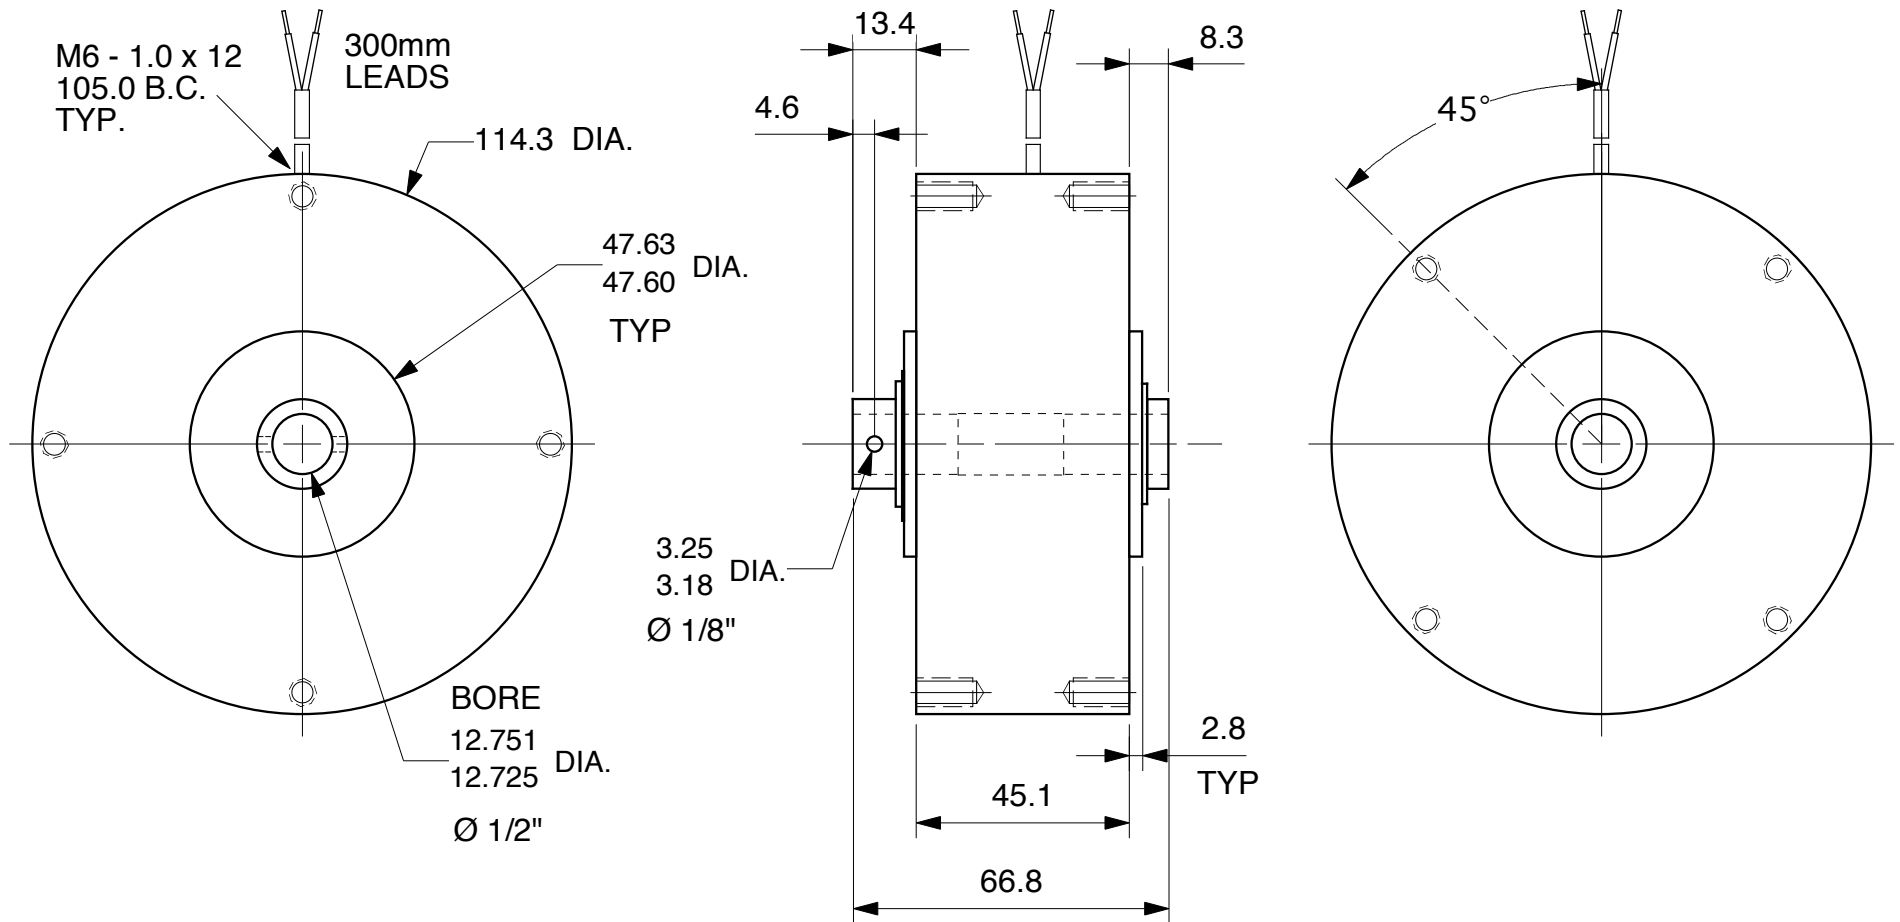

MAGNETIC PARTICLE BRAKE B60 - HM

Units : inches
Scale : 62%

Drawn 9/27/01
Changed 9/27/01

Lake Placid, NY USA
Telephone 518 523-2422
www.placidindustries.com