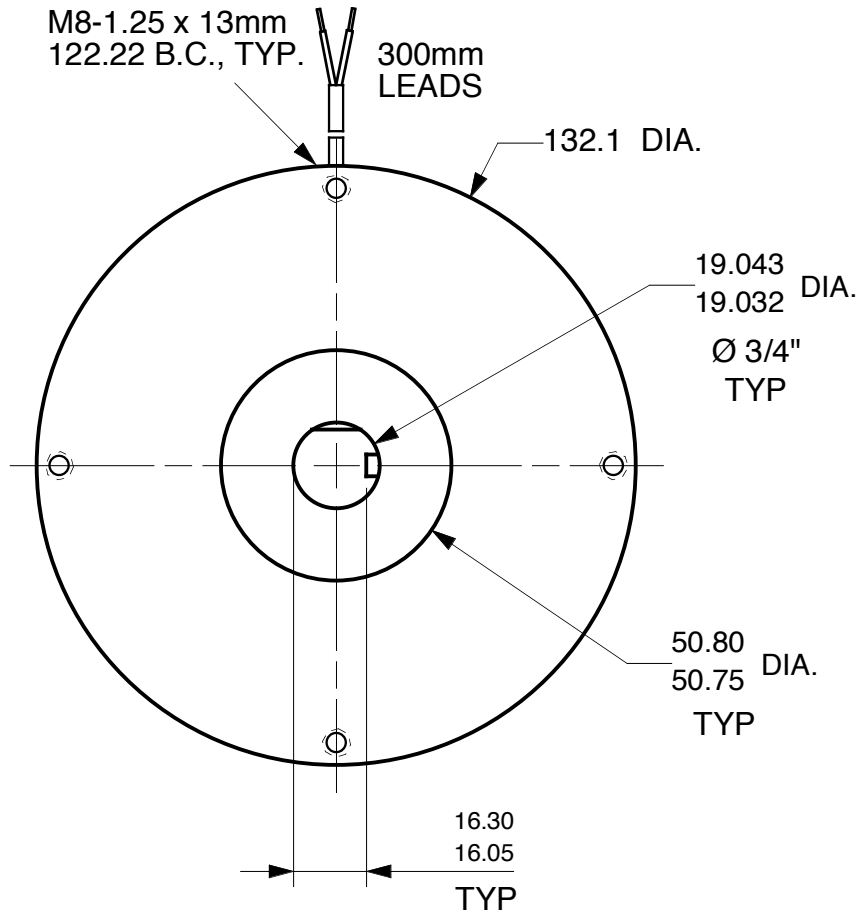

MAGNETIC PARTICLE CLUTCH C130 - M

Units : mm
 Scale : 60%

Drawn 9/27/01
 Changed 9/28/01

Lake Placid, NY USA
 Telephone 518 523-2422
 www.placidindustries.com