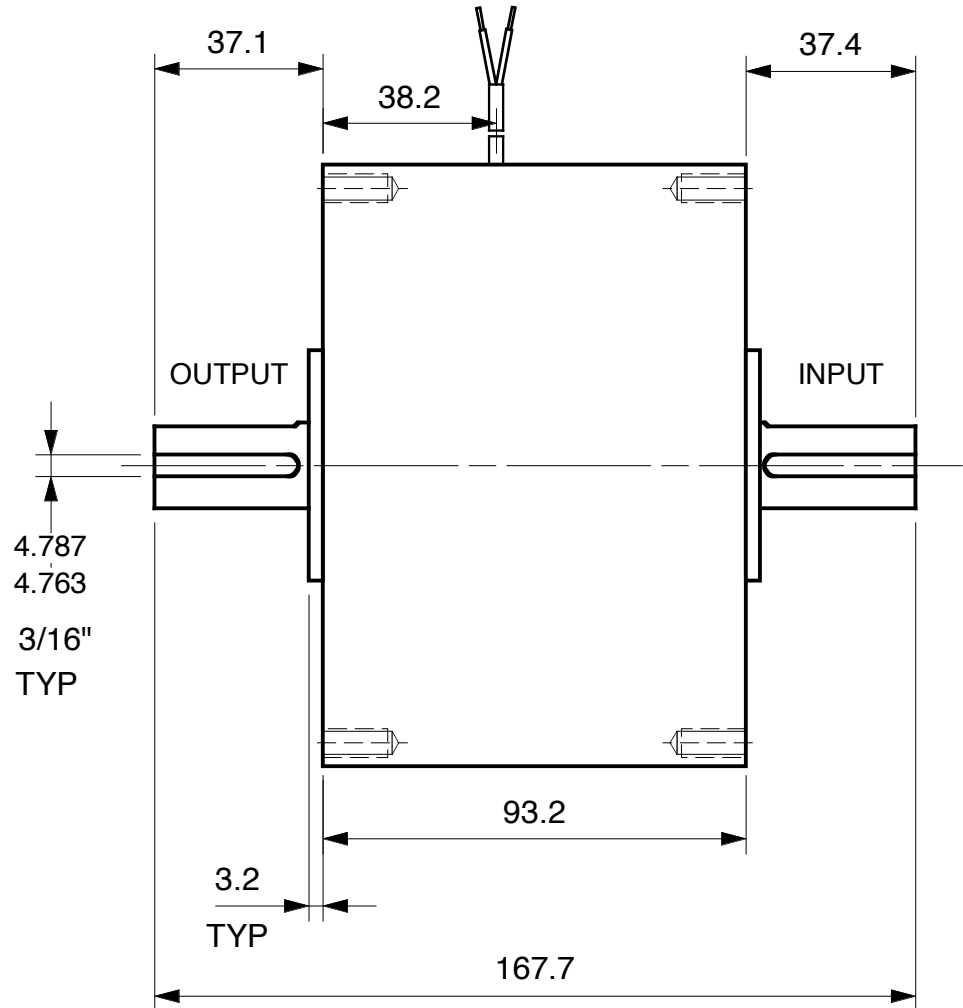

MAGNETIC PARTICLE CLUTCH C130 - M

Units : mm
 Scale : 60%

Drawn 9/27/01
 Changed 9/28/01

Lake Placid, NY USA
 Telephone 518 523-2422
 www.placidindustries.com