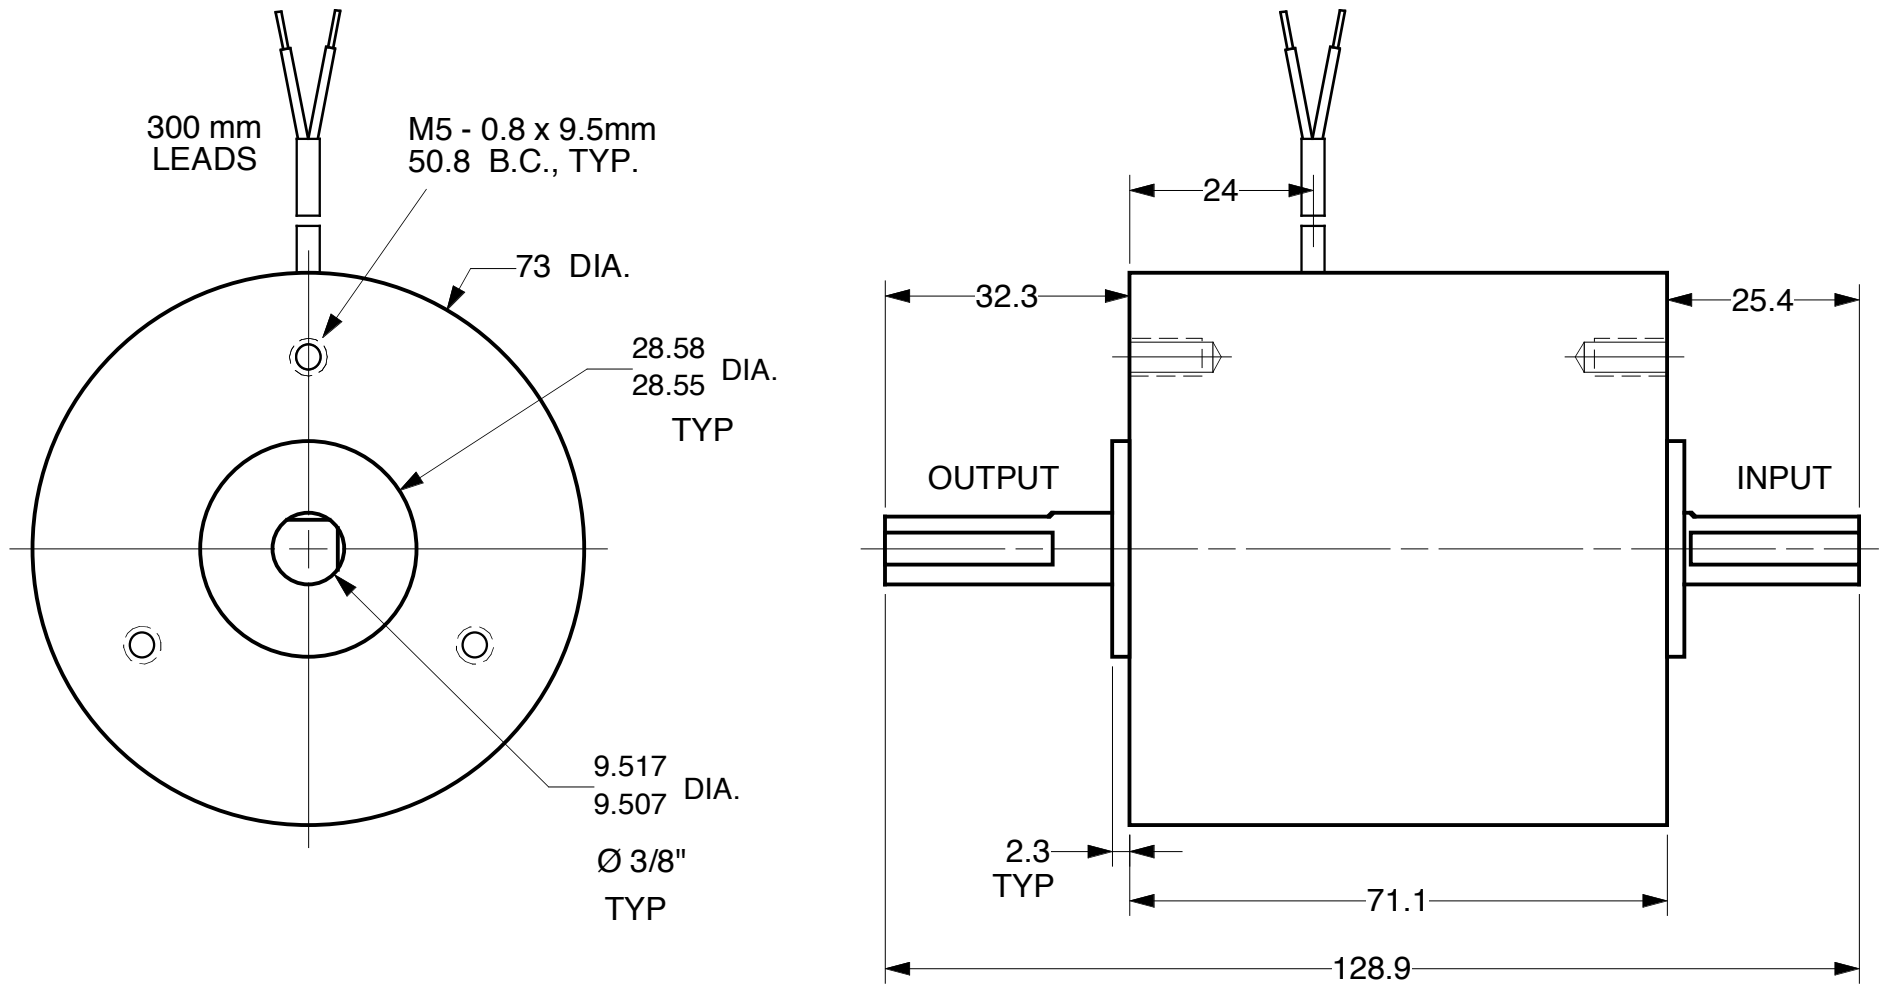

MAGNETIC PARTICLE CLUTCH C15 - M

Units : mm
Scale : full

Drawn 9/27/01
Changed 9/27/01

Lake Placid, NY USA
Telephone 518 523-2422
www.placidindustries.com