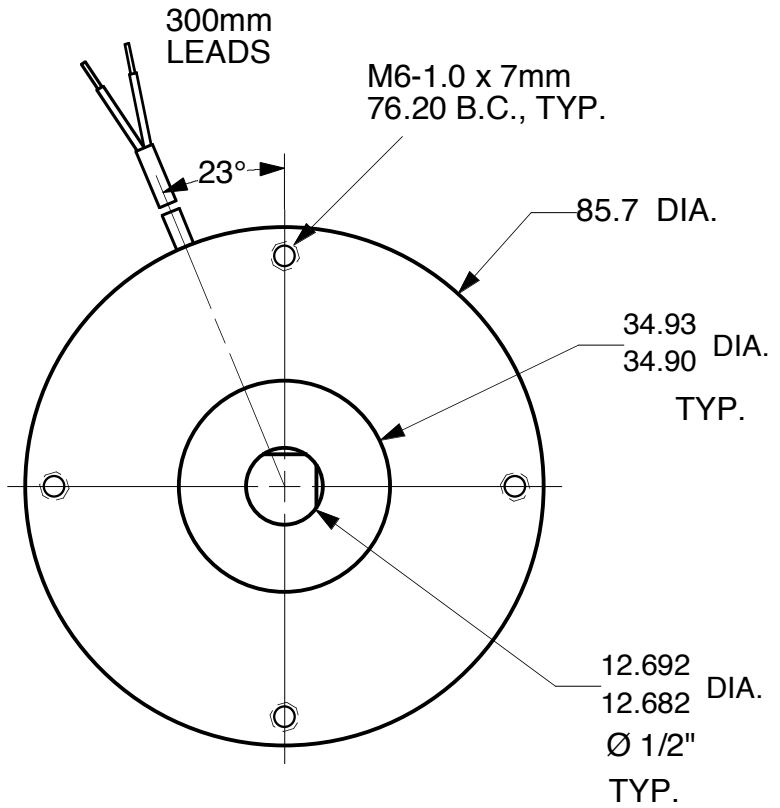

MAGNETIC PARTICLE CLUTCH C35 - M

Units : mm
Scale : 80%

Drawn 9/27/01
Changed 9/27/01

Lake Placid, NY USA
Telephone 518 523-2422
www.placidindustries.com