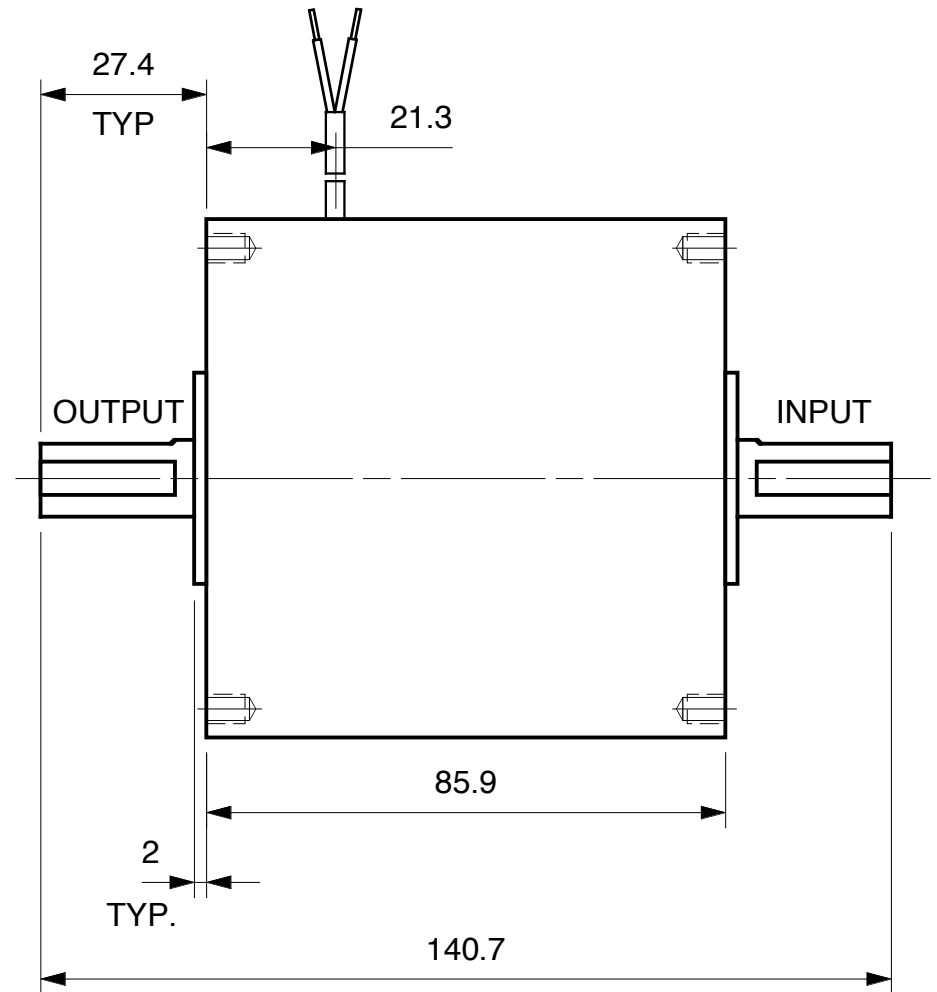

MAGNETIC PARTICLE CLUTCH C35 - M

Units : mm
Scale : 80%

Drawn 9/27/01
Changed 9/27/01

Lake Placid, NY USA
Telephone 518 523-2422
www.placidindustries.com