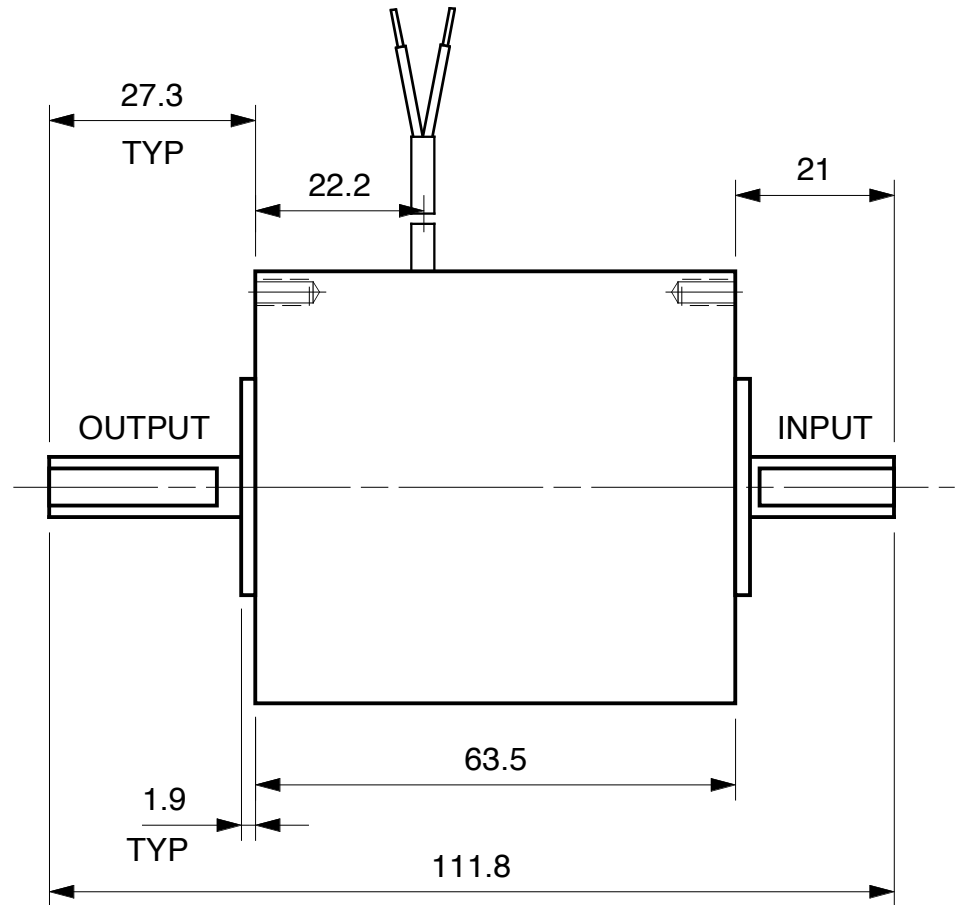

MAGNETIC PARTICLE CLUTCH C5 - M

Units : mm
Scale : full

Drawn 9/27/01
Changed 9/28/01

Lake Placid, NY USA
Telephone 518 523-2422
www.placidindustries.com