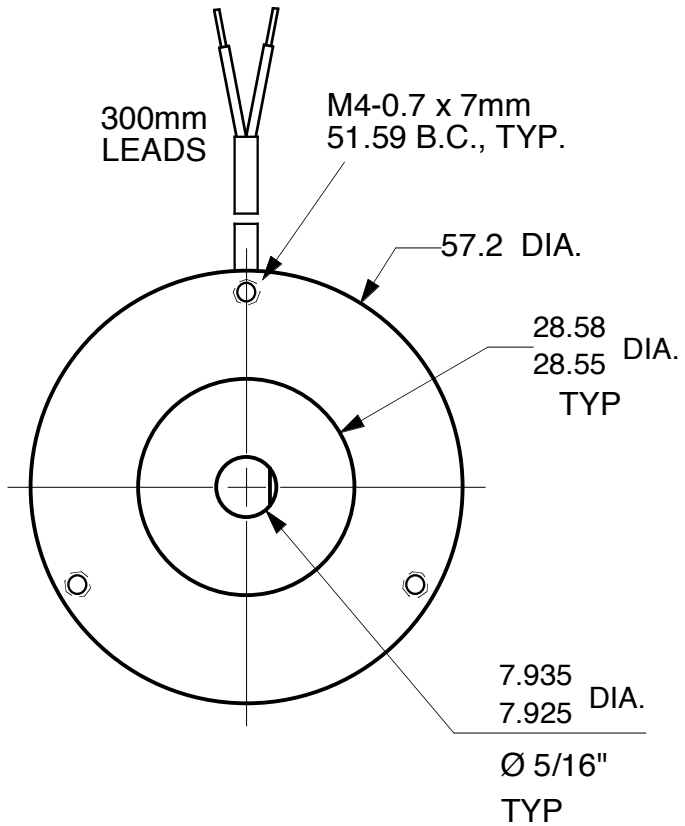

MAGNETIC PARTICLE CLUTCH C5 - M

Units : mm
Scale : full

Drawn 9/27/01
Changed 9/28/01

Lake Placid, NY USA
Telephone 518 523-2422
www.placidindustries.com