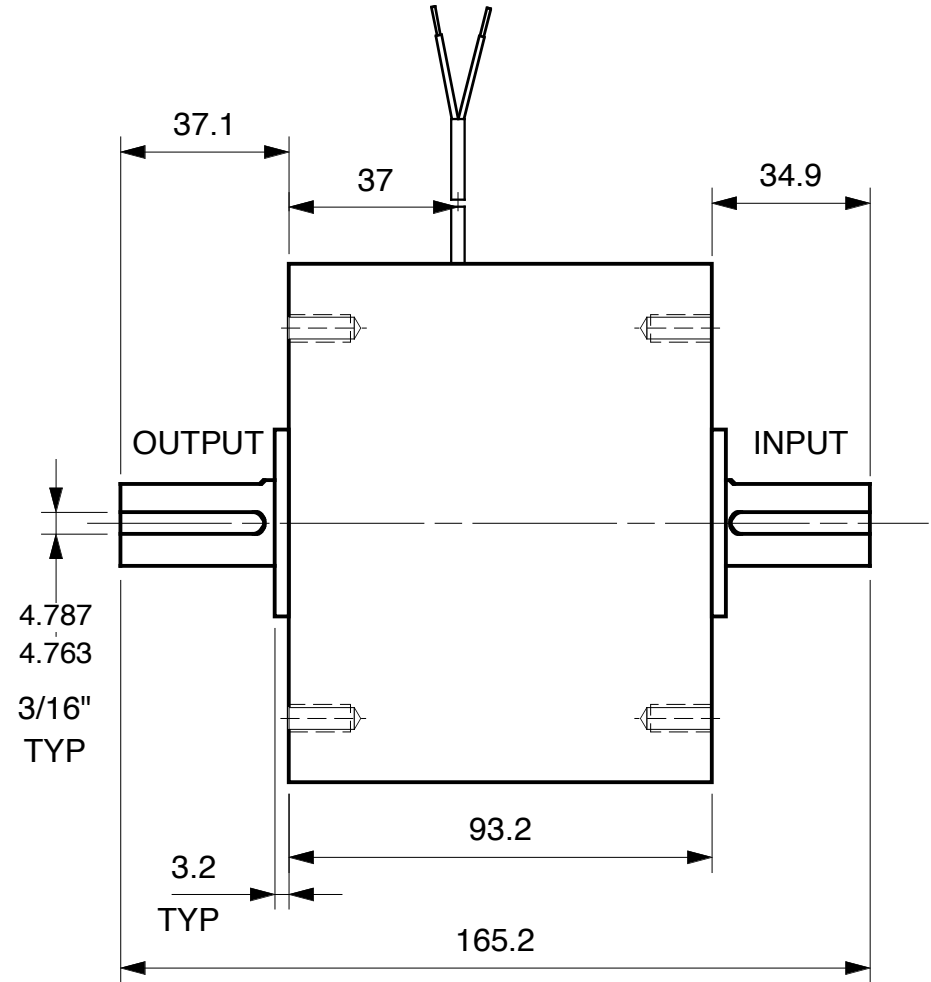

MAGNETIC PARTICLE CLUTCH C70 - M

Units : mm
 Scale : 60%

Drawn 9/27/01
 Changed 9/28/01

Lake Placid, NY USA
 Telephone 518 523-2422
 www.placidindustries.com