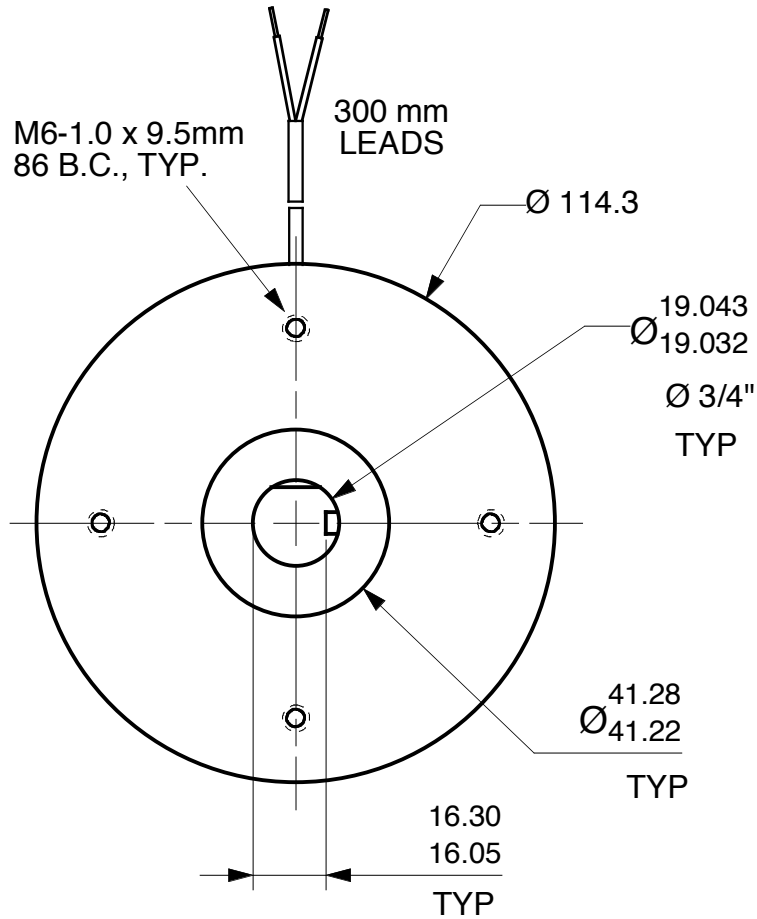

MAGNETIC PARTICLE CLUTCH C70 - M

Units : mm
 Scale : 60%

Drawn 9/27/01
 Changed 9/28/01

Lake Placid, NY USA
 Telephone 518 523-2422
 www.placidindustries.com