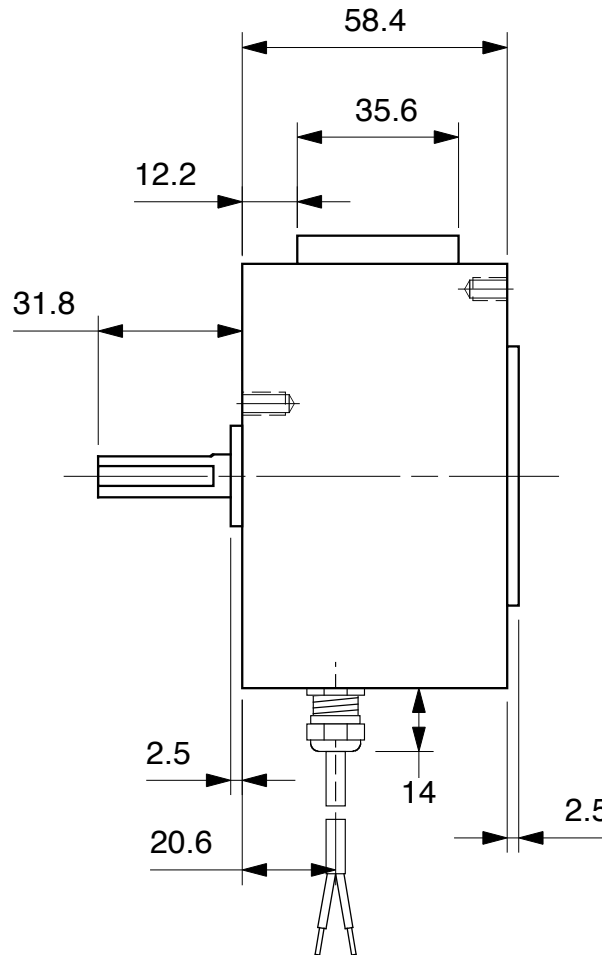

HYSTERESIS BRAKE H140 - 1M

Units : mm
Scale : 60%

Drawn 9/27/01
Changed 9/27/01

Lake Placid, NY USA
Telephone 518 523-2422
www.placidindustries.com