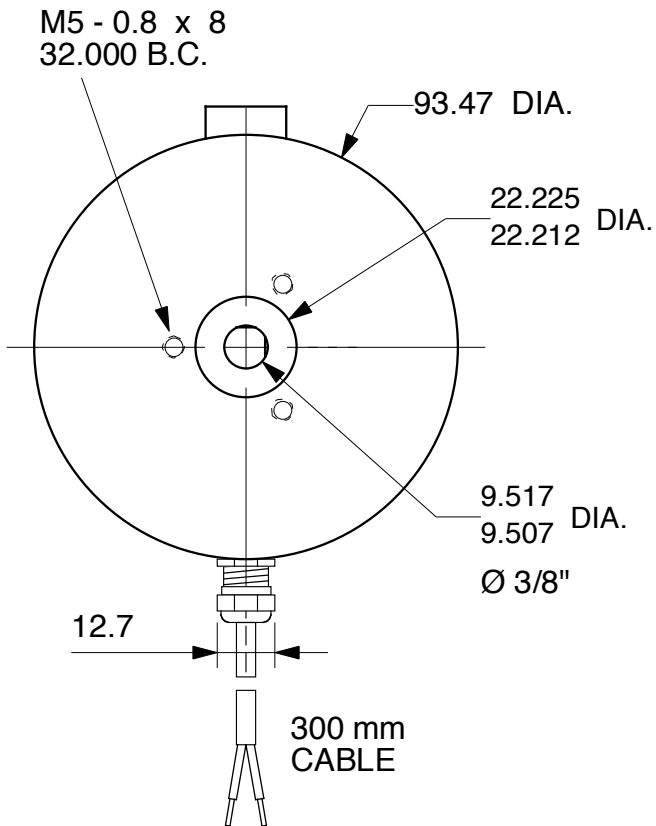

HYSTERESIS BRAKE H140 - 1M

Units : mm
Scale : 60%

Drawn 9/27/01
Changed 9/27/01

Lake Placid, NY USA
Telephone 518 523-2422
www.placidindustries.com