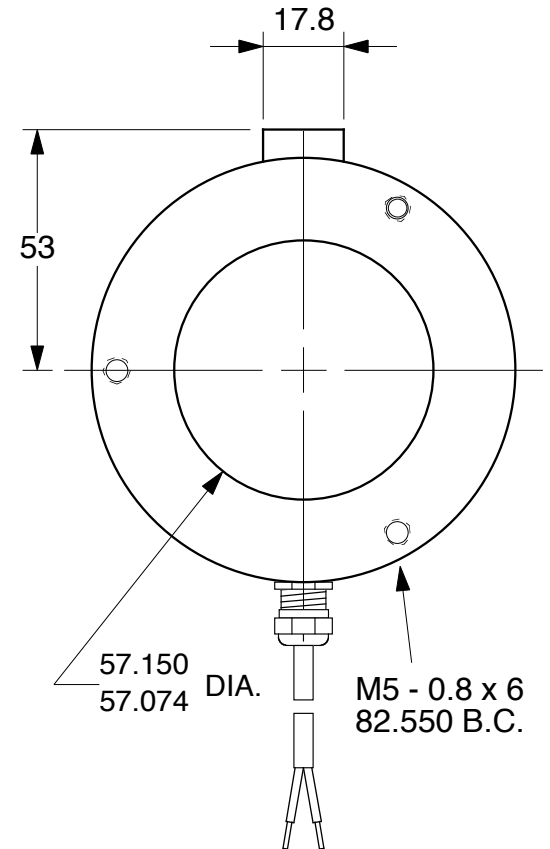

HYSTERESIS BRAKE H140 - 1M

Units : mm
Scale : 60%

Drawn 9/27/01
Changed 9/27/01

Lake Placid, NY USA
Telephone 518 523-2422
www.placidindustries.com