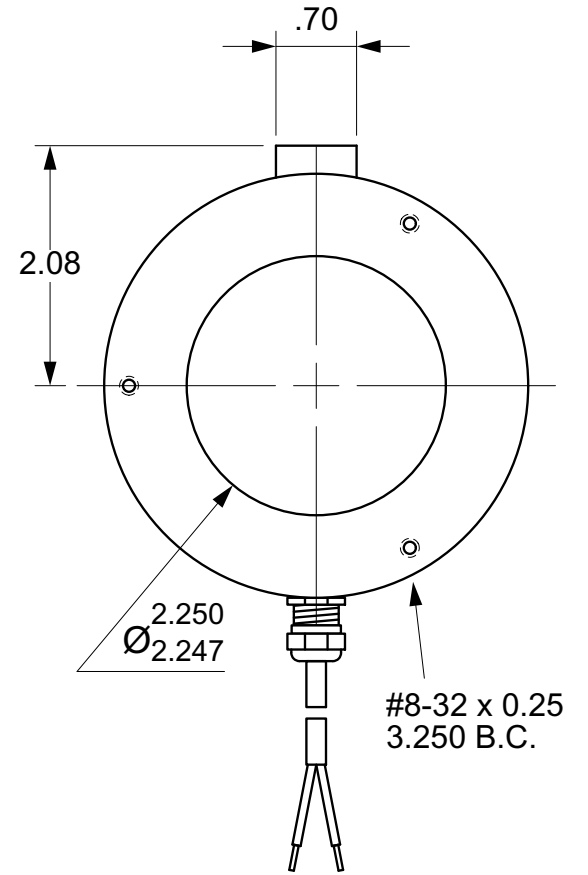

HYSTERESIS BRAKE H140 - 1

Units : inches
Scale : 60%

Drawn 9/27/01
Changed 9/27/01

Lake Placid, NY USA
Telephone 518 523-2422
www.placidindustries.com