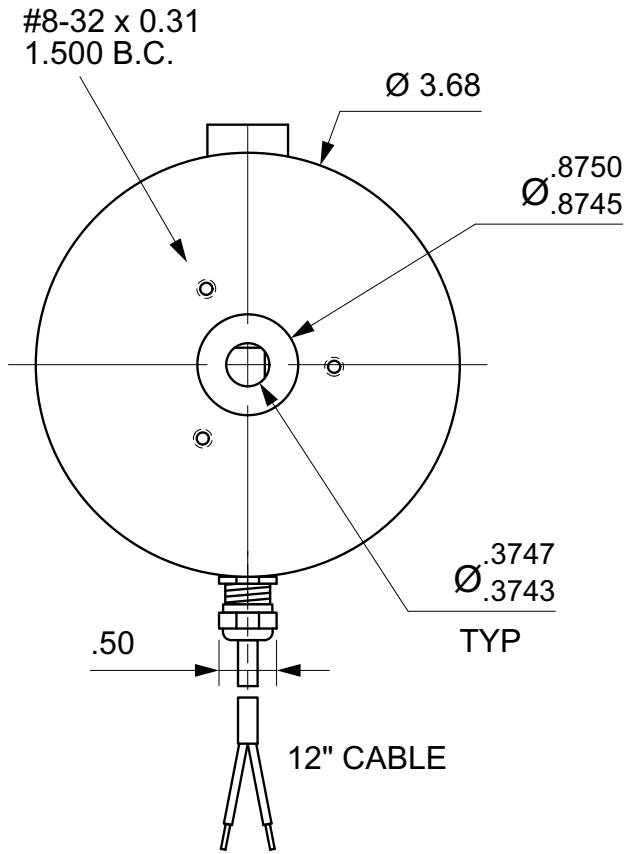

HYSTERESIS BRAKE H140 - 1

Units : inches
Scale : 60%

Drawn 9/27/01
Changed 9/27/01

Lake Placid, NY USA
Telephone 518 523-2422
www.placidindustries.com