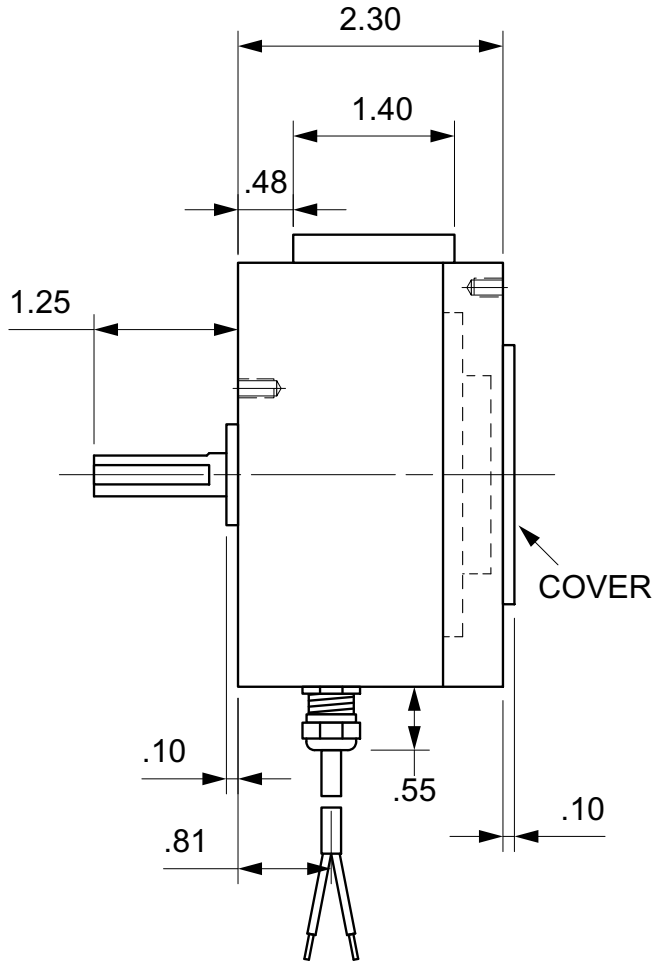

HYSTERESIS BRAKE H140 - 1

Units : inches
Scale : 60%

Drawn 9/27/01
Changed 9/27/01

Lake Placid, NY USA
Telephone 518 523-2422
www.placidindustries.com