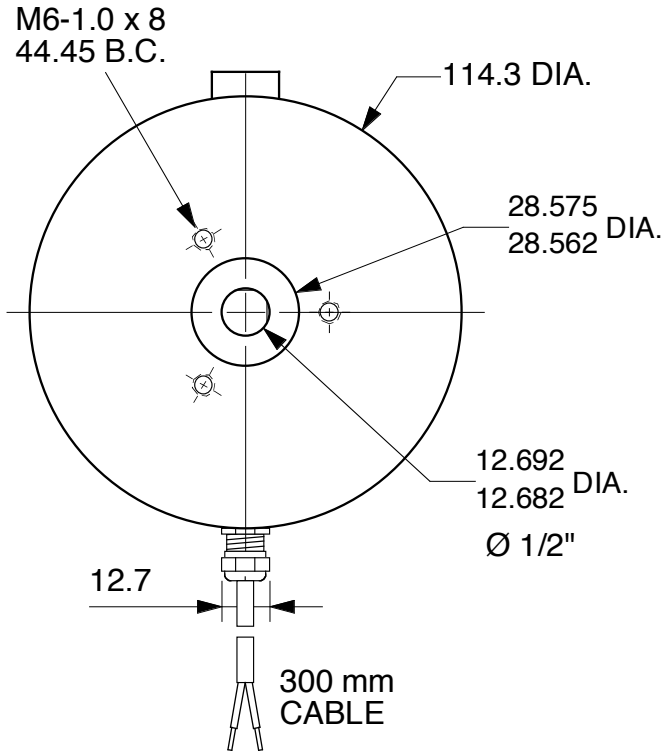

# HYSTERESIS BRAKE H250 - 1M

Units : mm  
 Scale : 50%

Drawn 9/27/01  
 Changed 9/27/01

Lake Placid, NY USA  
 Telephone 518 523-2422  
 www.placidindustries.com