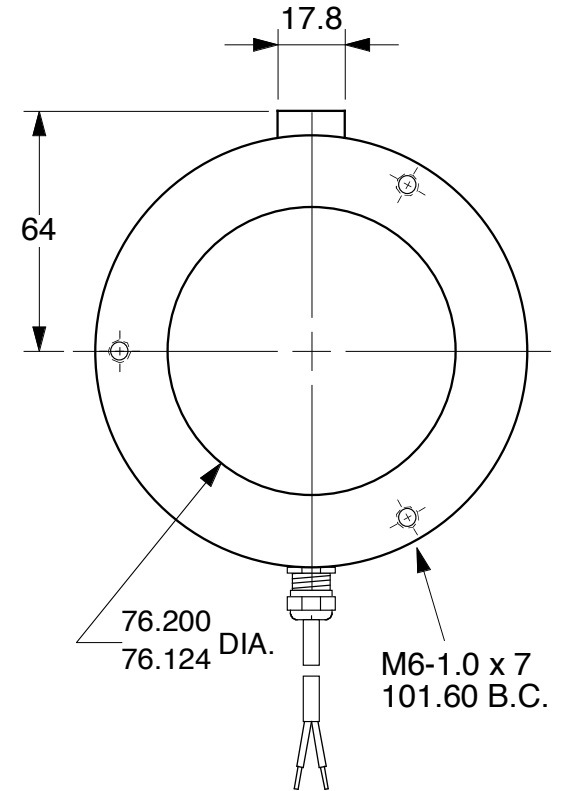

# HYSTERESIS BRAKE H250 - 1M

Units : mm  
 Scale : 50%

Drawn 9/27/01  
 Changed 9/27/01

Lake Placid, NY USA  
 Telephone 518 523-2422  
 www.placidindustries.com