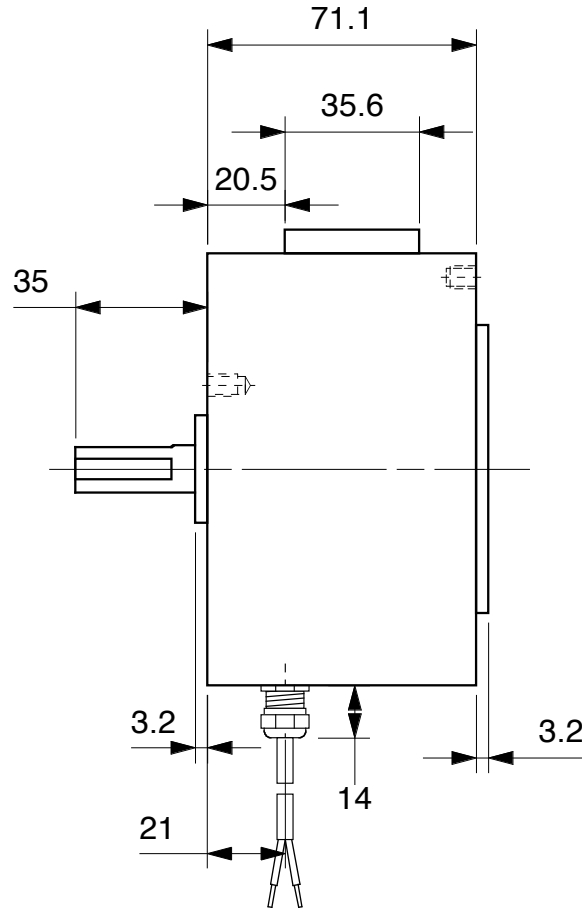

# HYSTERESIS BRAKE H250 - 1M

Units : mm  
 Scale : 50%

Drawn 9/27/01  
 Changed 9/27/01

Lake Placid, NY USA  
 Telephone 518 523-2422  
 www.placidindustries.com