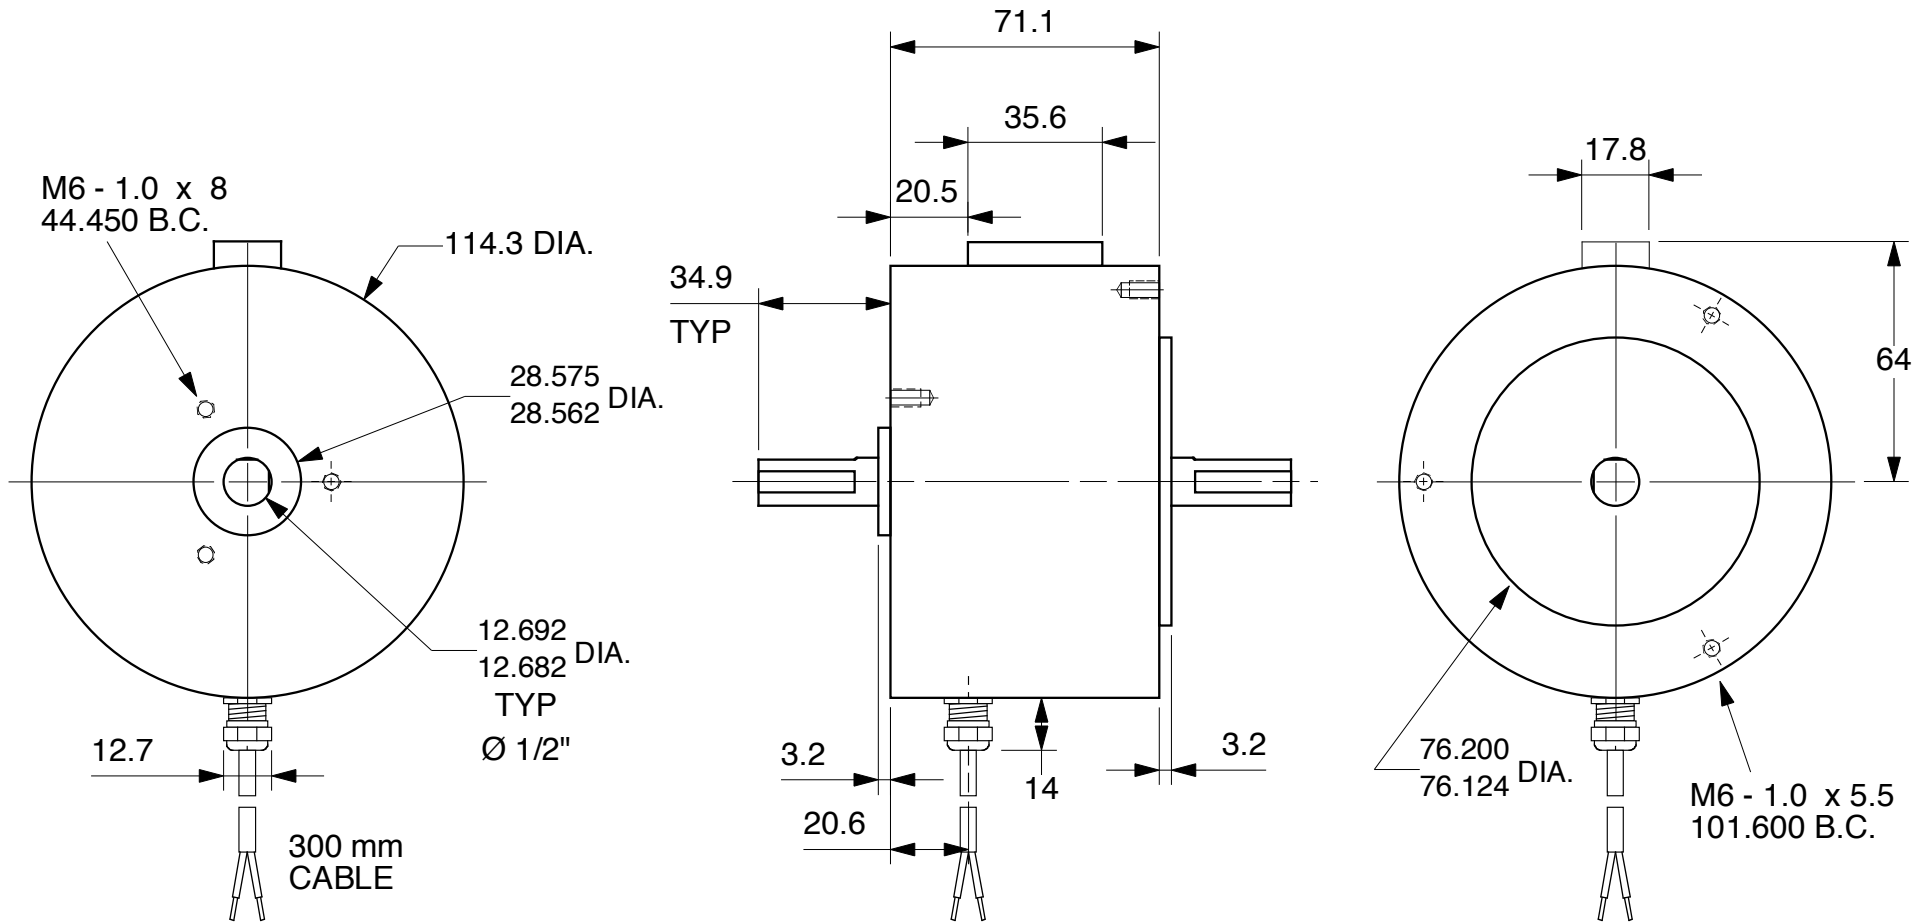

HYSTERESIS BRAKE H250 - 2M

Units : mm
Scale : 50%

Drawn 9/27/01
Changed 9/27/01

Lake Placid, NY USA
Telephone 518 523-2422
www.placidindustries.com