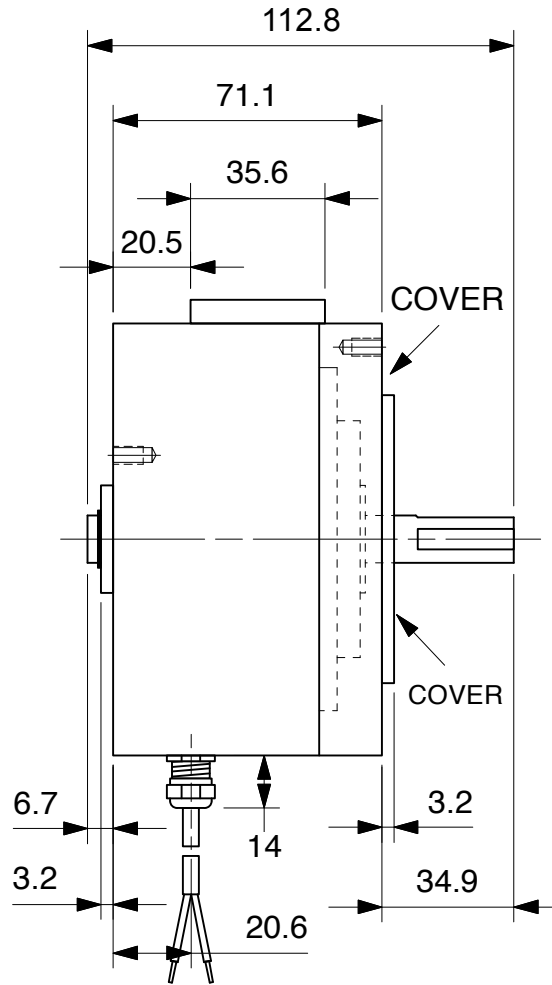

HYSTERESIS BRAKE H250 - 3

Units : inches
 Scale : 50%

Drawn 9/27/01
 Changed 10/26/10

Lake Placid, NY USA
 Telephone 518 523-2422
 www.placidindustries.com