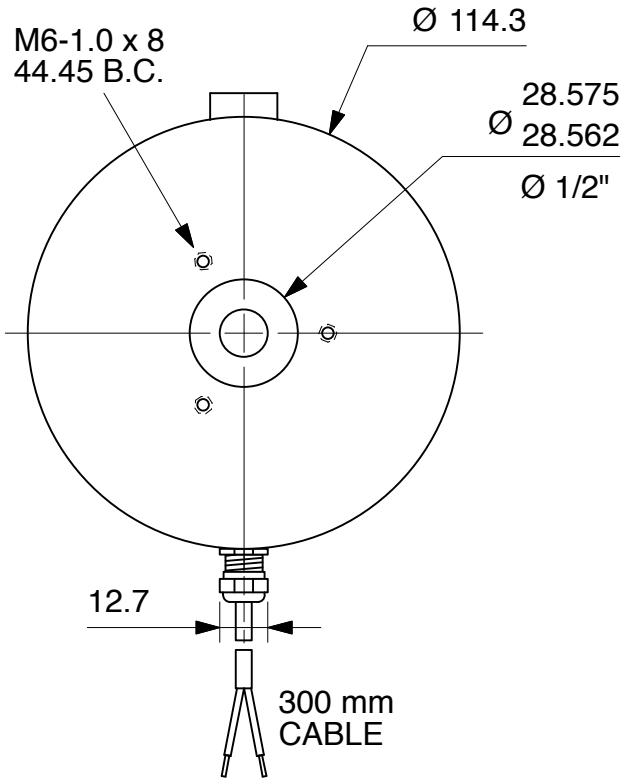

HYSTERESIS BRAKE H250 - 3

Units : inches
 Scale : 50%

Drawn 9/27/01
 Changed 10/26/10

Lake Placid, NY USA
 Telephone 518 523-2422
 www.placidindustries.com