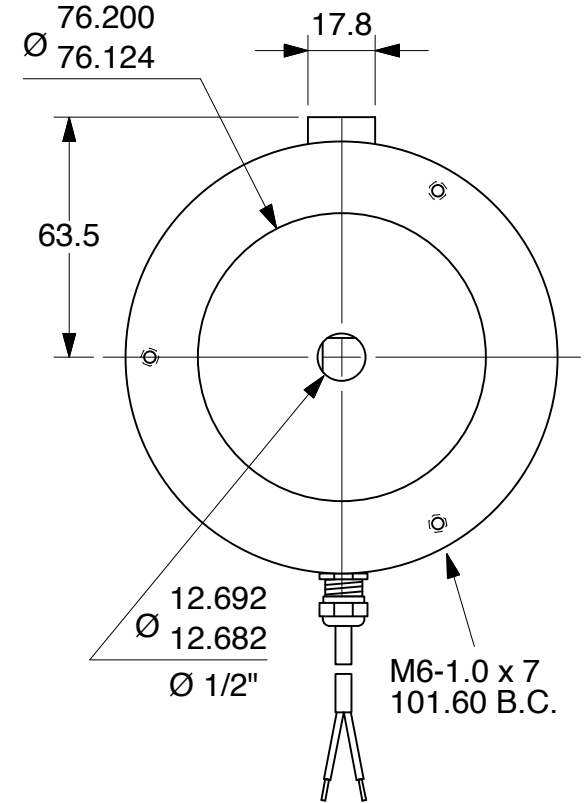

HYSTERESIS BRAKE H250 - 3

Units : inches
 Scale : 50%

Drawn 9/27/01
 Changed 10/26/10

Lake Placid, NY USA
 Telephone 518 523-2422
 www.placidindustries.com