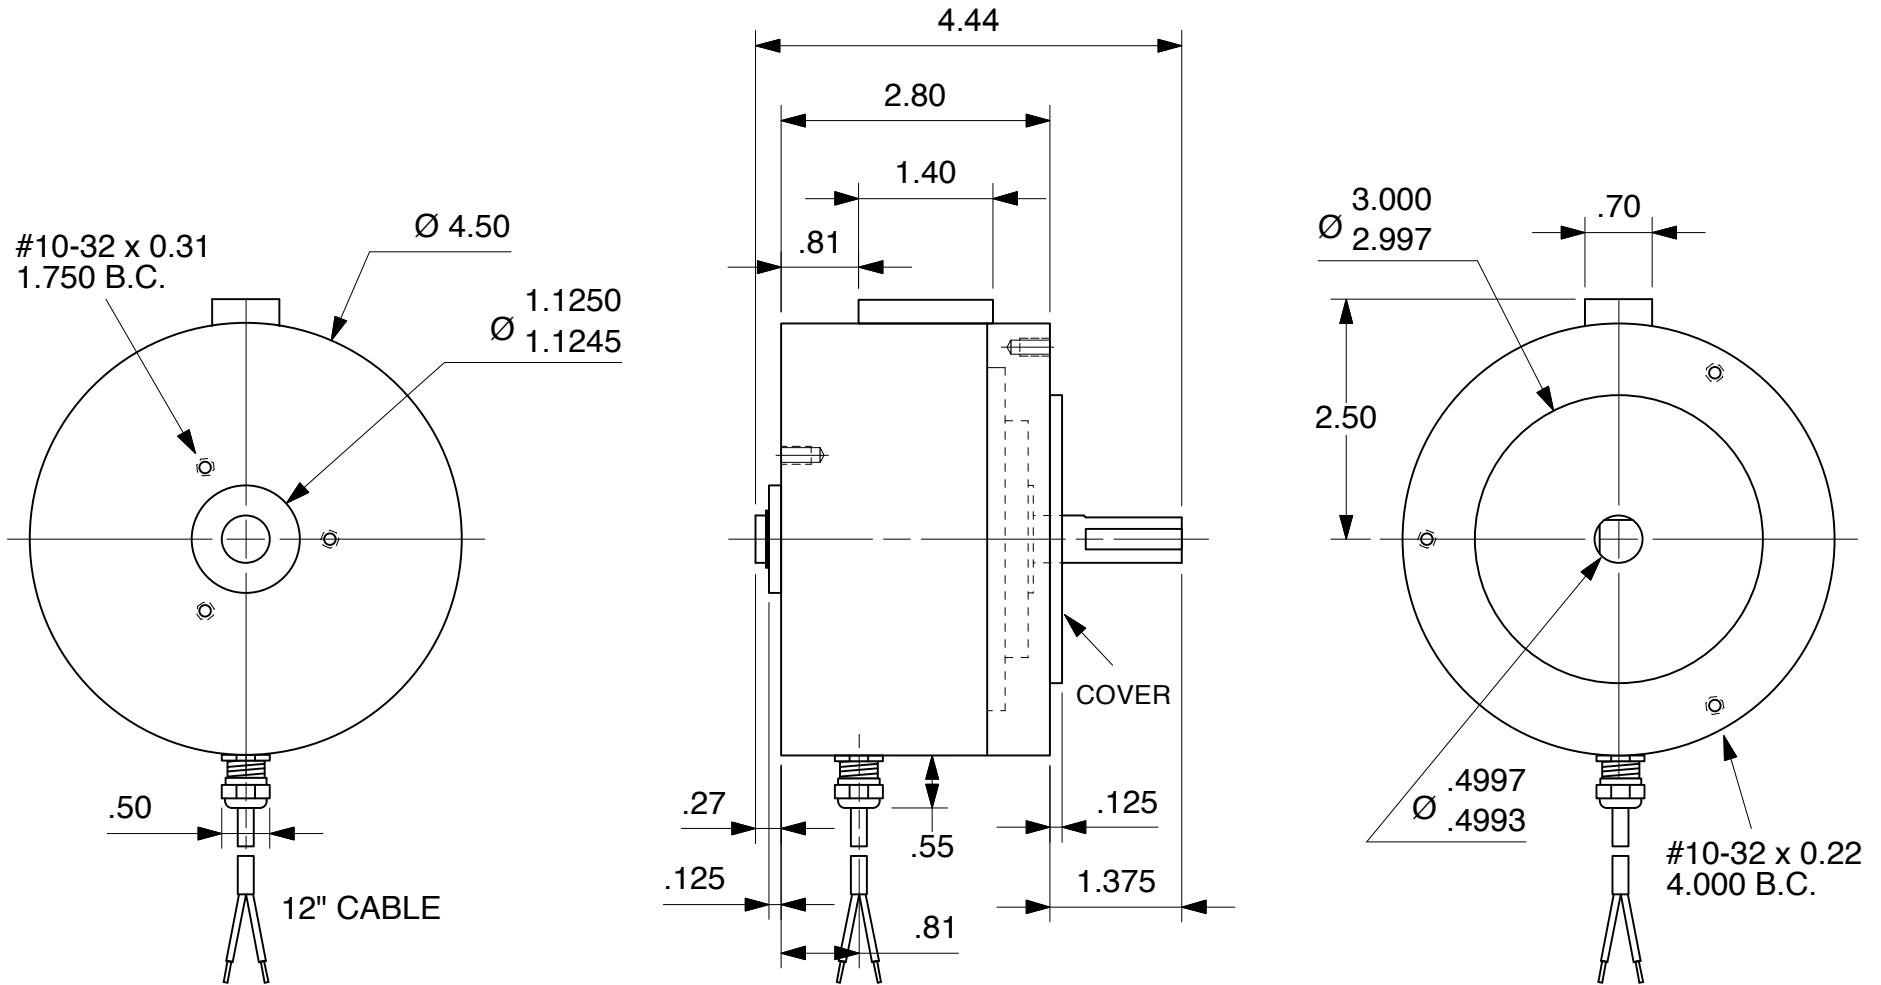

HYSTERESIS BRAKE H250 - 3

Units : inches
Scale : 50%

Drawn 9/27/01
Changed 10/26/10

Lake Placid, NY USA
Telephone 518 523-2422
www.placidindustries.com