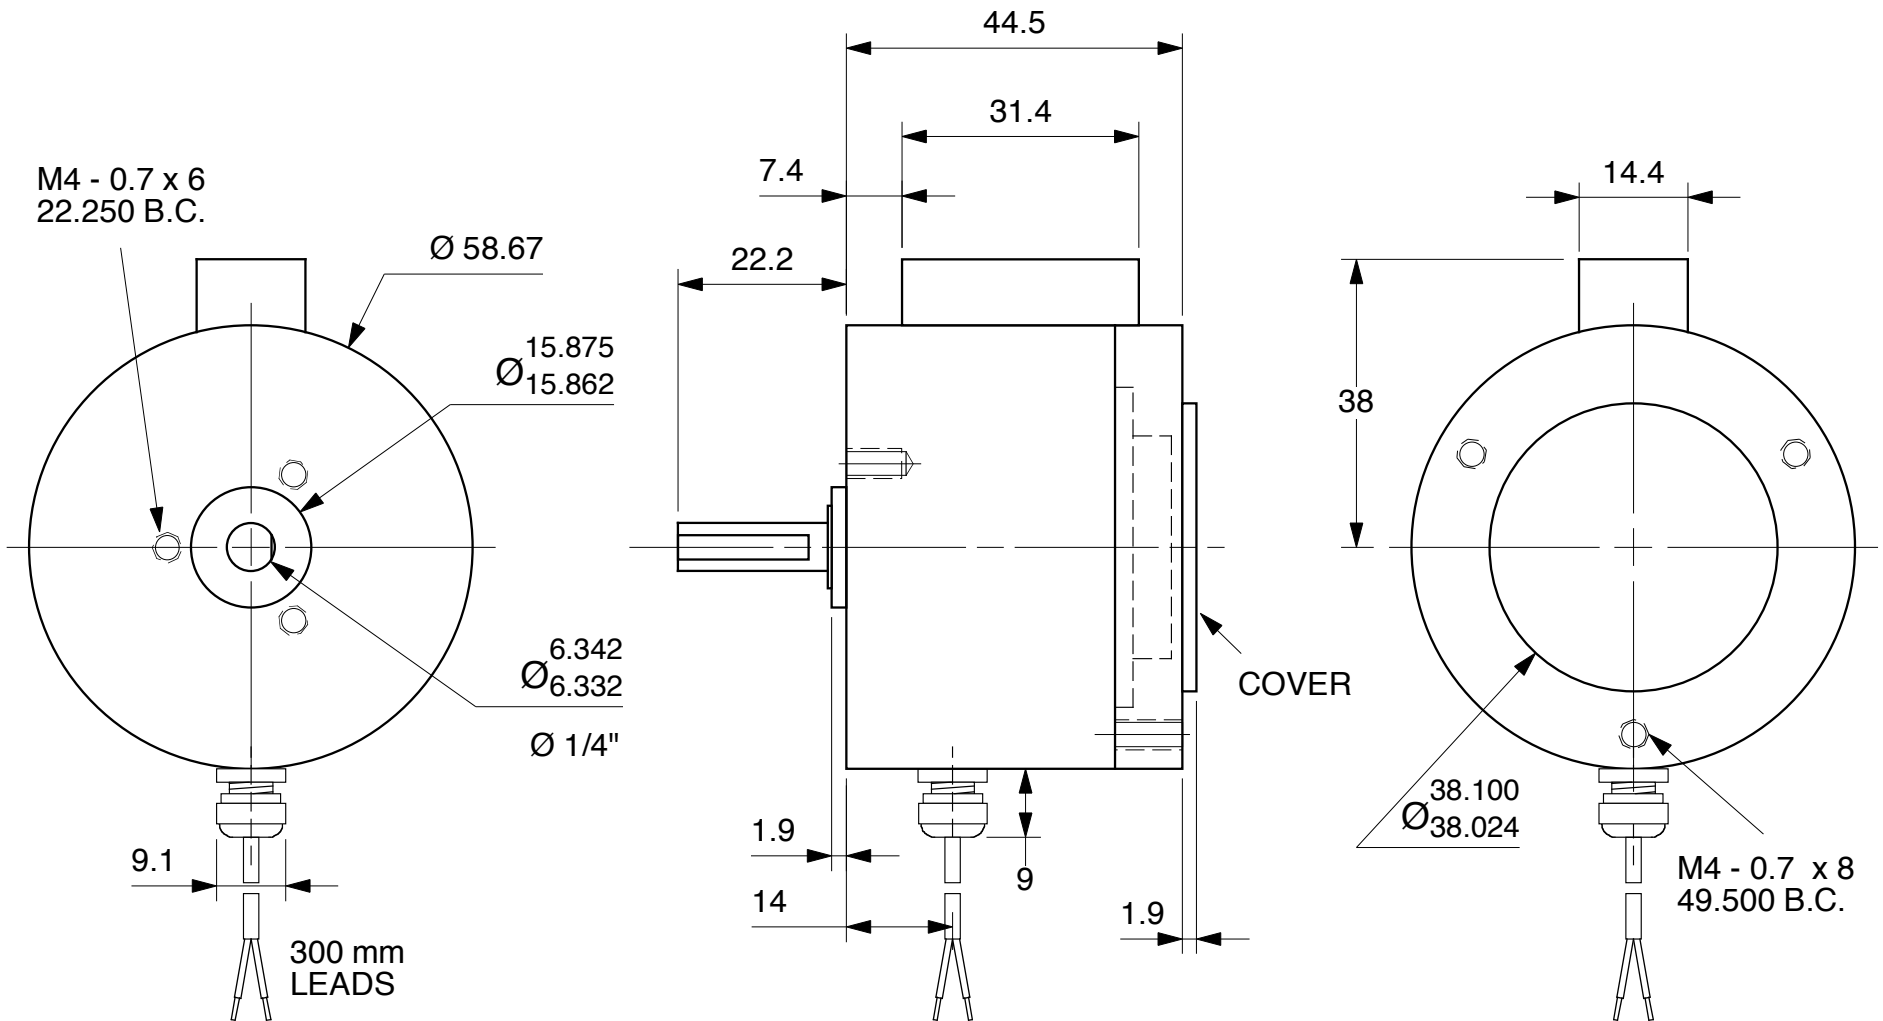

HYSTERESIS BRAKE H35 - 1M

Units : mm
Scale : full

Drawn 9/27/01
Changed 5/8/08

Lake Placid, NY USA
Telephone 518 523-2422
www.placidindustries.com