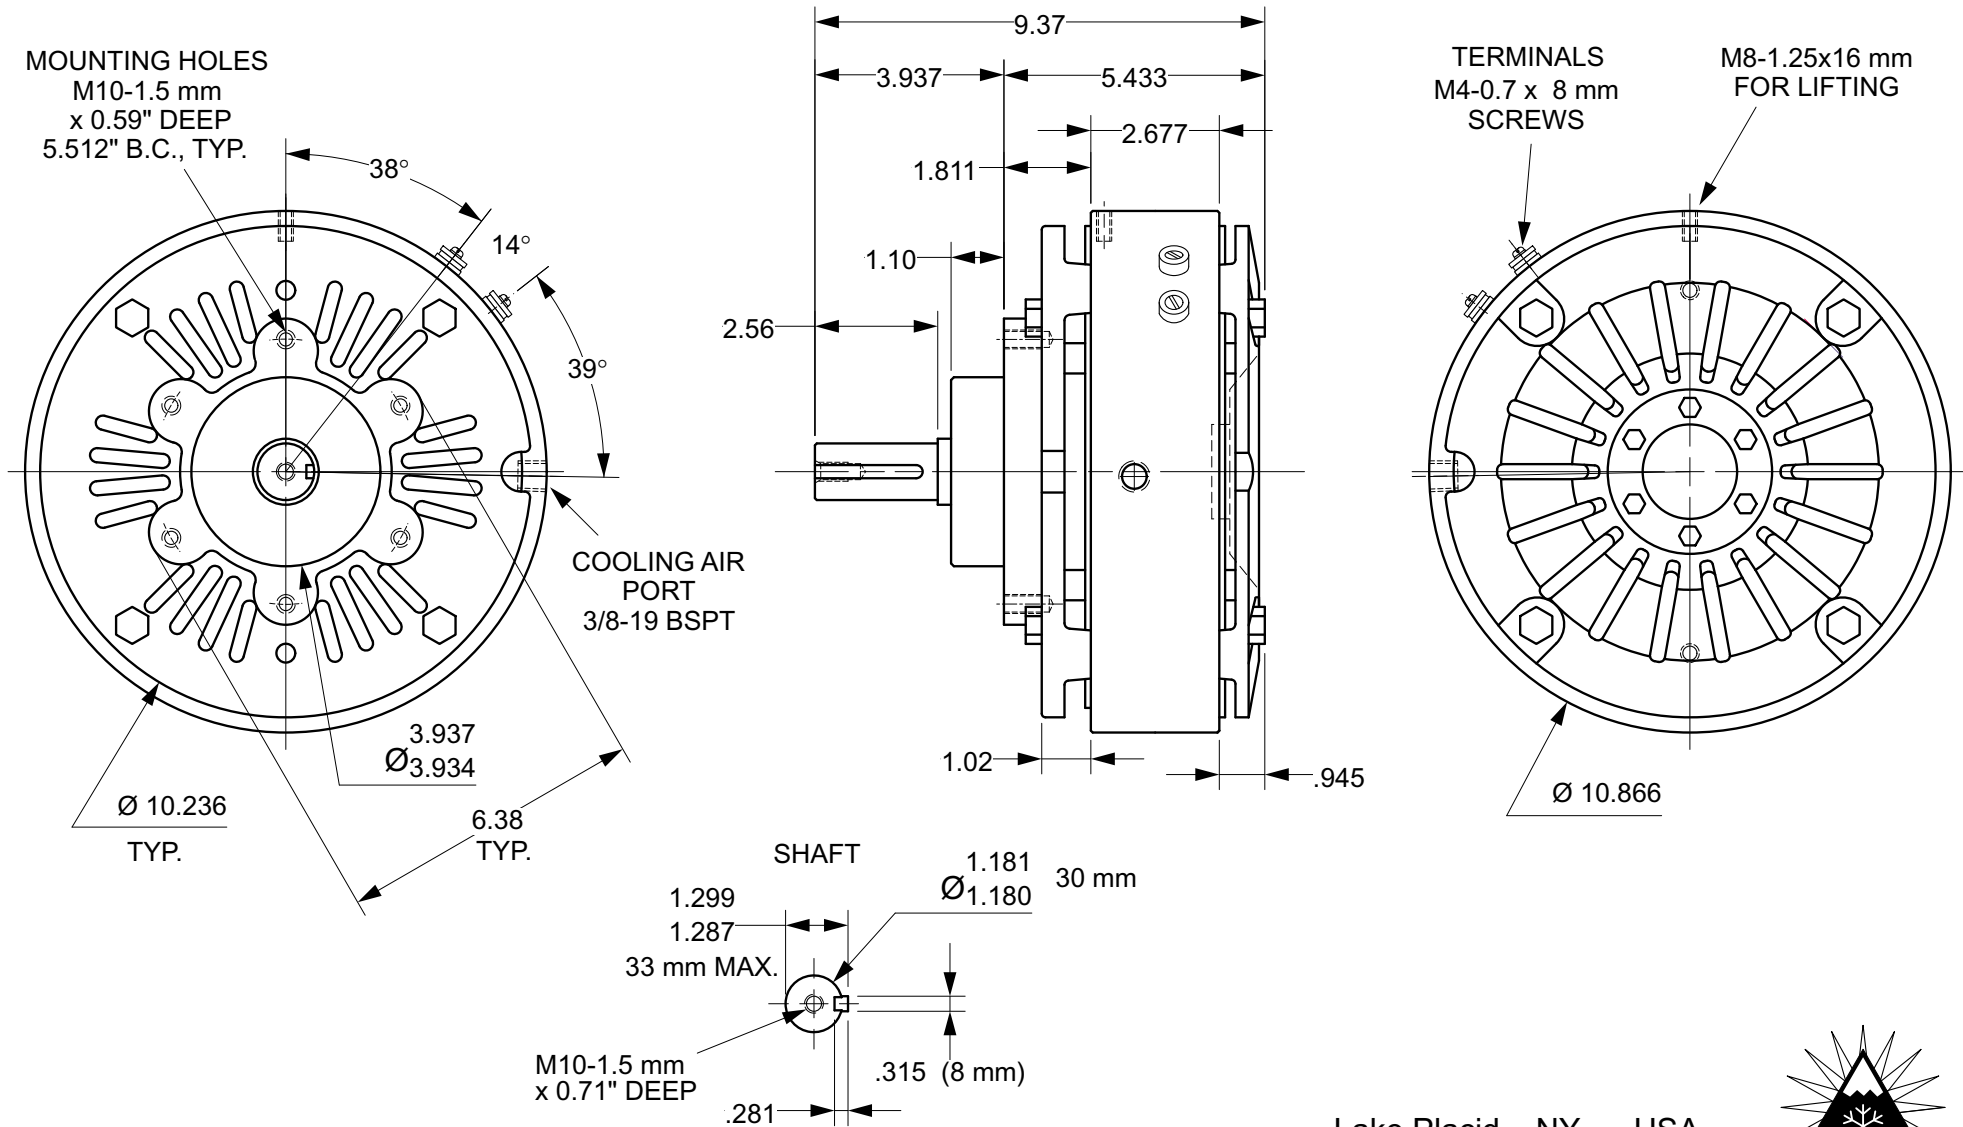

MAGNETIC PARTICLE BRAKE KB-10

Units : inches
Scale : 1/4

Drawn 9/27/03
Changed 3/10/05

Lake Placid, NY USA
Telephone 518 523-2422
www.placidindustries.com