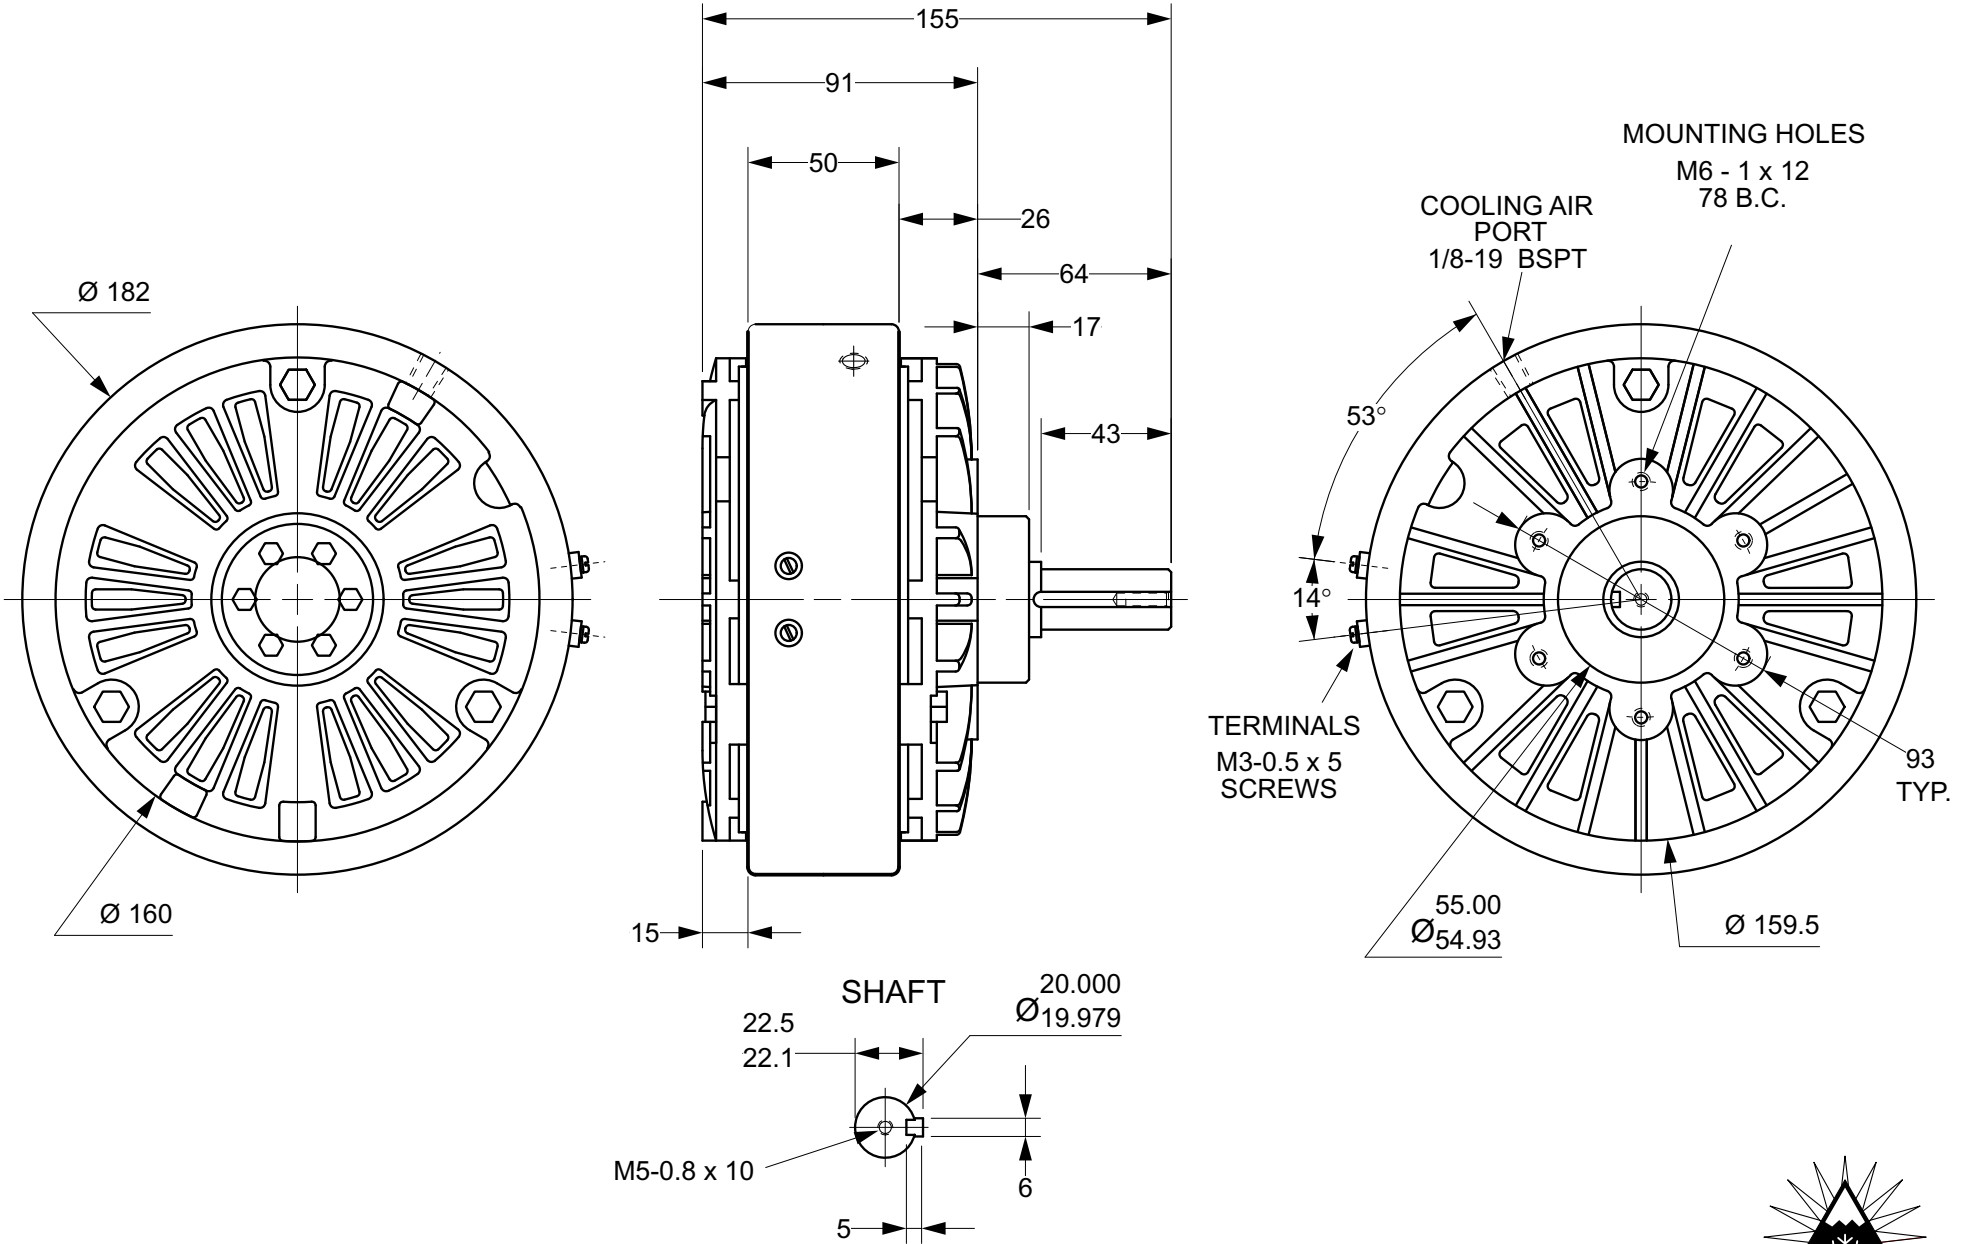

MAGNETIC PARTICLE BRAKE KB-2.5

Units : mm
Scale : 40%

Drawn 1/5/05
Changed 1/29/05

Lake Placid, NY USA
Telephone 518 523-2422
www.placidindustries.com