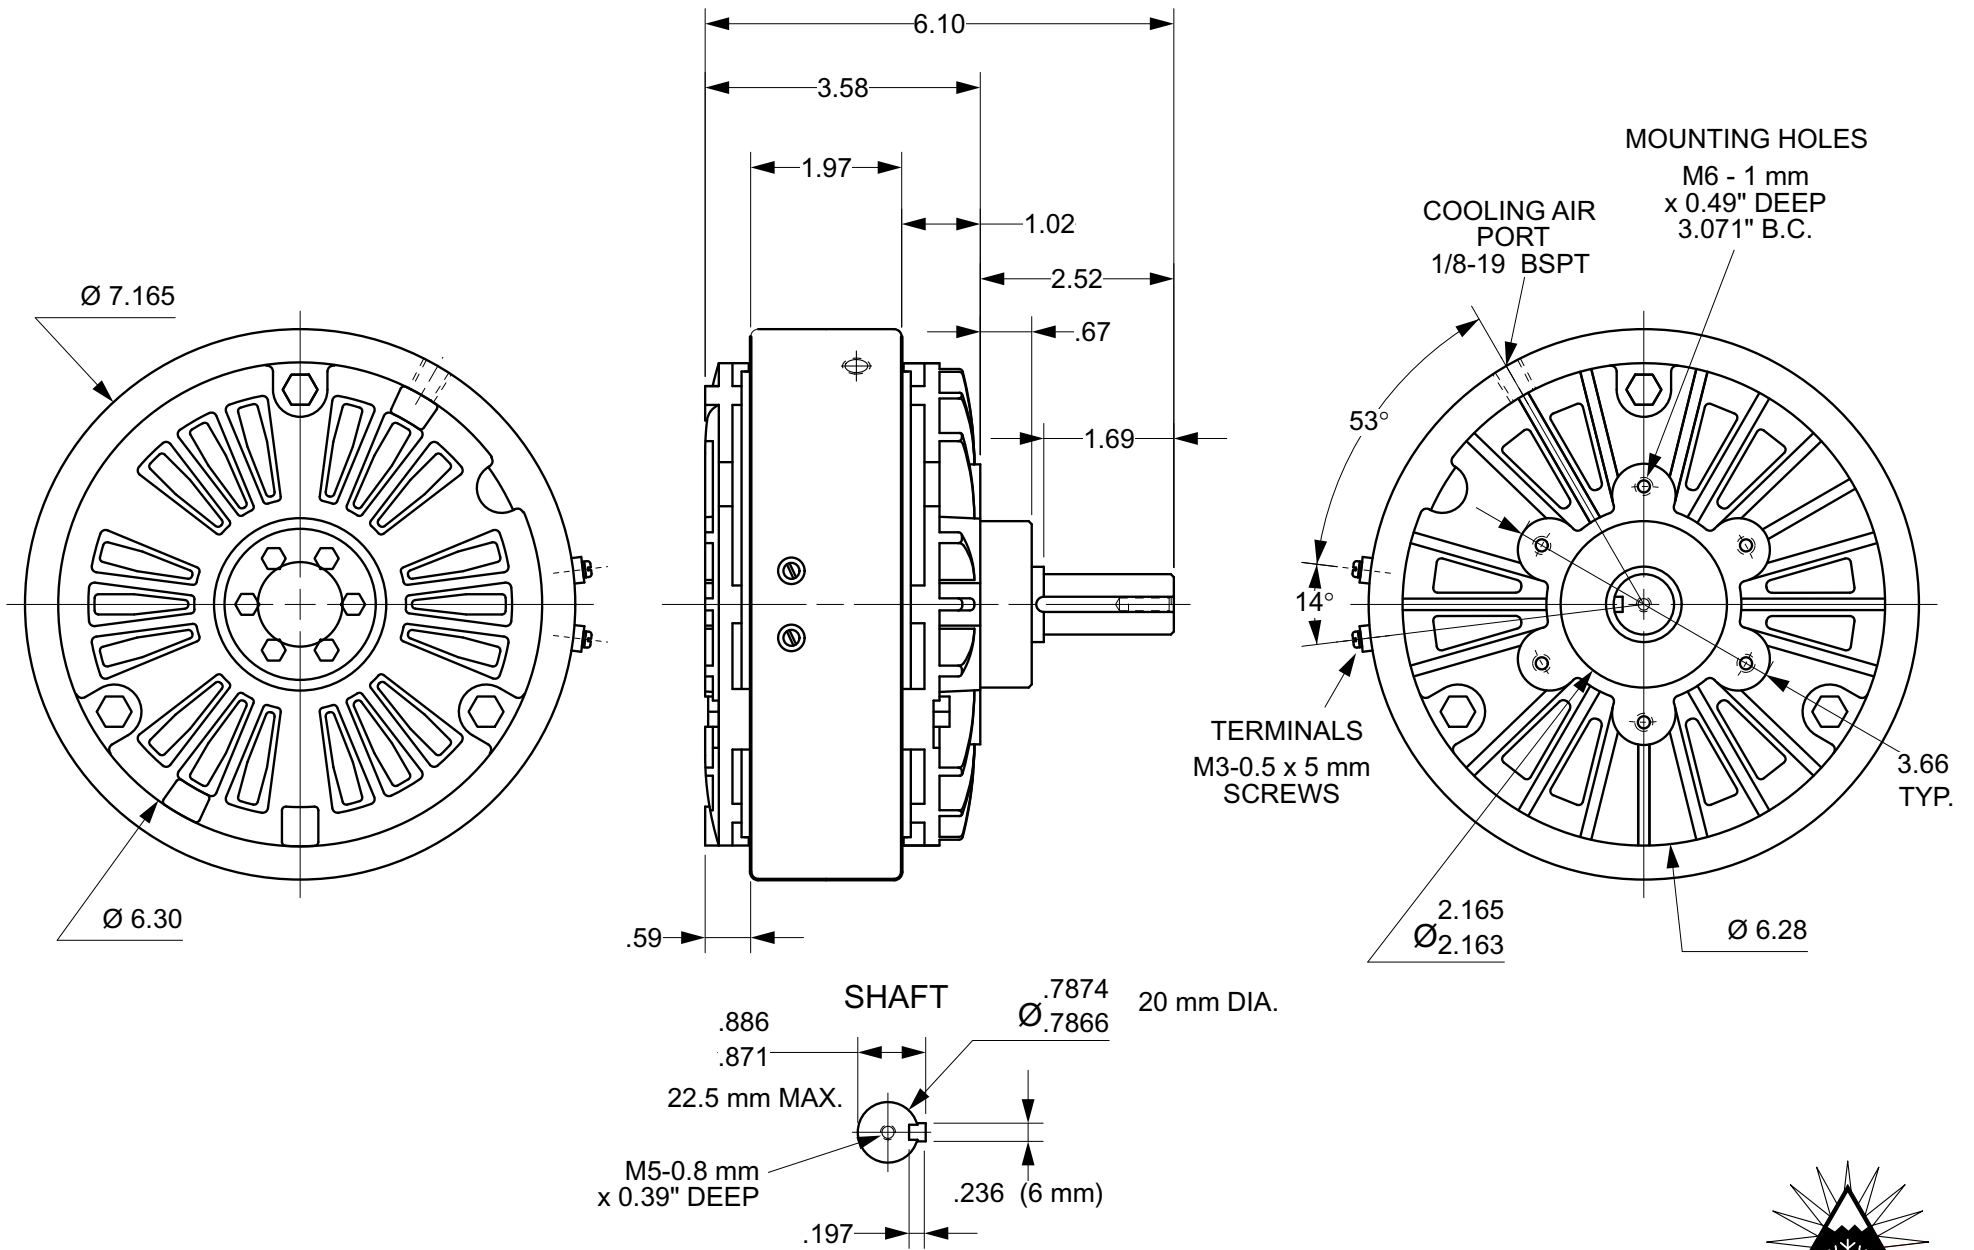

# MAGNETIC PARTICLE BRAKE KB-2.5

Units : inches  
Scale : 40%

Drawn 1/5/05  
Changed 1/29/05

Lake Placid, NY USA  
Telephone 518 523-2422  
www.placidindustries.com