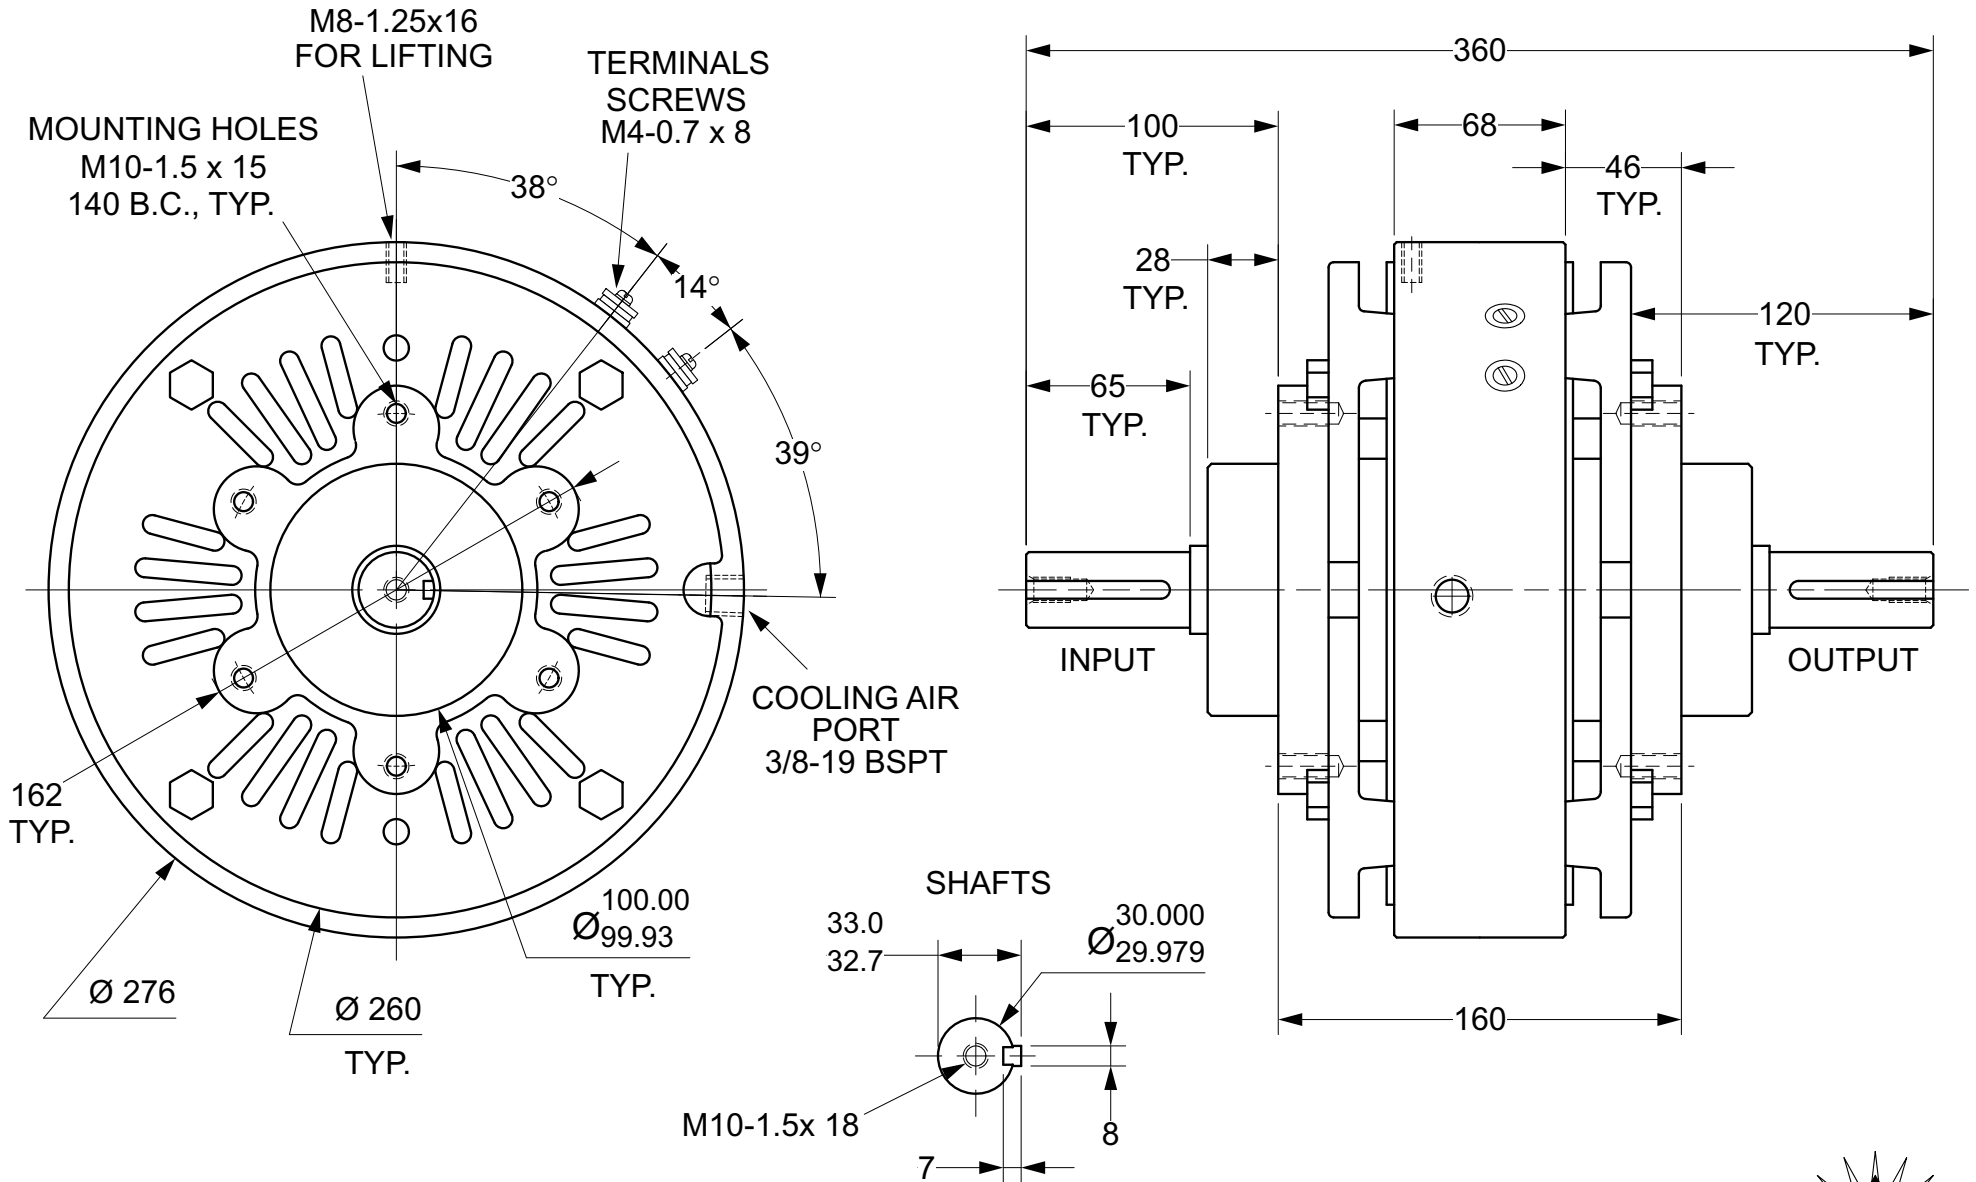

# MAGNETIC PARTICLE CLUTCH KC-10

Units : mm  
Scale : 1/3

Drawn 9/27/03  
Changed 3/10/05

Lake Placid, NY USA  
Telephone 518 523-2422  
www.placidindustries.com