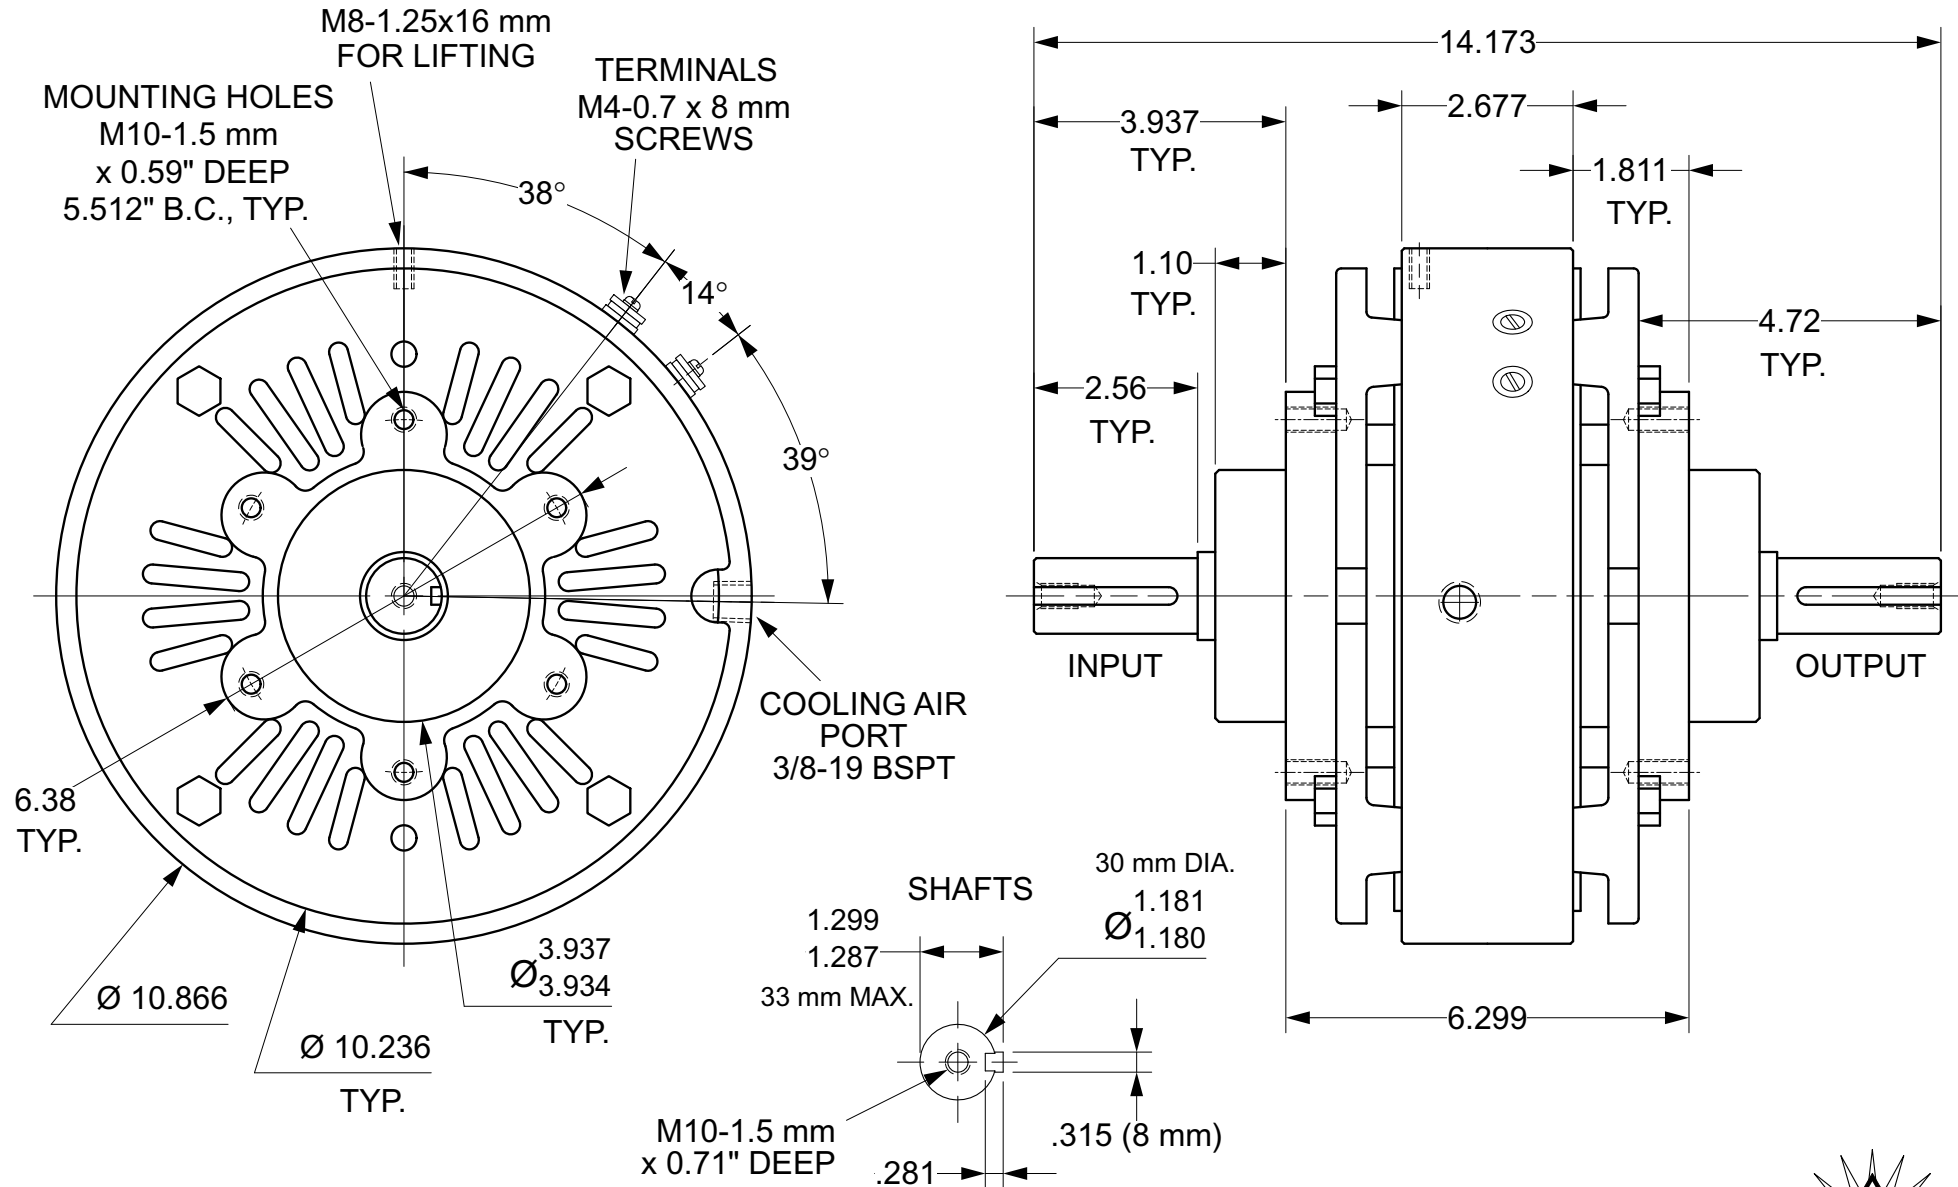

MAGNETIC PARTICLE CLUTCH KC-10

Units : inches
Scale : 1/3

Drawn 9/27/03
Changed 3/10/05

Lake Placid, NY USA
Telephone 518 523-2422
www.placidindustries.com