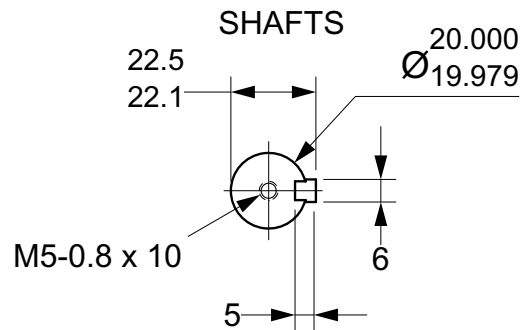

MAGNETIC PARTICLE CLUTCH KC-2.5

Units : mm
 Scale : 40%

Drawn 1/13/04
 Changed 1/28/05

Lake Placid, NY USA
 Telephone 518 523-2422
 www.placidindustries.com