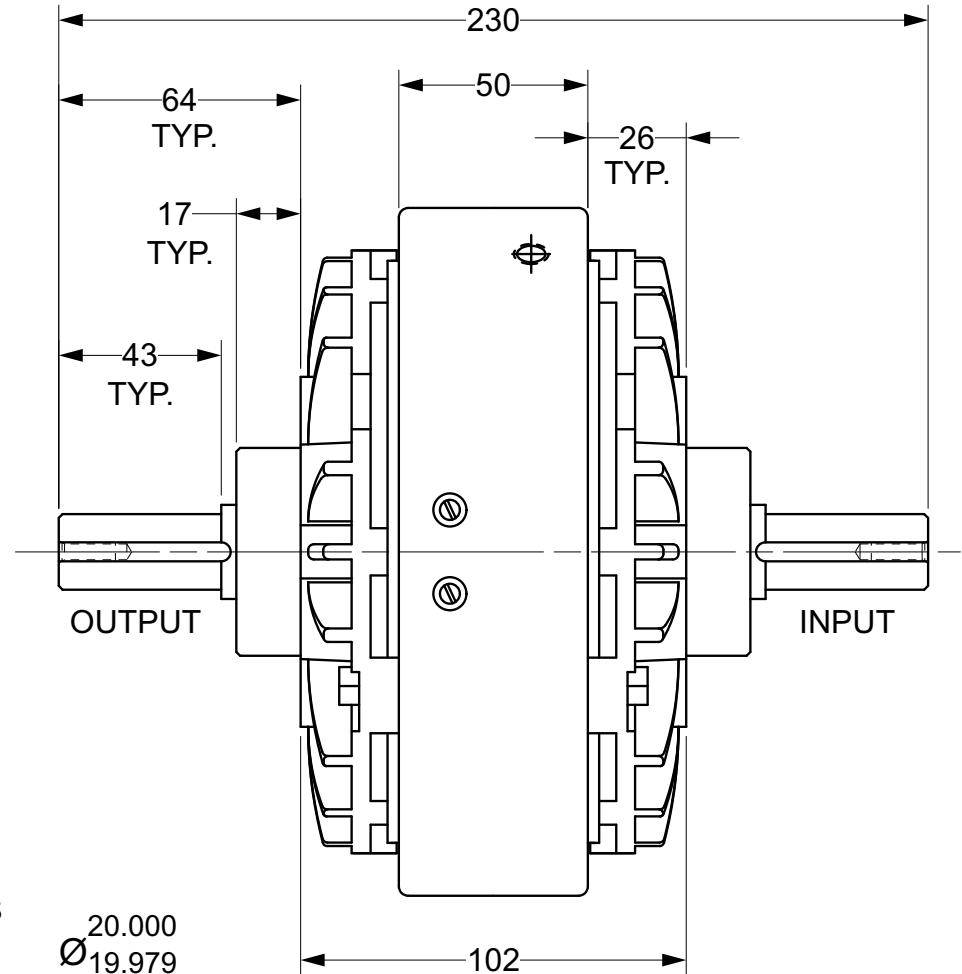

MAGNETIC PARTICLE CLUTCH KC-2.5

Units : mm
 Scale : 40%

Drawn 1/13/04
 Changed 1/28/05

Lake Placid, NY USA
 Telephone 518 523-2422
 www.placidindustries.com