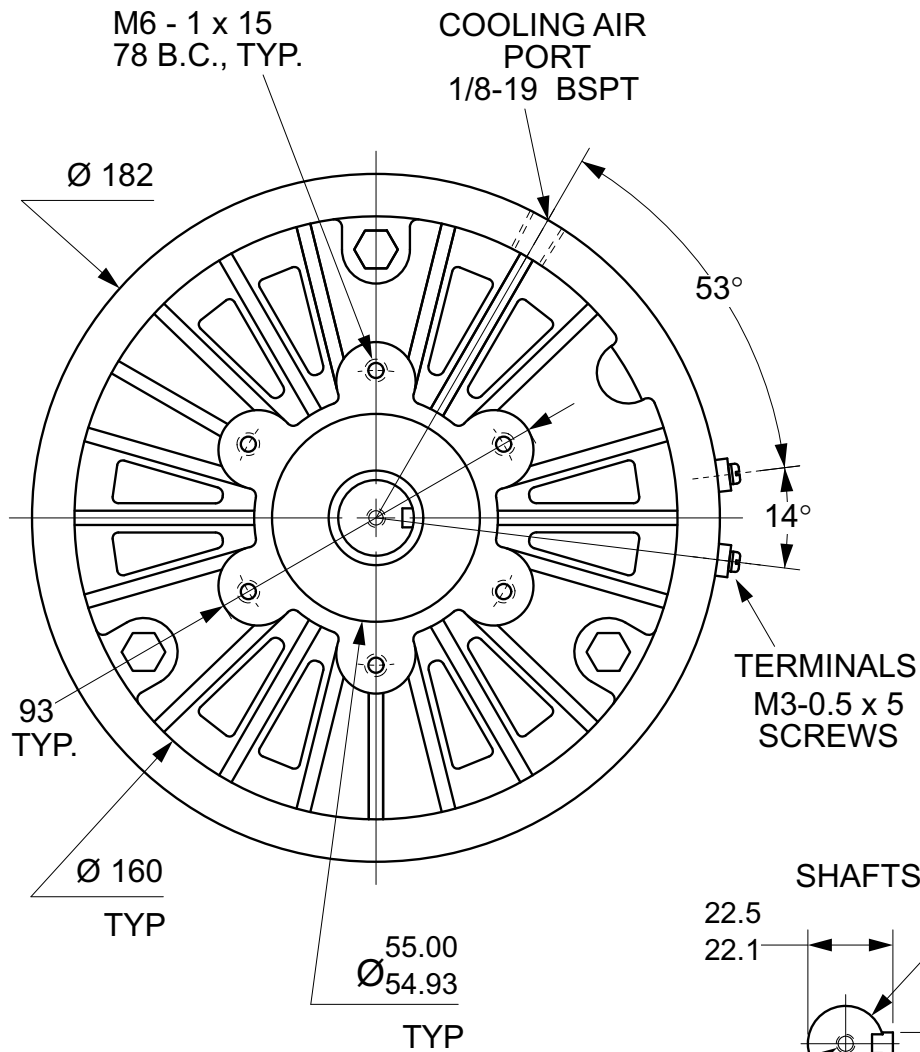

MAGNETIC PARTICLE CLUTCH KC-2.5

Units : mm
 Scale : 40%

Drawn 1/13/04
 Changed 1/28/05

Lake Placid, NY USA
 Telephone 518 523-2422
 www.placidindustries.com