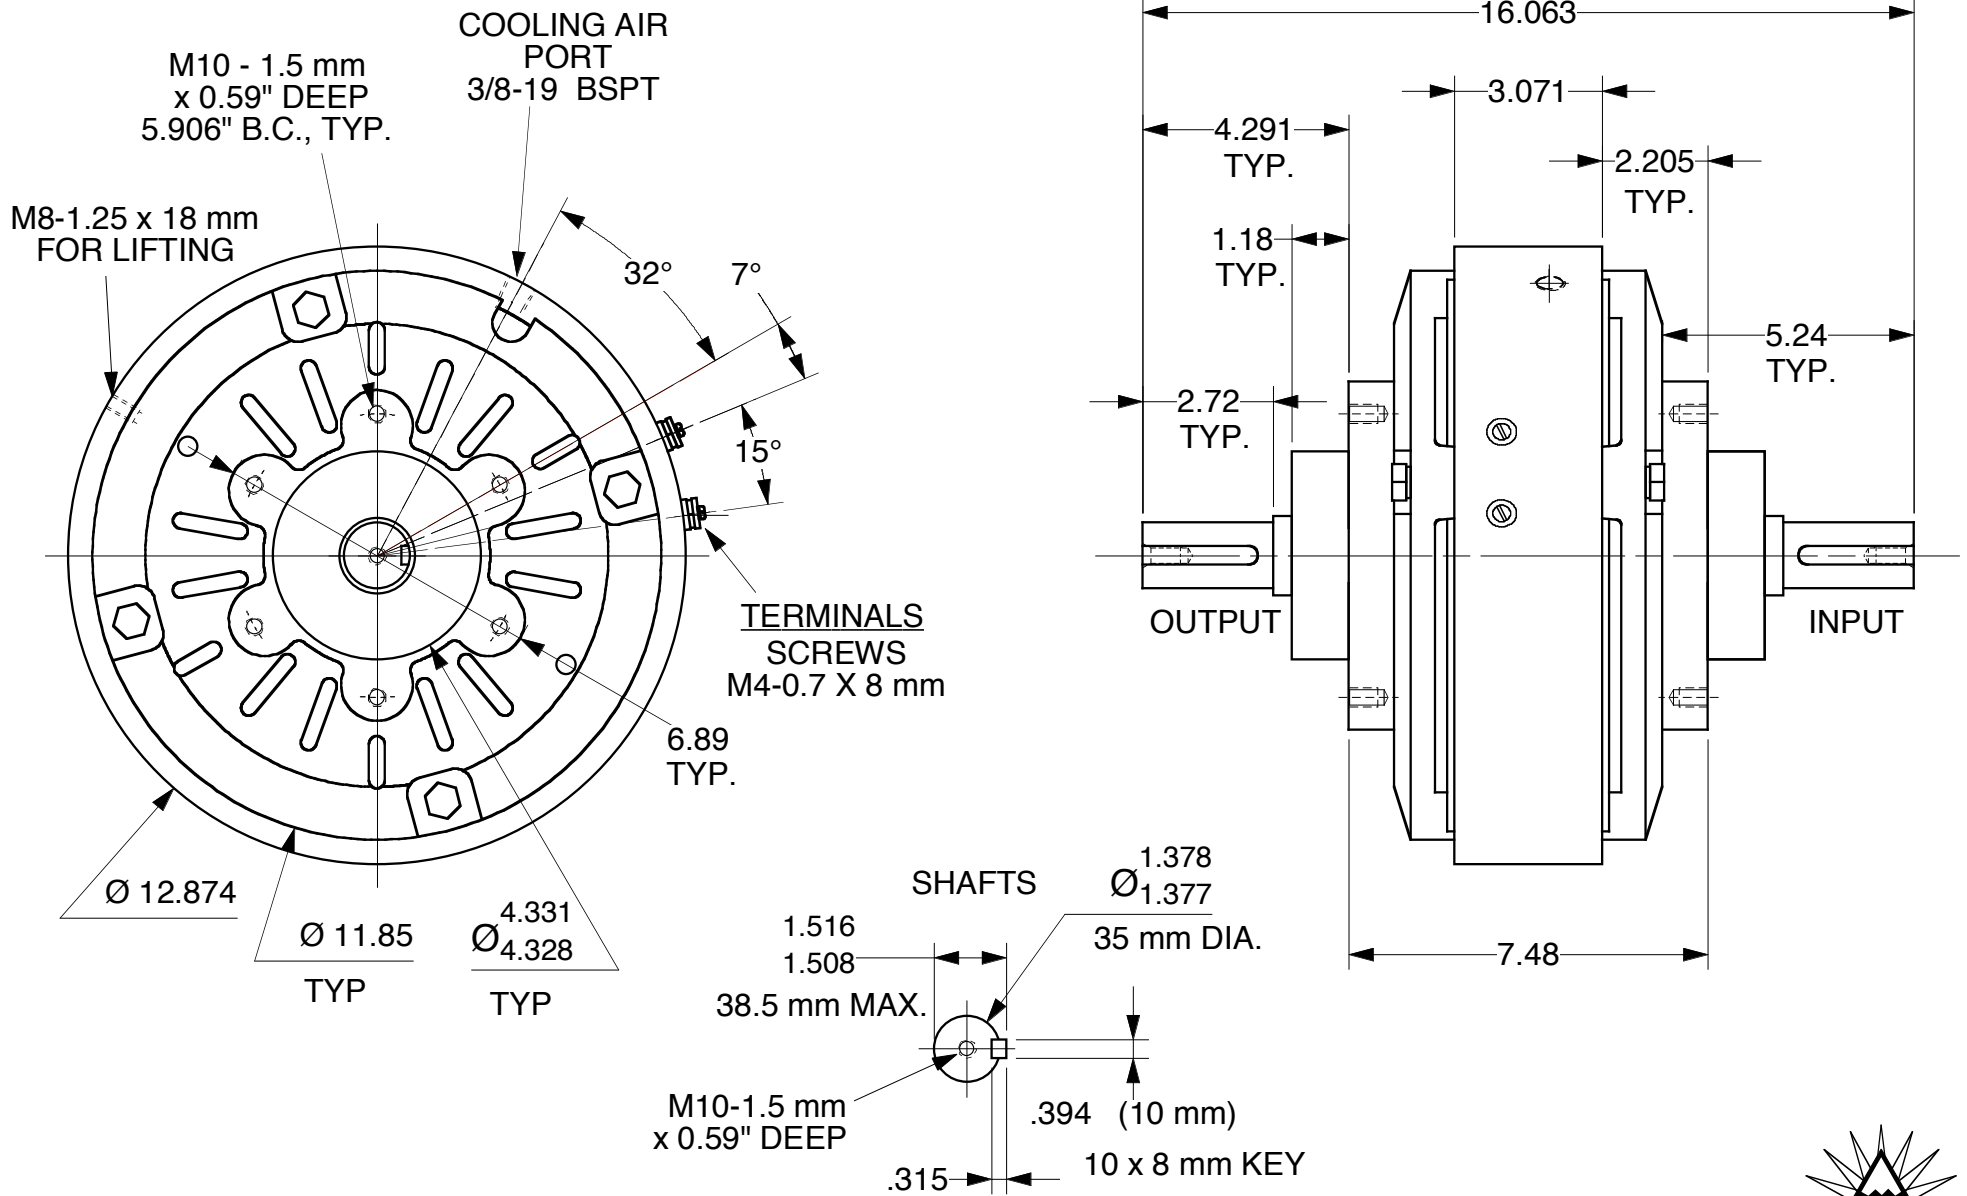

MAGNETIC PARTICLE CLUTCH KC-20

Units : inches
Scale : 1/4

Drawn 4/20/03
Changed 12/11/04

Lake Placid, NY USA
Telephone 518 523-2422
www.placidindustries.com