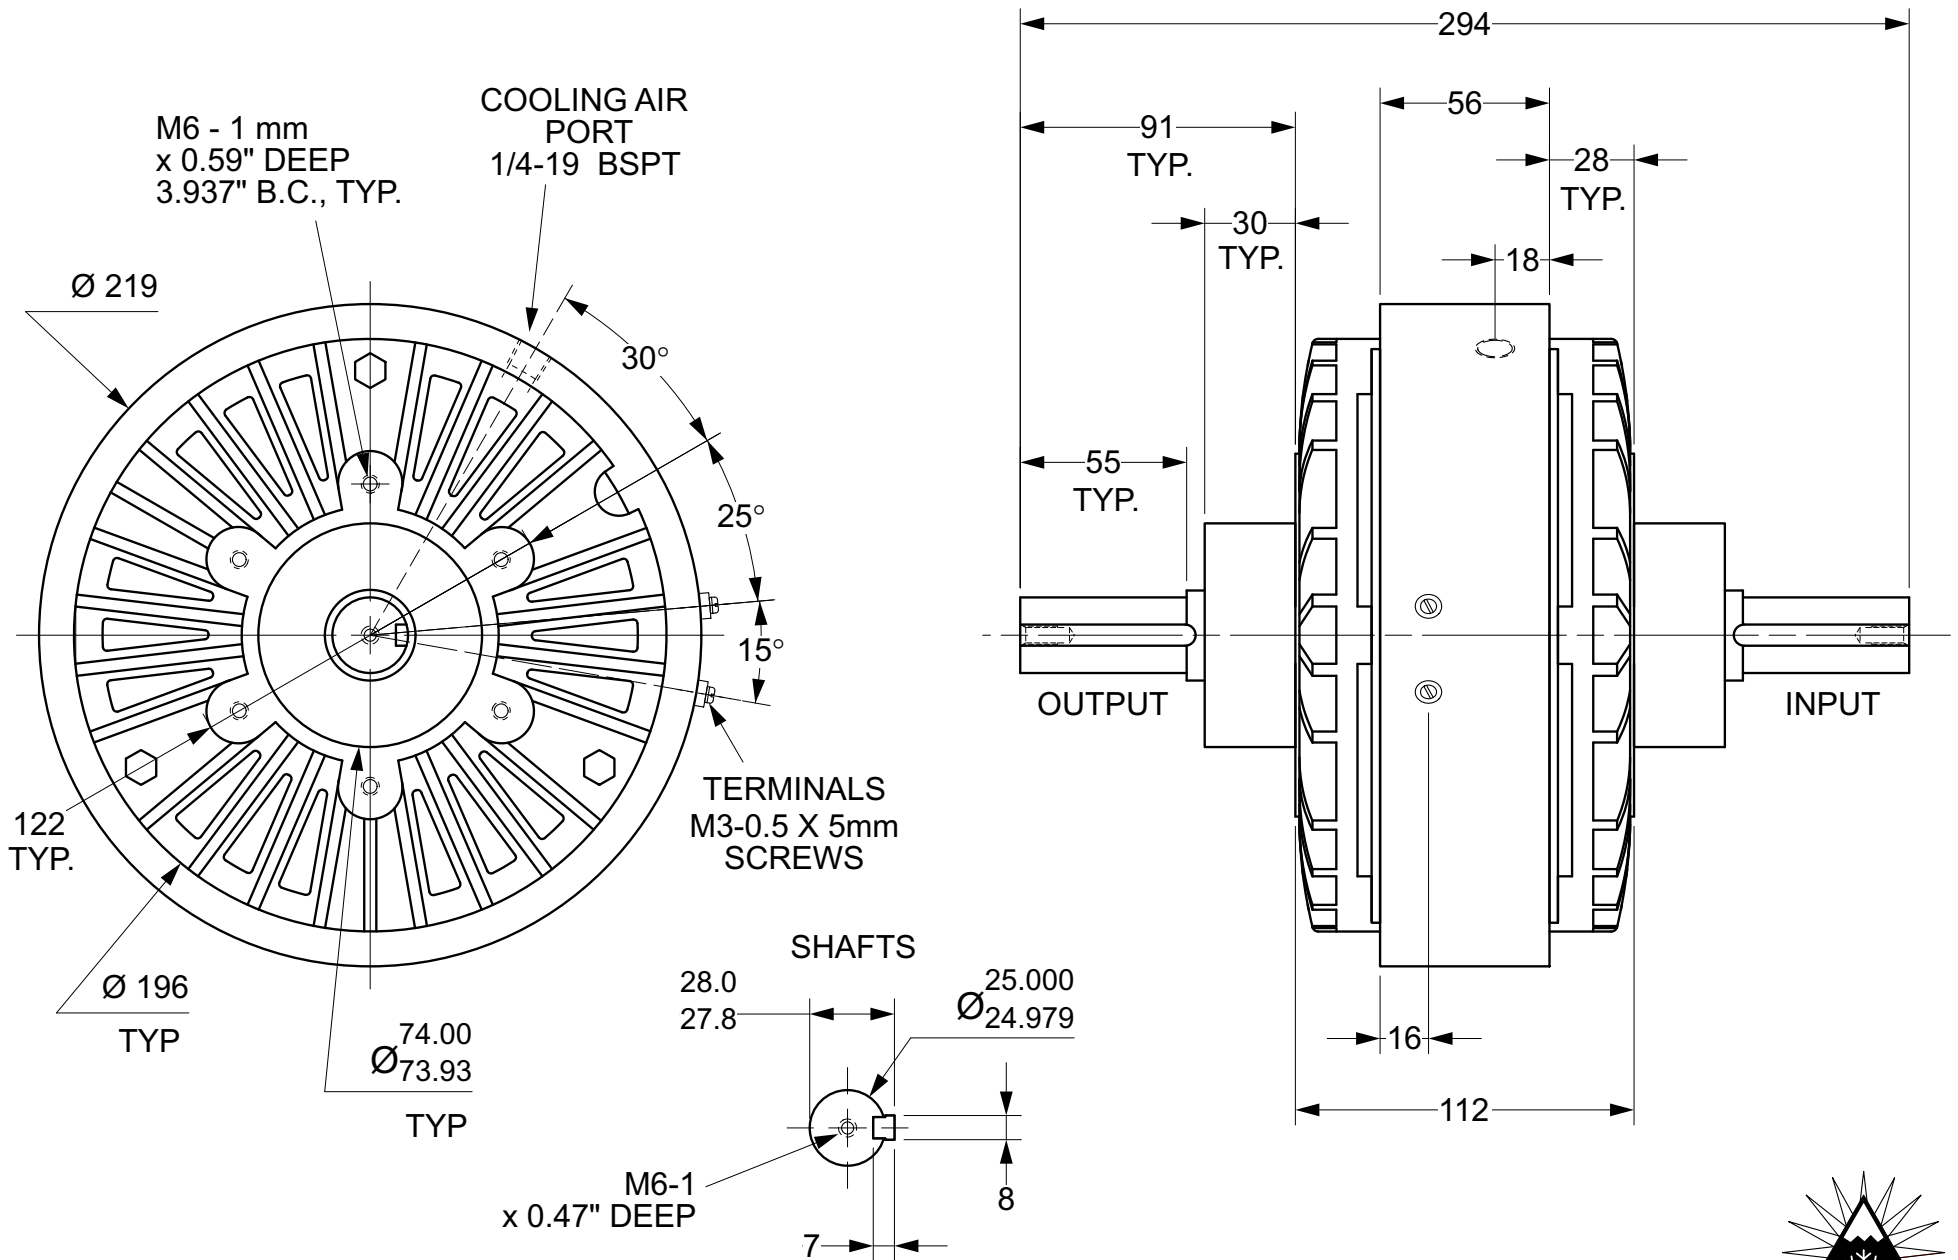

MAGNETIC PARTICLE CLUTCH KC-5

Units : inches
Scale : 40%

Drawn 4/20/03
Changed 12/3/04

Lake Placid, NY USA
Telephone 518 523-2422
www.placidindustries.com