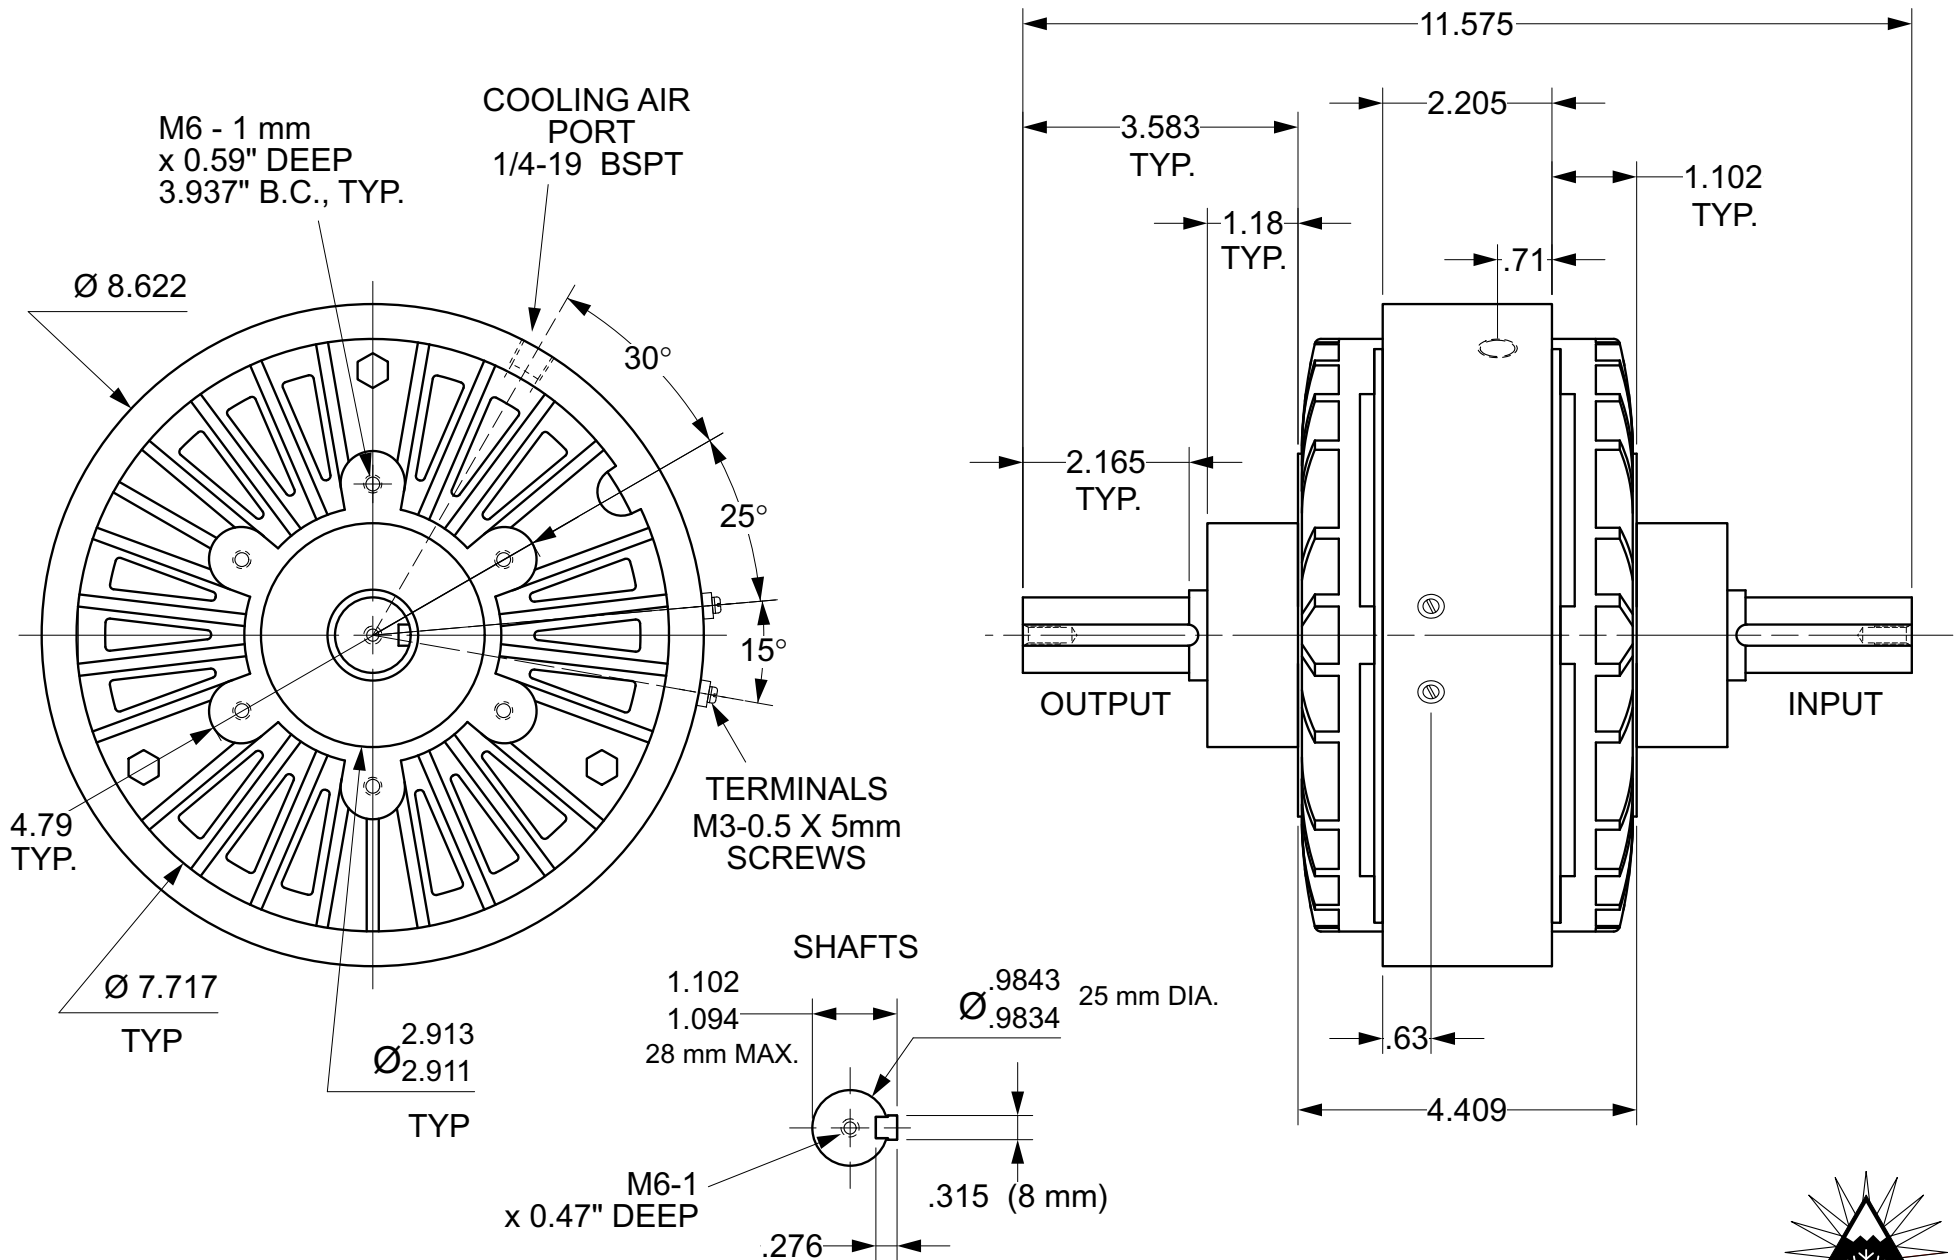

MAGNETIC PARTICLE CLUTCH KC-5

Units : inches
Scale : 40%

Drawn 4/20/03
Changed 12/3/04

Lake Placid, NY USA
Telephone 518 523-2422
www.placidindustries.com