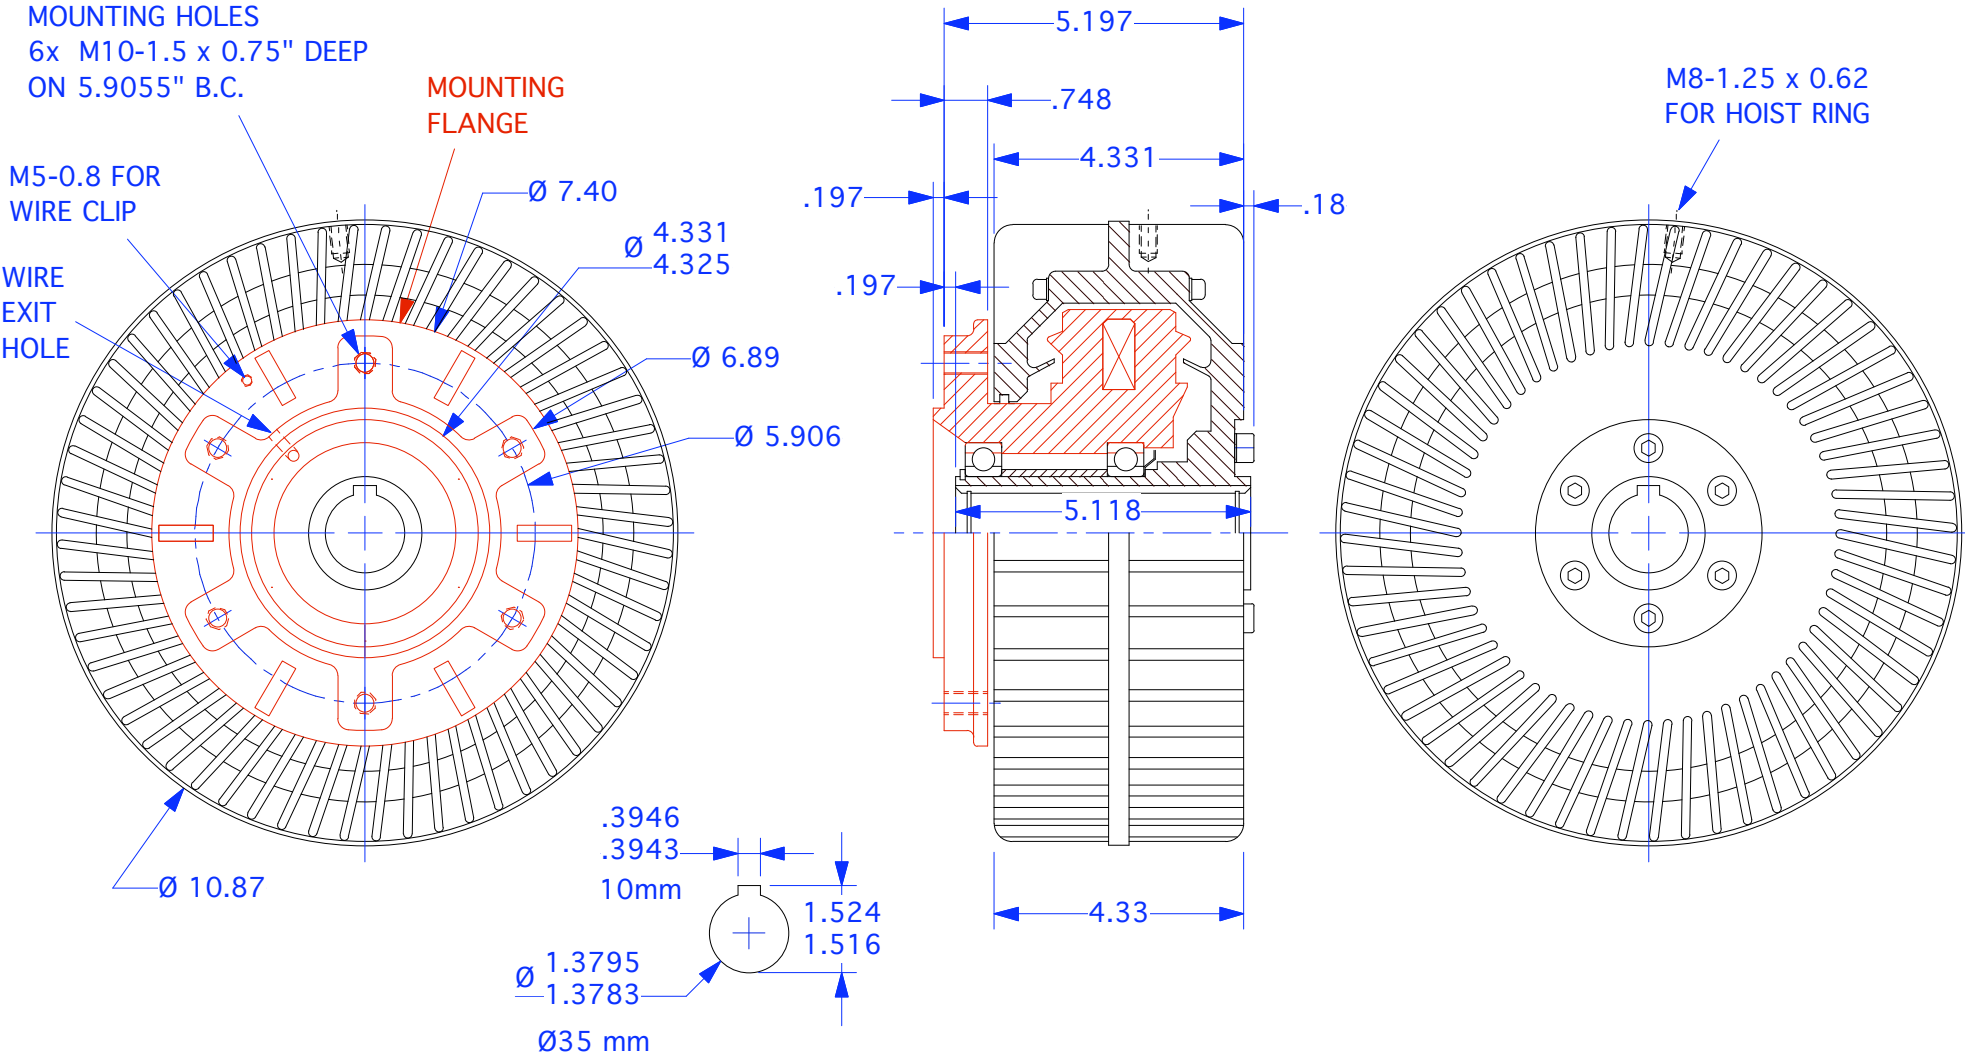

MAGNETIC PARTICLE BRAKE PHB-100

SCALE 30%
 Dimensions: inches

THE 35mm HOLLOW SHAFT ROTATES WITH THE
 OUTER FINNED HOUSING. **HOLD THE MOUNTING
 FLANGE & COIL WIRES STATIONARY.**

Drawn 7/26/2007
 Changed 4/25/2008