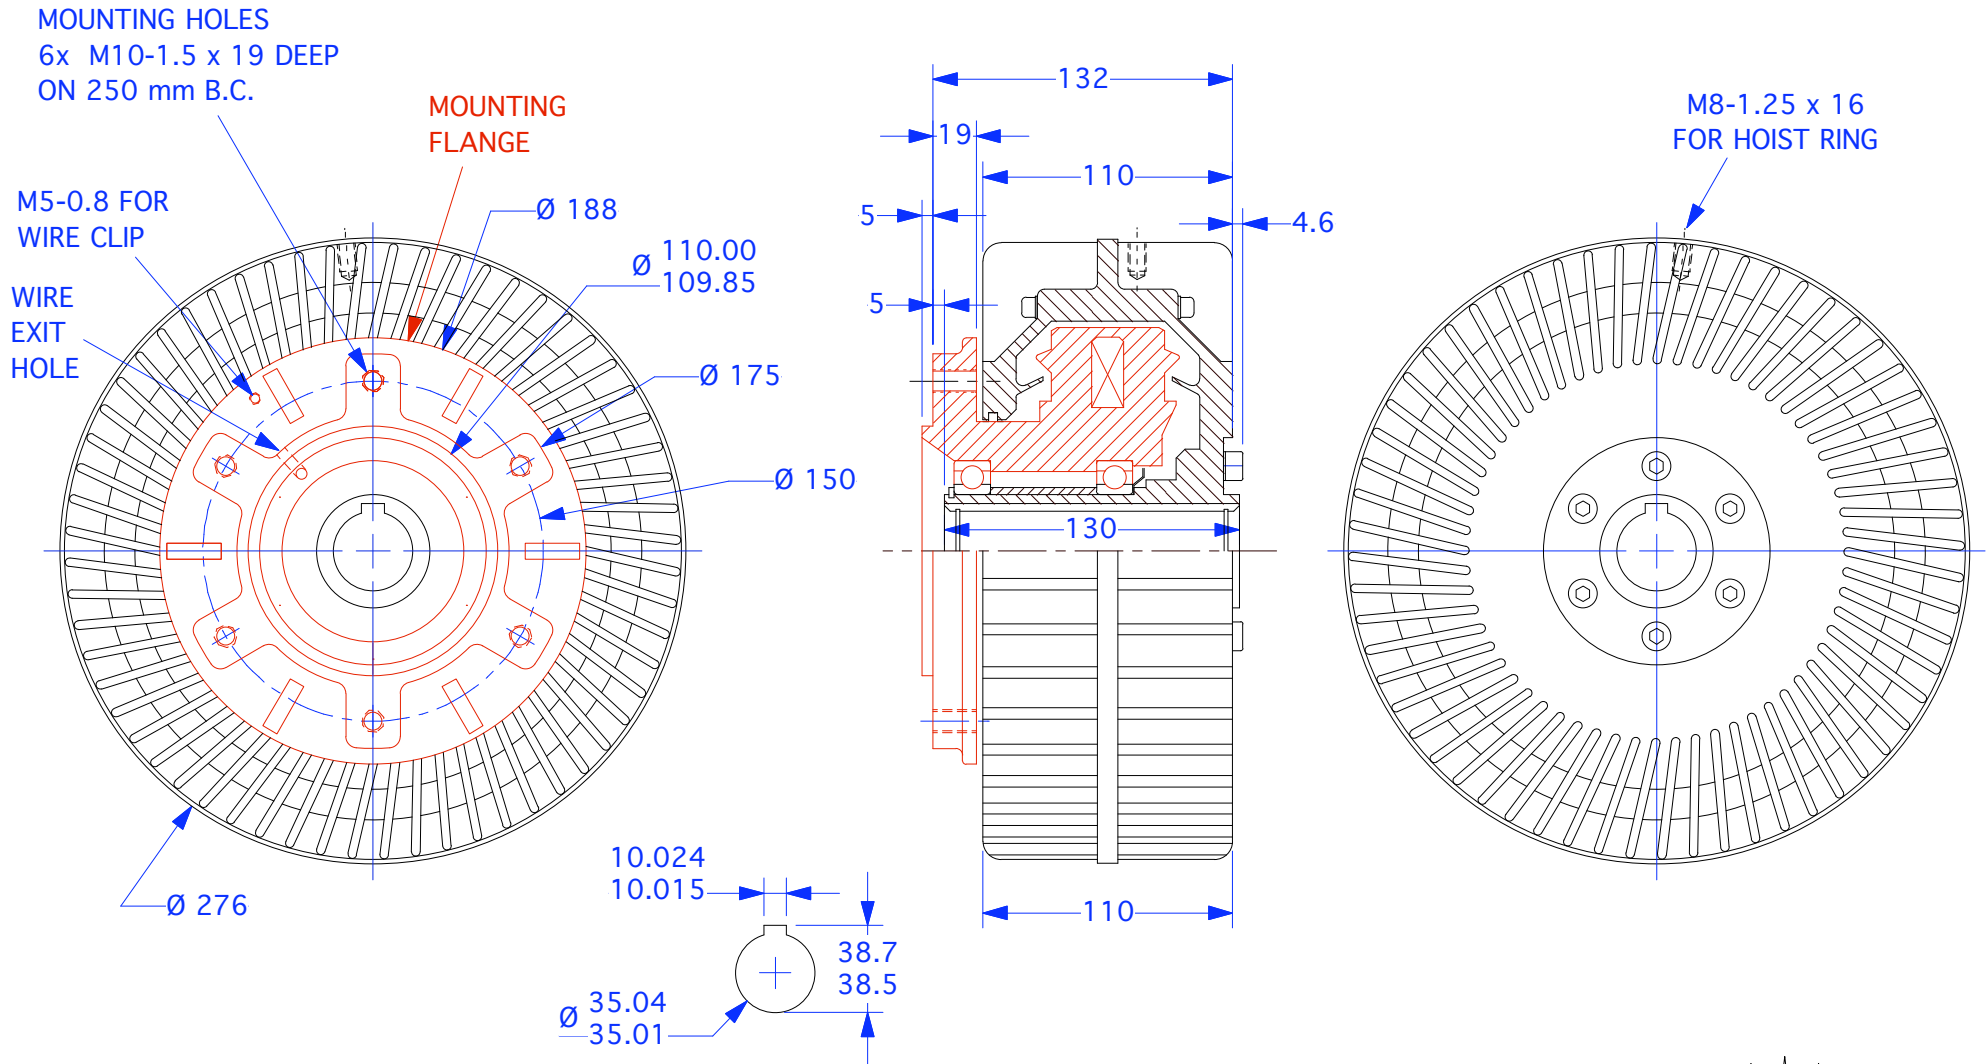

MAGNETIC PARTICLE BRAKE PHB-100

THE 35mm HOLLOW SHAFT ROTATES WITH THE OUTER FINNED HOUSING. **HOLD THE MOUNTING FLANGE & COIL WIRES STATIONARY.**

SCALE 30%

Dimensions: mm

Drawn 7/26/2007
Changed 4/25/2008