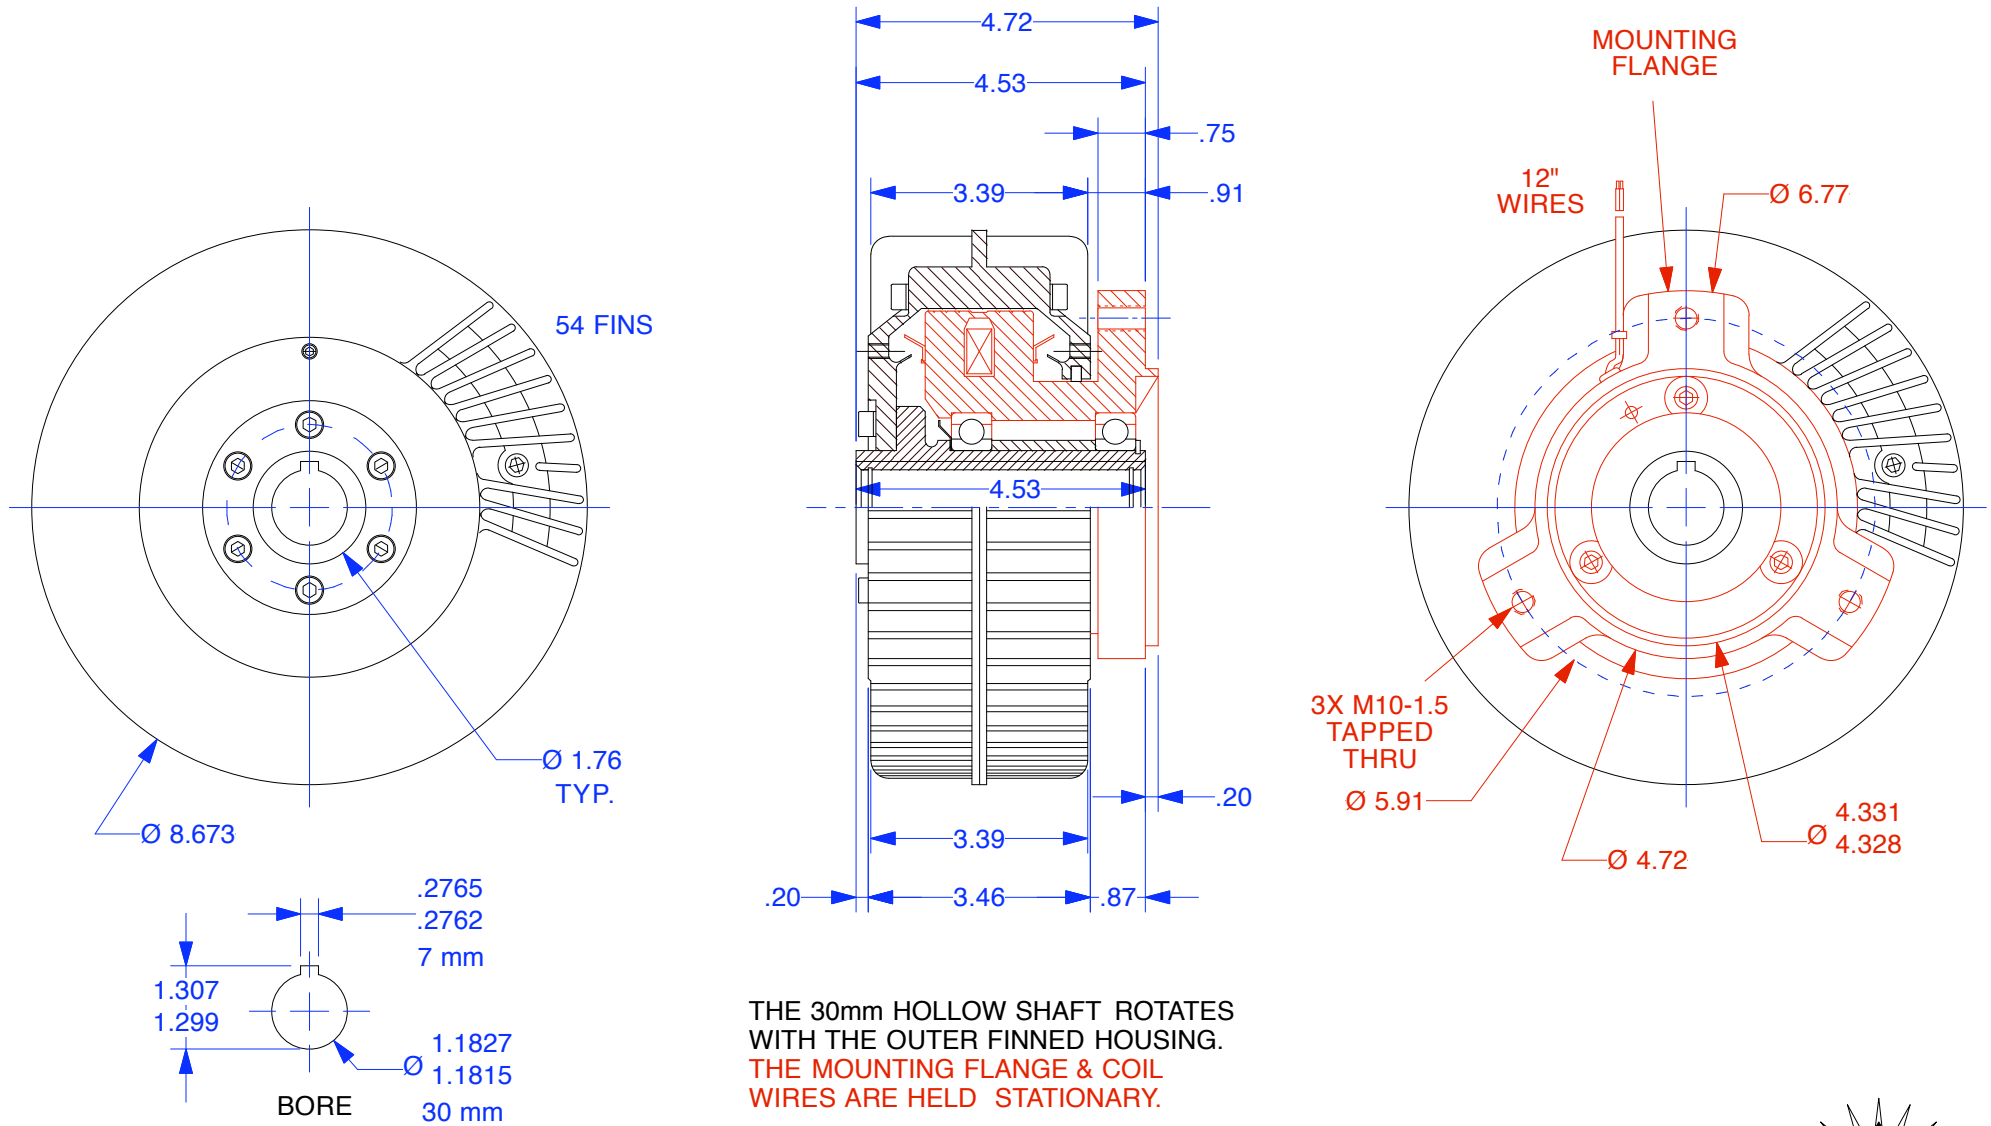

MAGNETIC PARTICLE CLUTCH PHB-50

Units : inches
Scale : 1/3

Drawn 12/11/08
Changed 5/3/09

Lake Placid, NY USA
Telephone 518 523-2422
www.placidindustries.com