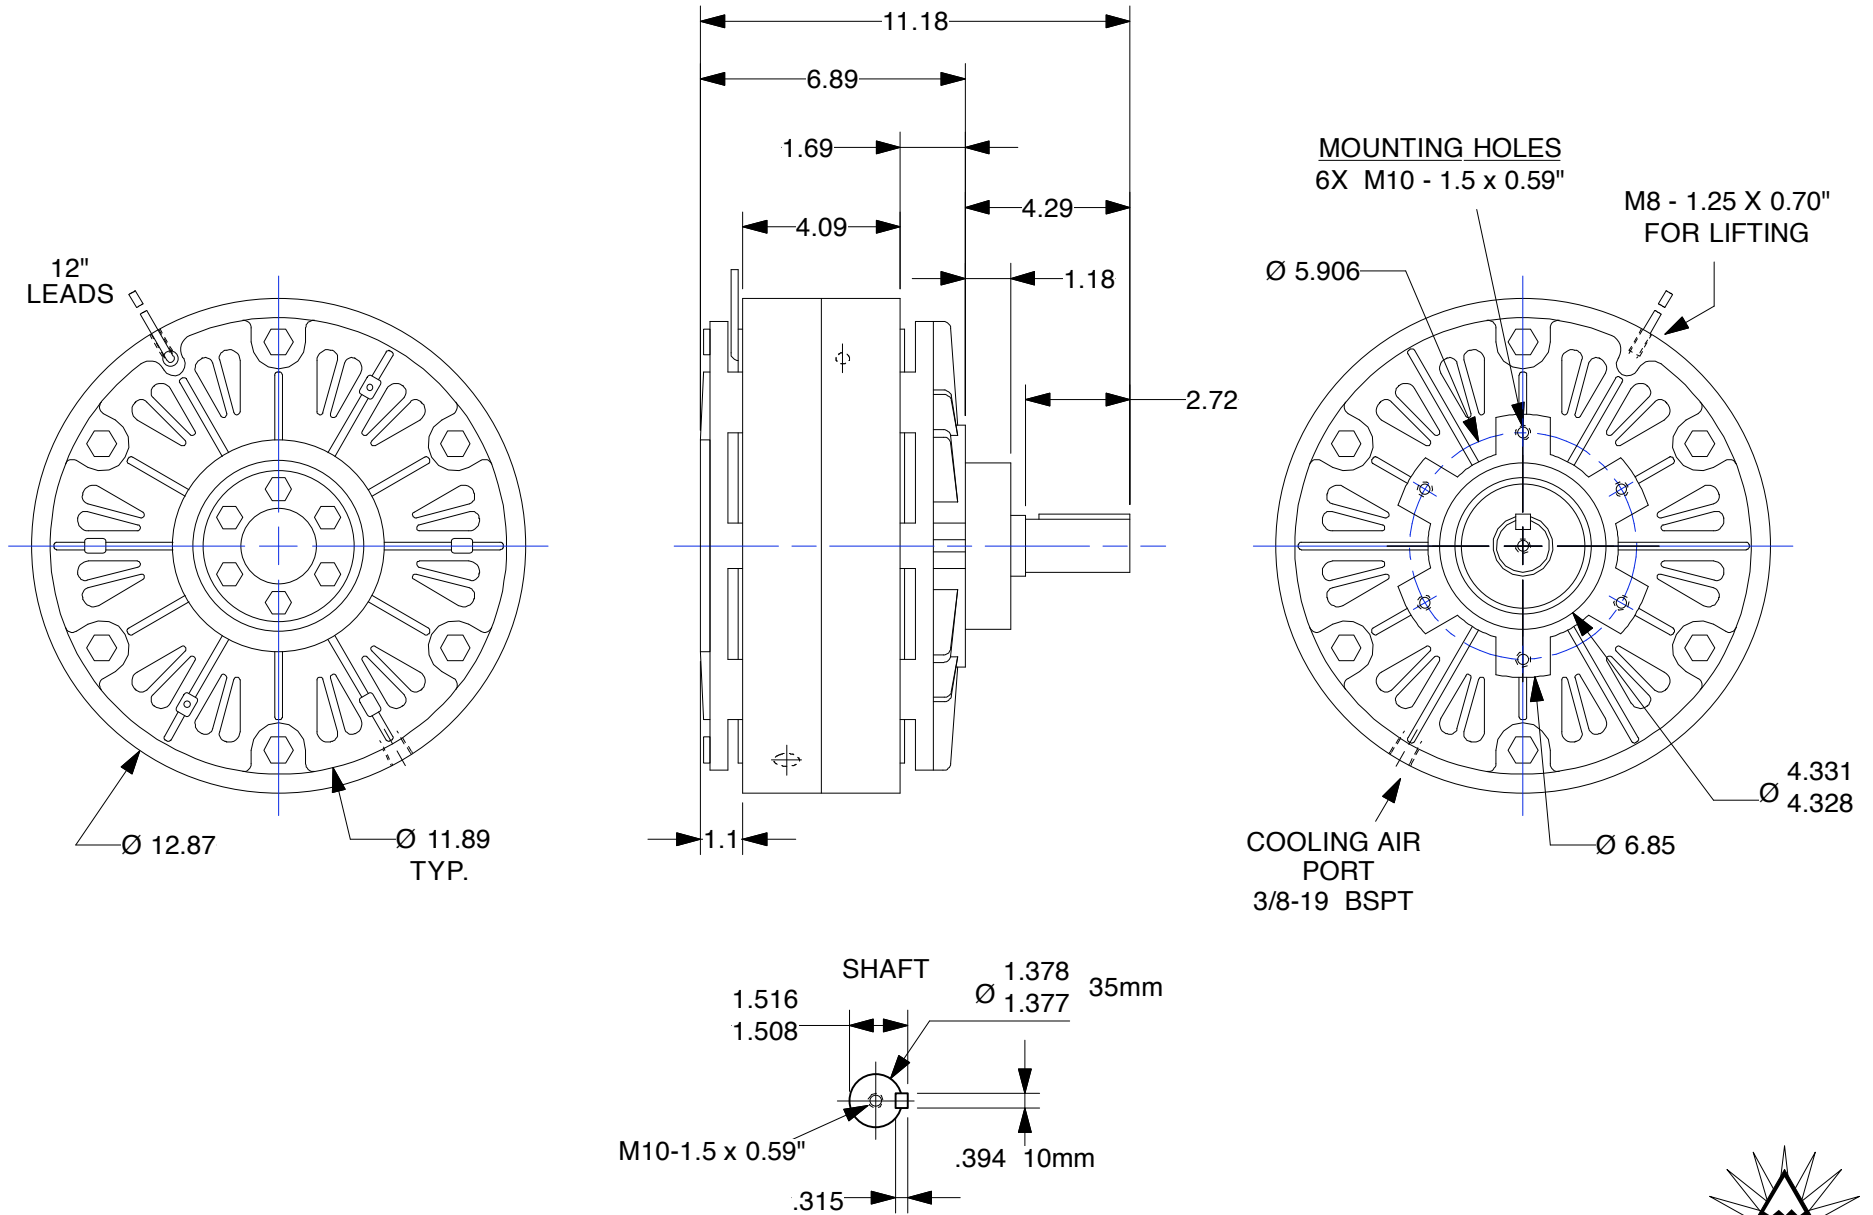

MAGNETIC PARTICLE BRAKE POB-200

Units : inches
Scale : 1/5

Drawn 12/10/08
Changed 12/11/08

Lake Placid, NY USA
Telephone 518 523-2422
www.placidindustries.com