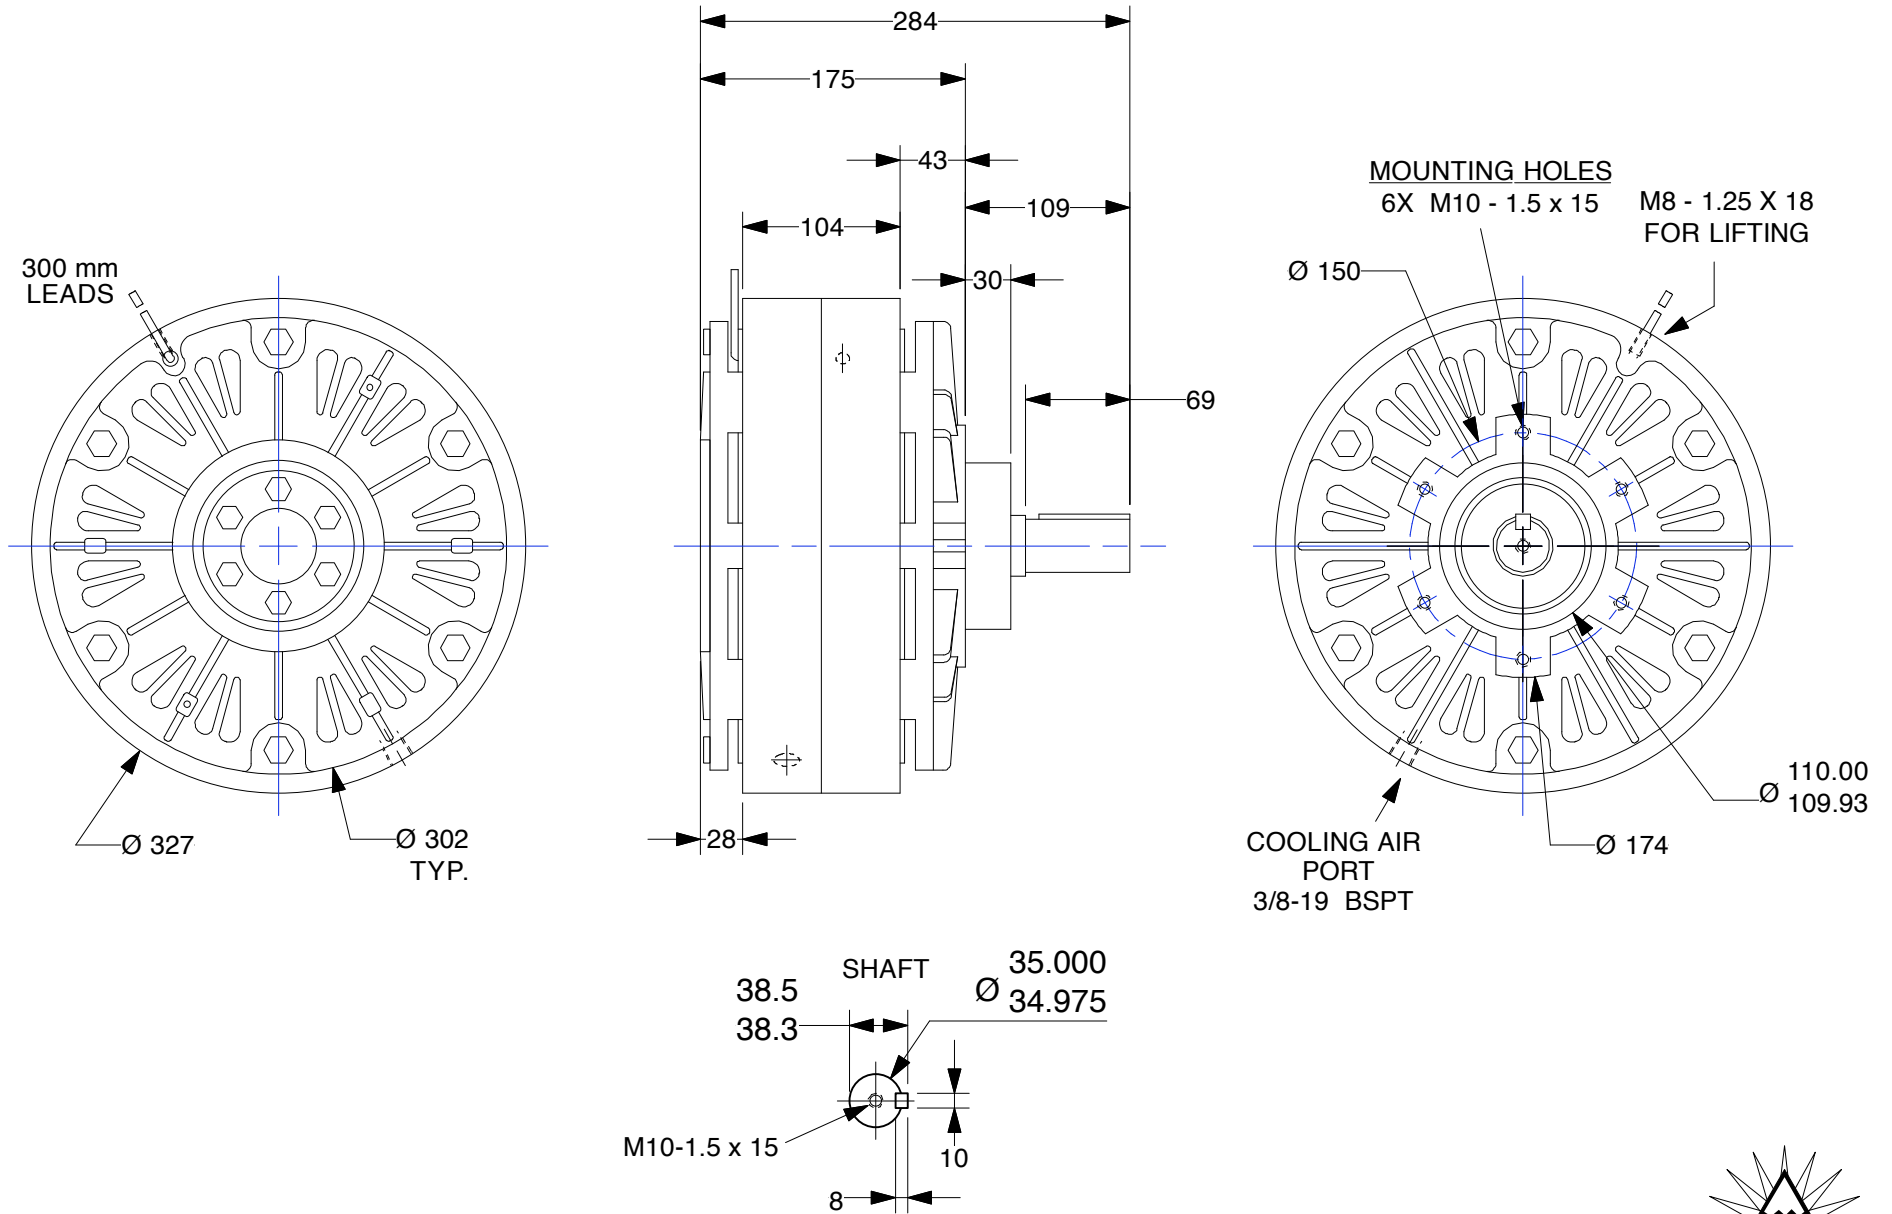

MAGNETIC PARTICLE BRAKE POB-200

Units : mm
Scale : 1/5

Drawn 12/10/08
Changed 12/11/08

Lake Placid, NY USA
Telephone 518 523-2422
www.placidindustries.com