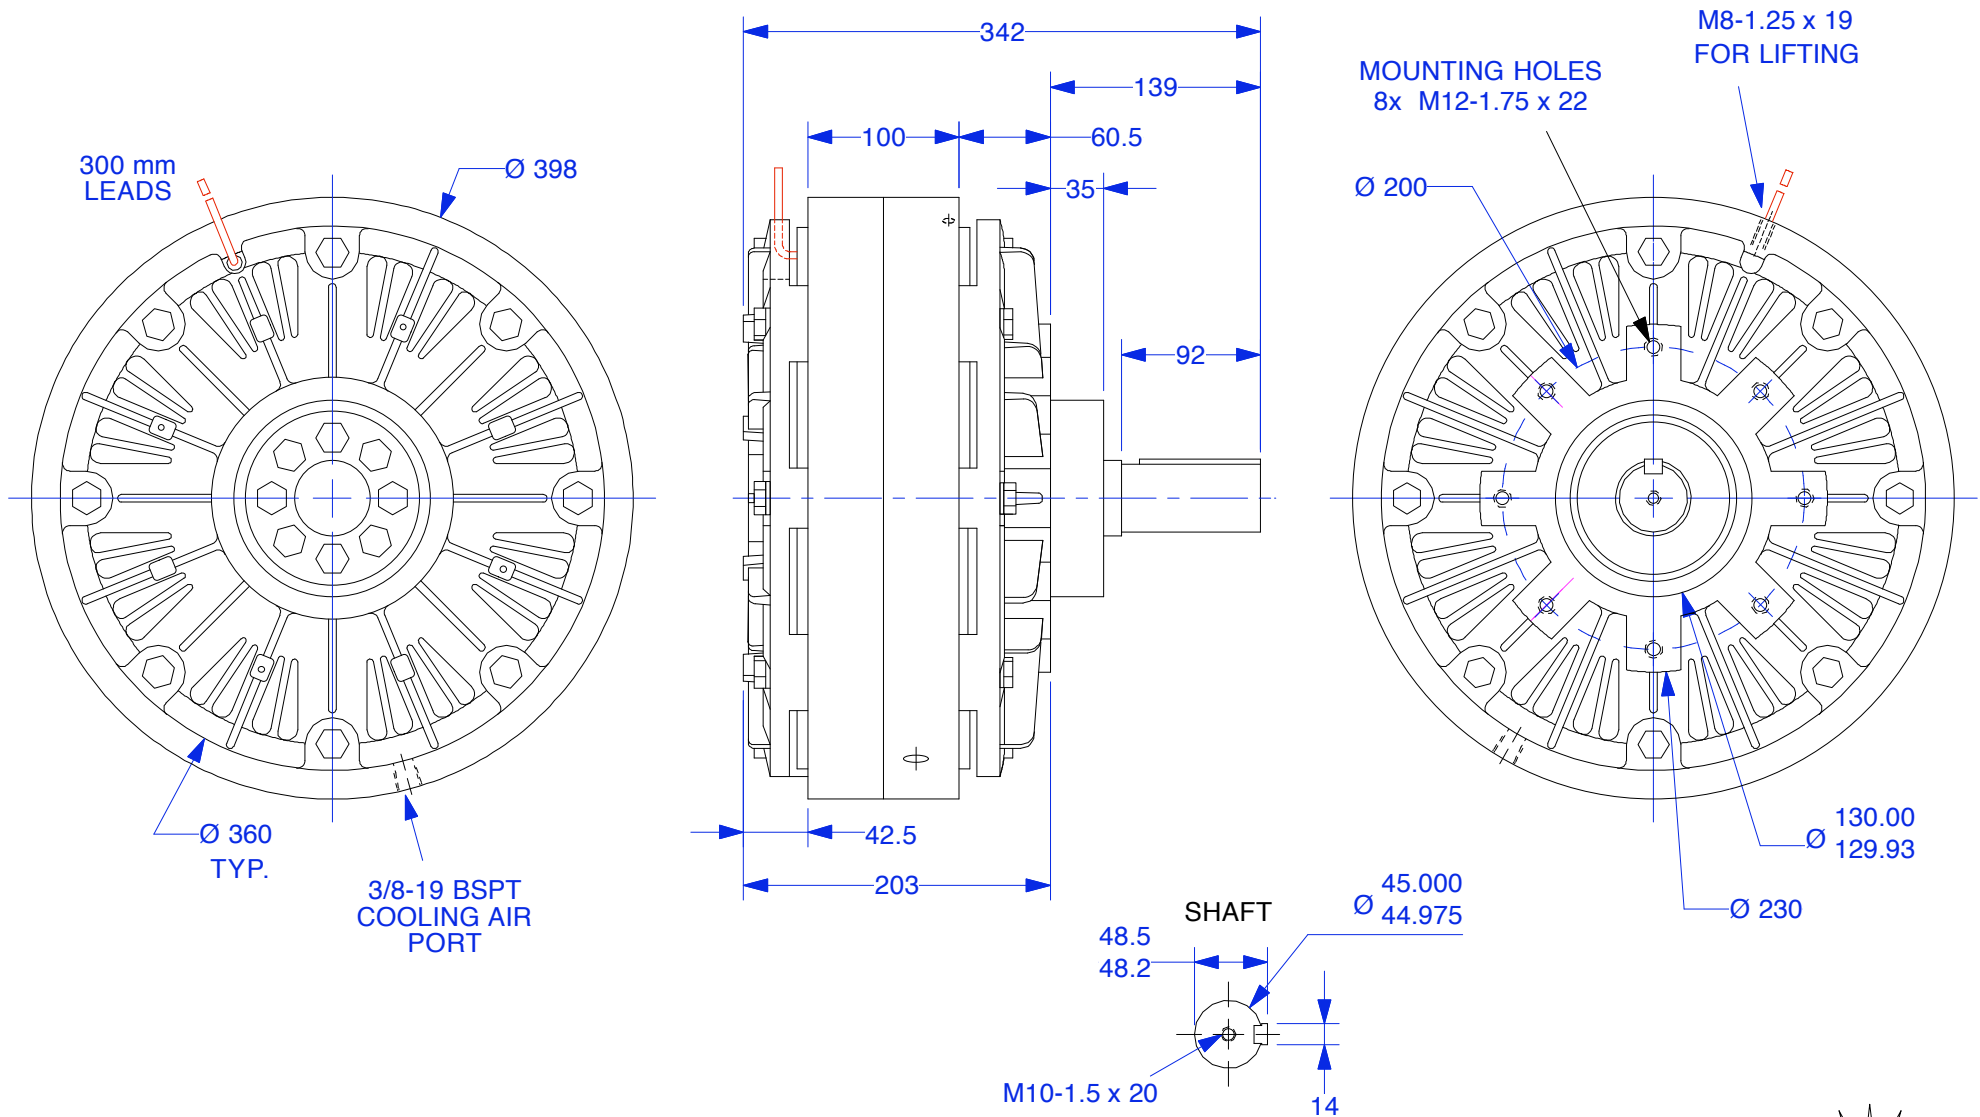

MAGNETIC PARTICLE BRAKE POB-400

Units: mm
Scale: 1/5

Drawn 12/10/08
Changed 12/16/08

Lake Placid, NY USA
Telephone 518 523-2422
www.placidindustries.com