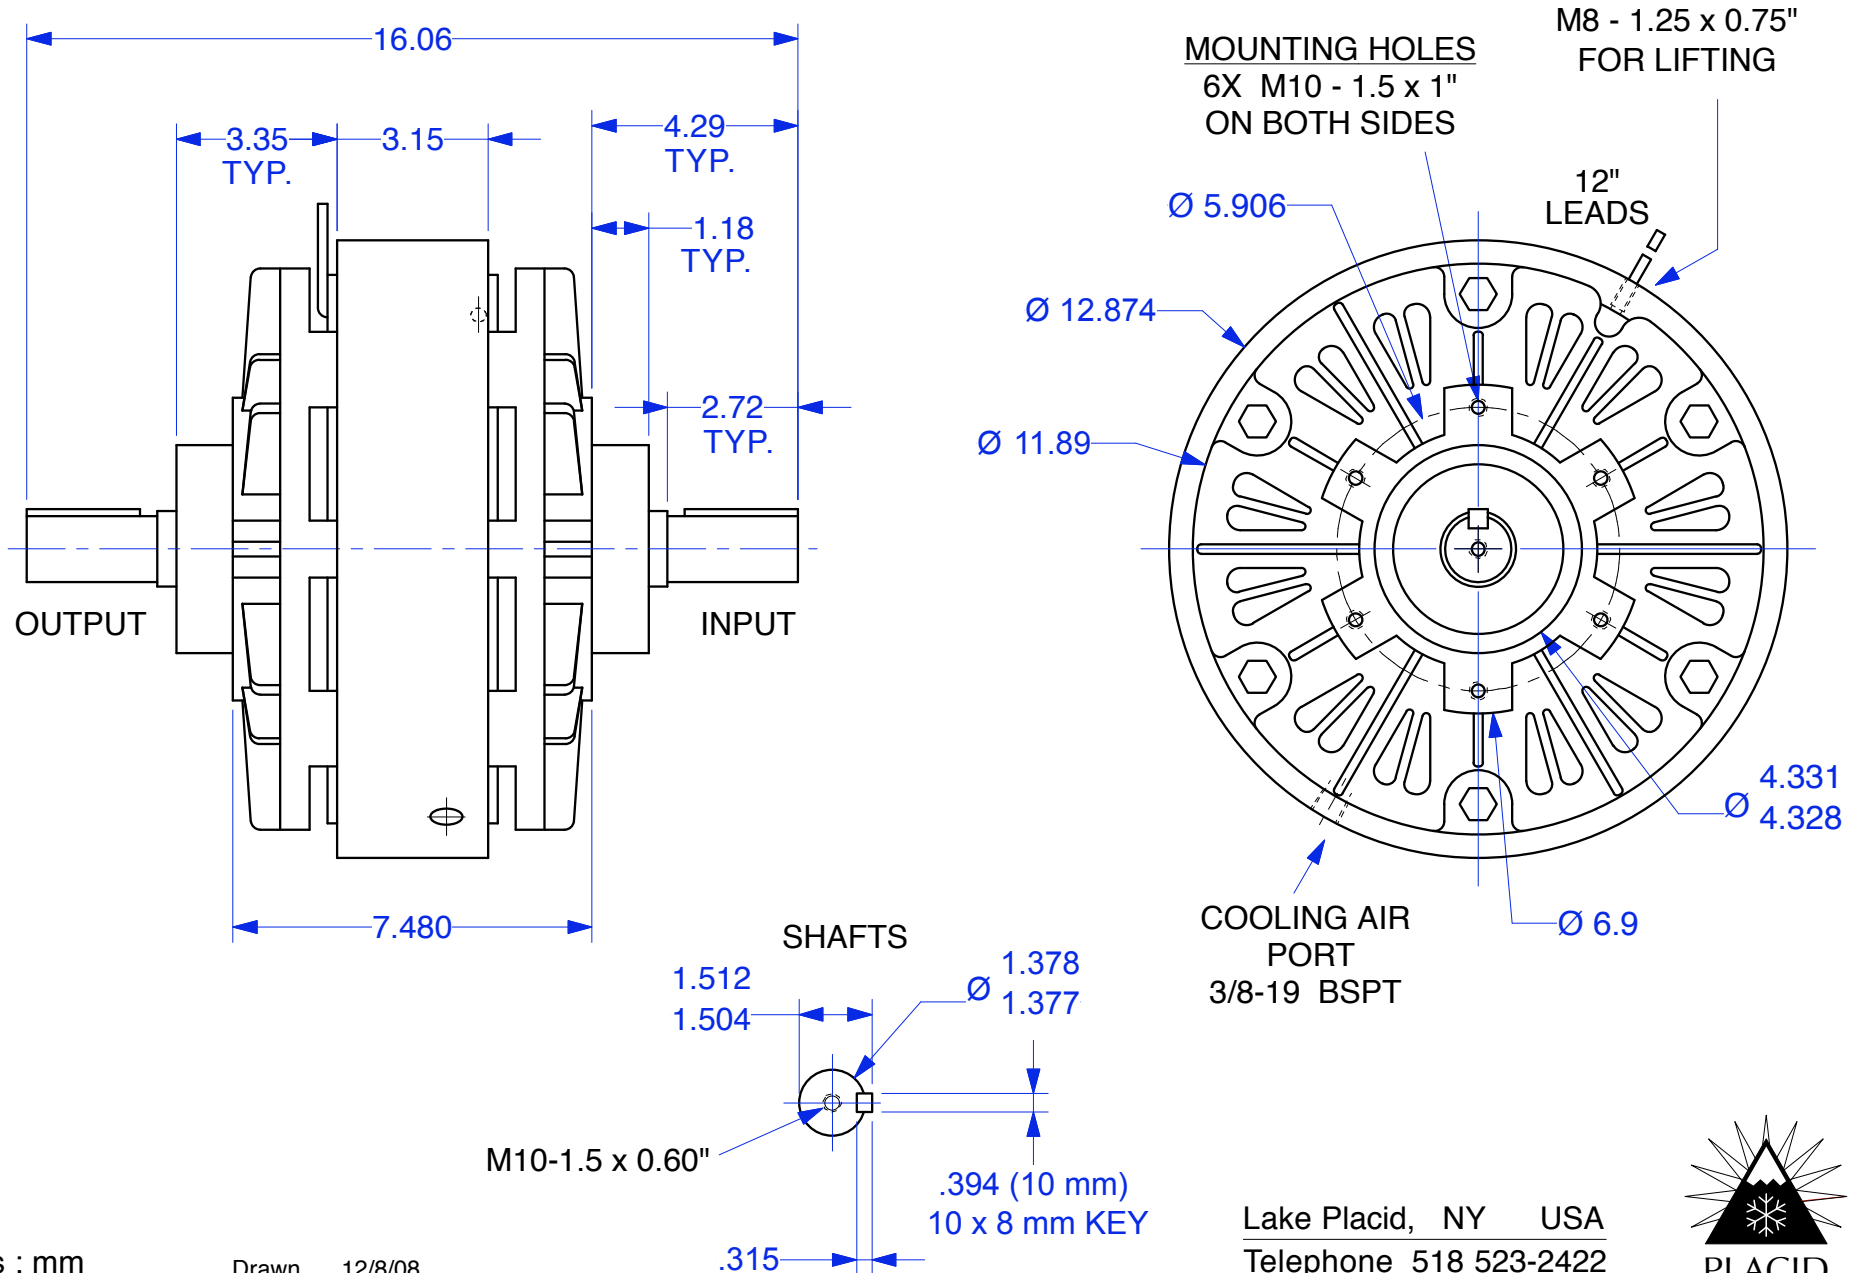

# MAGNETIC PARTICLE CLUTCH POC-200

Units : mm  
Scale : 1/4

Drawn 12/8/08  
Changed 5/29/10

Lake Placid, NY USA  
Telephone 518 523-2422  
www.placidindustries.com