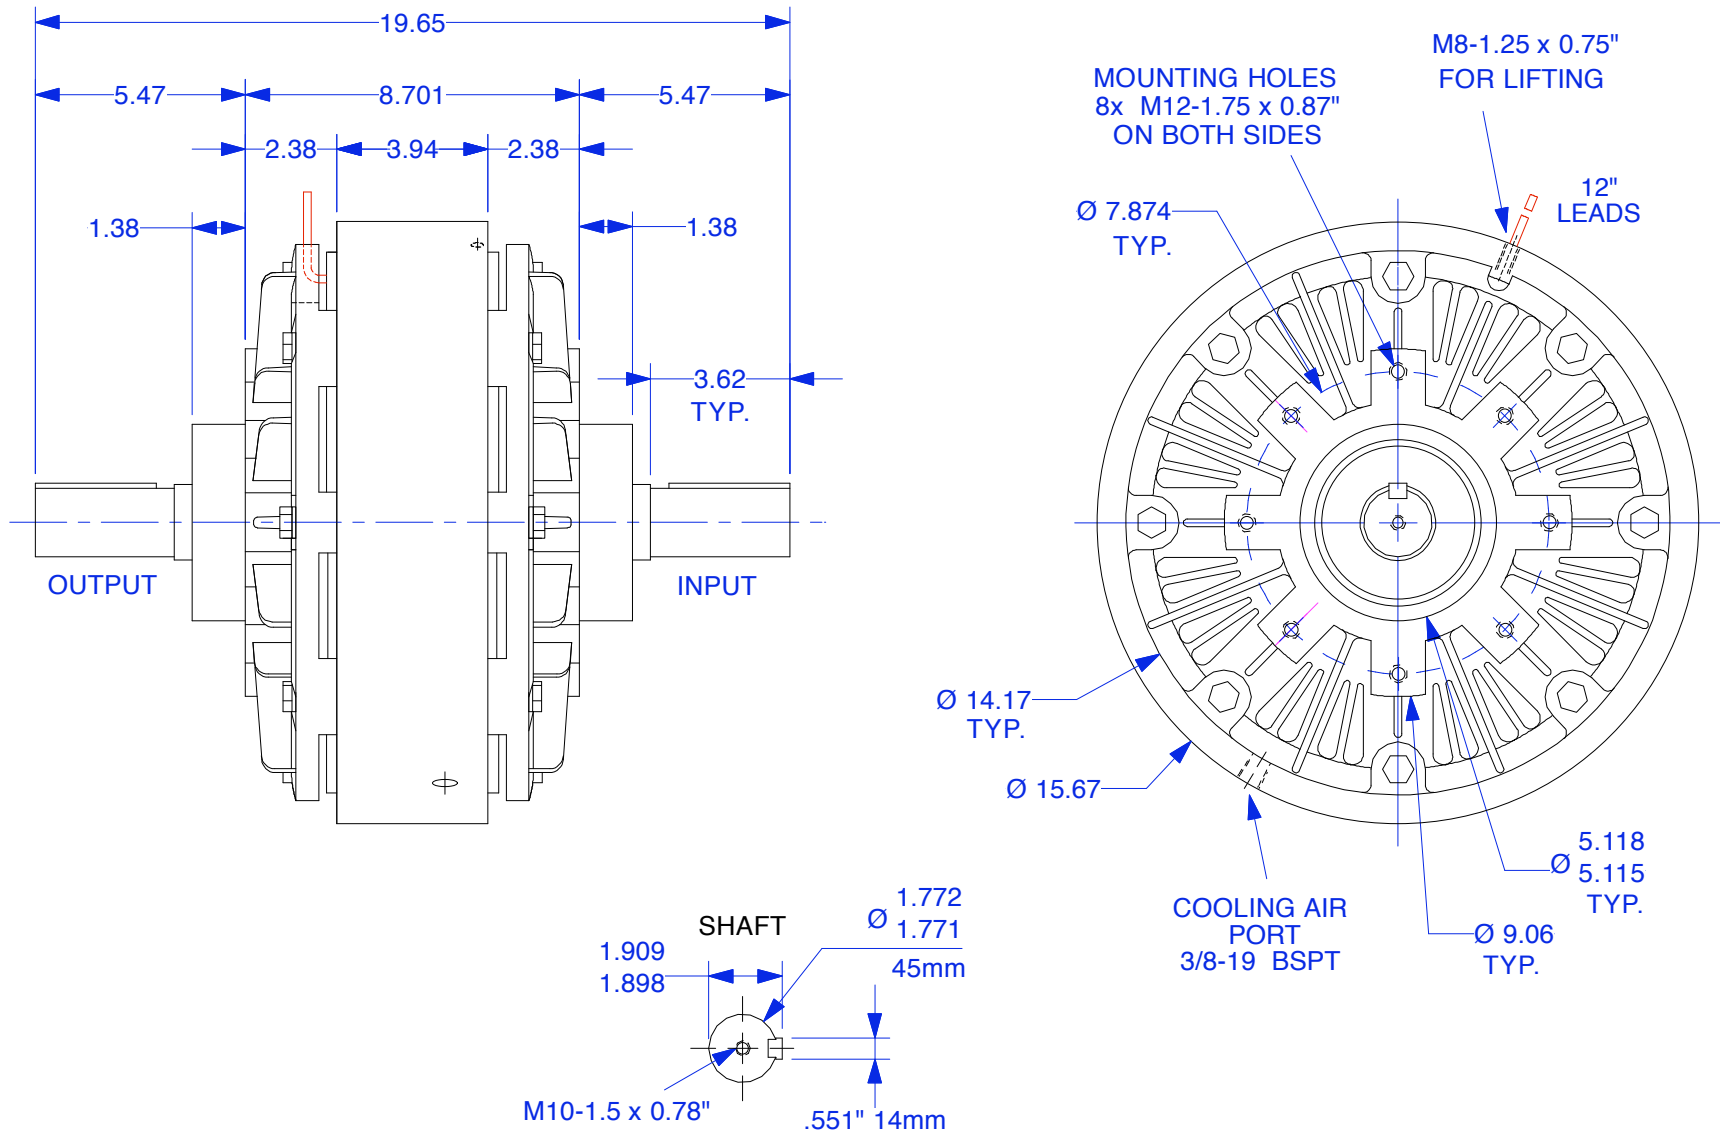

MAGNETIC PARTICLE CLUTCH POC-400

Units : inch
Scale : 1/4

Drawn 12/8/08
Changed 12/17/08

Lake Placid, NY USA
Telephone 518 523-2422
www.placidindustries.com